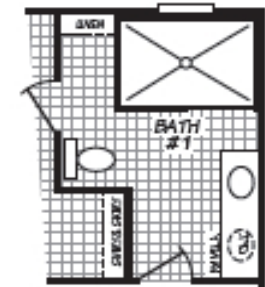

Dockery

Blue Ridge Multi-Wide Series

1,474 SQ. FT. (Approximate) 3 Bedroom, 2 Bath

Last Updated: 10-14-2020

OPT. GLAMOUR BATH

OPT. 72" TILE SHOWER

FACTORY SELECT HOMES
1480 Northside Drive
Statesville, NC 28625