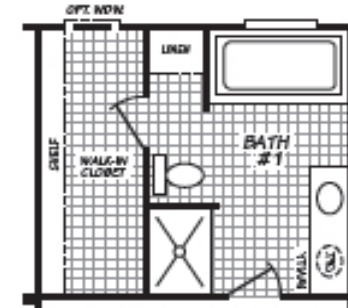

Dockery

Blue Ridge Multi-Wide Series

1,474 SQ. FT. (Approximate) 3 Bedroom, 2 Bath

Last Updated: 10-14-2020

OPT. GLAMOUR BATH

OPT. 72" TILE SHOWER

FACTORY SELECT HOMES
1480 Northside Drive
Statesville, NC 28625