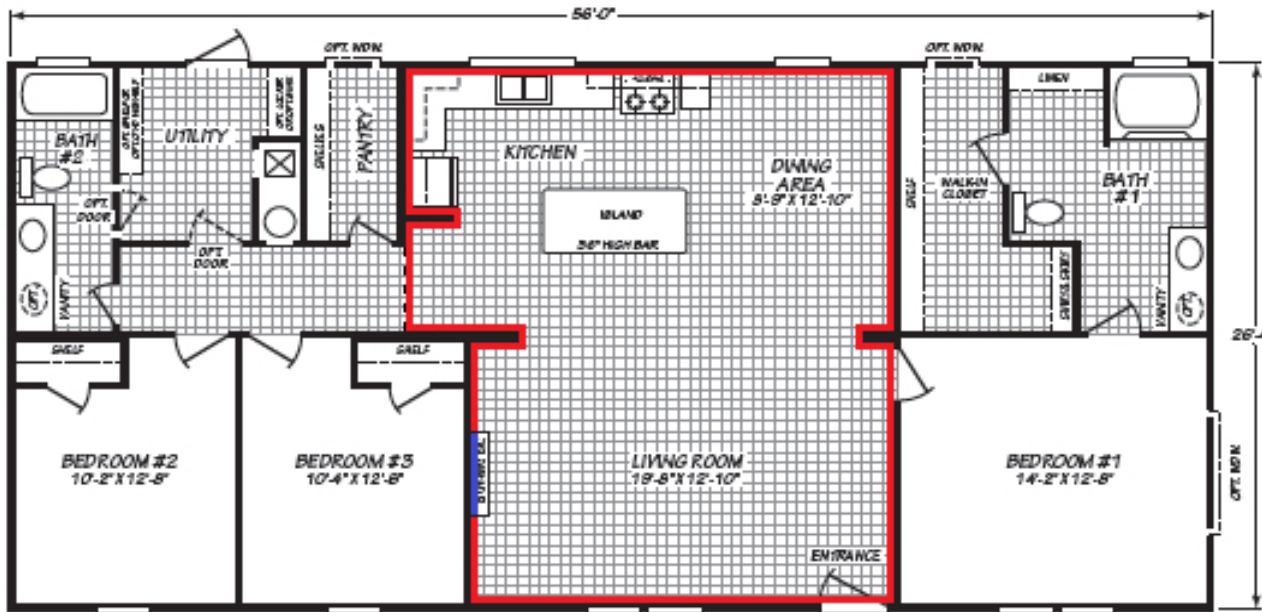

Dockery

Blue Ridge Multi-Wide Series

1,474 SQ. FT. (Approximate) 3 Bedroom, 2 Bath

Last Updated: 10-14-2020

OPT. GLAMOUR BATH

OPT. 72" TILE SHOWER

FACTORY SELECT HOMES
1480 Northside Drive
Statesville, NC 28625