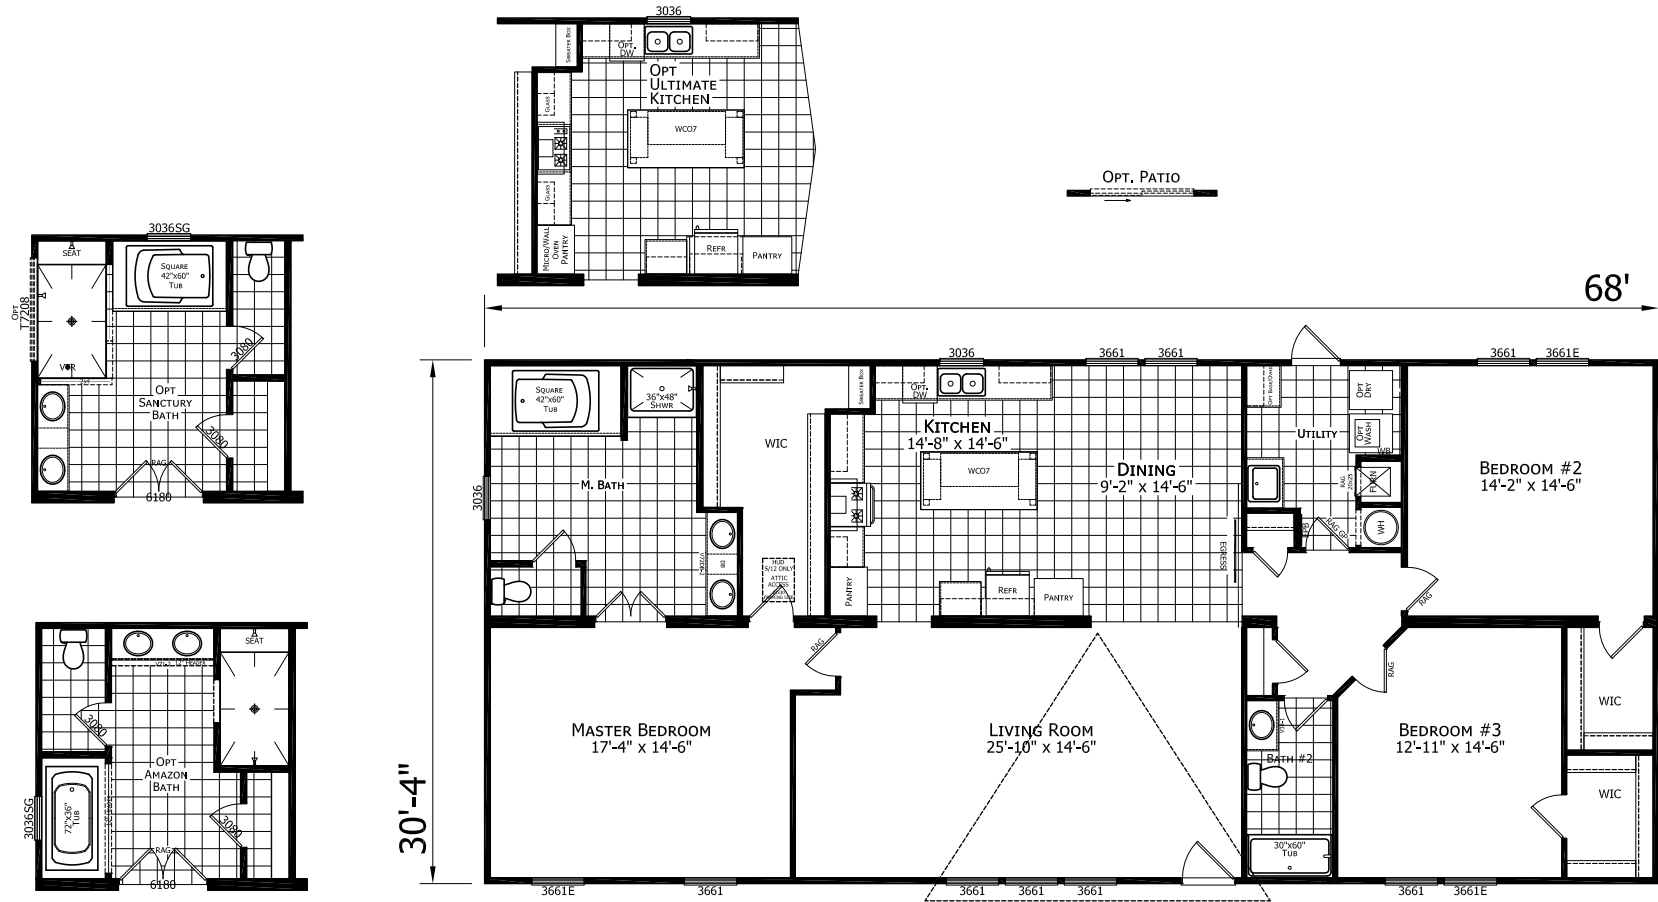

Crowell

Dutch Elite Series

2,062 SQ. FT. (Approximate) 3 Bedroom, 2 Bath

Last Updated: 12-9-24

FACTORY SELECT HOMES

1480 Northside Drive
Statesville, NC 28625

FactorySelectHomeCenter.com | 1-800-965-6842

IMPORTANT: Alta Cima Corp reserves the right to modify, cancel or substitute products or features of this event at any time without prior notice or obligation. Pictures and other promotional materials are representative and may depict or contain floor plans, square footages, elevations, options, upgrades, extra design features, decorations, floor coverings, specialty light fixtures, custom paint and wall coverings, window treatments, landscaping, sound and alarm systems, furnishings, appliances, and other designer/decorator features and amenities that are not included as part of the home and/or may not be available at all locations. Home, pricing and community information is subject to change, and homes to prior sale, at any time without notice or obligation. ©2020 Alta Cima Corp. All rights reserved.