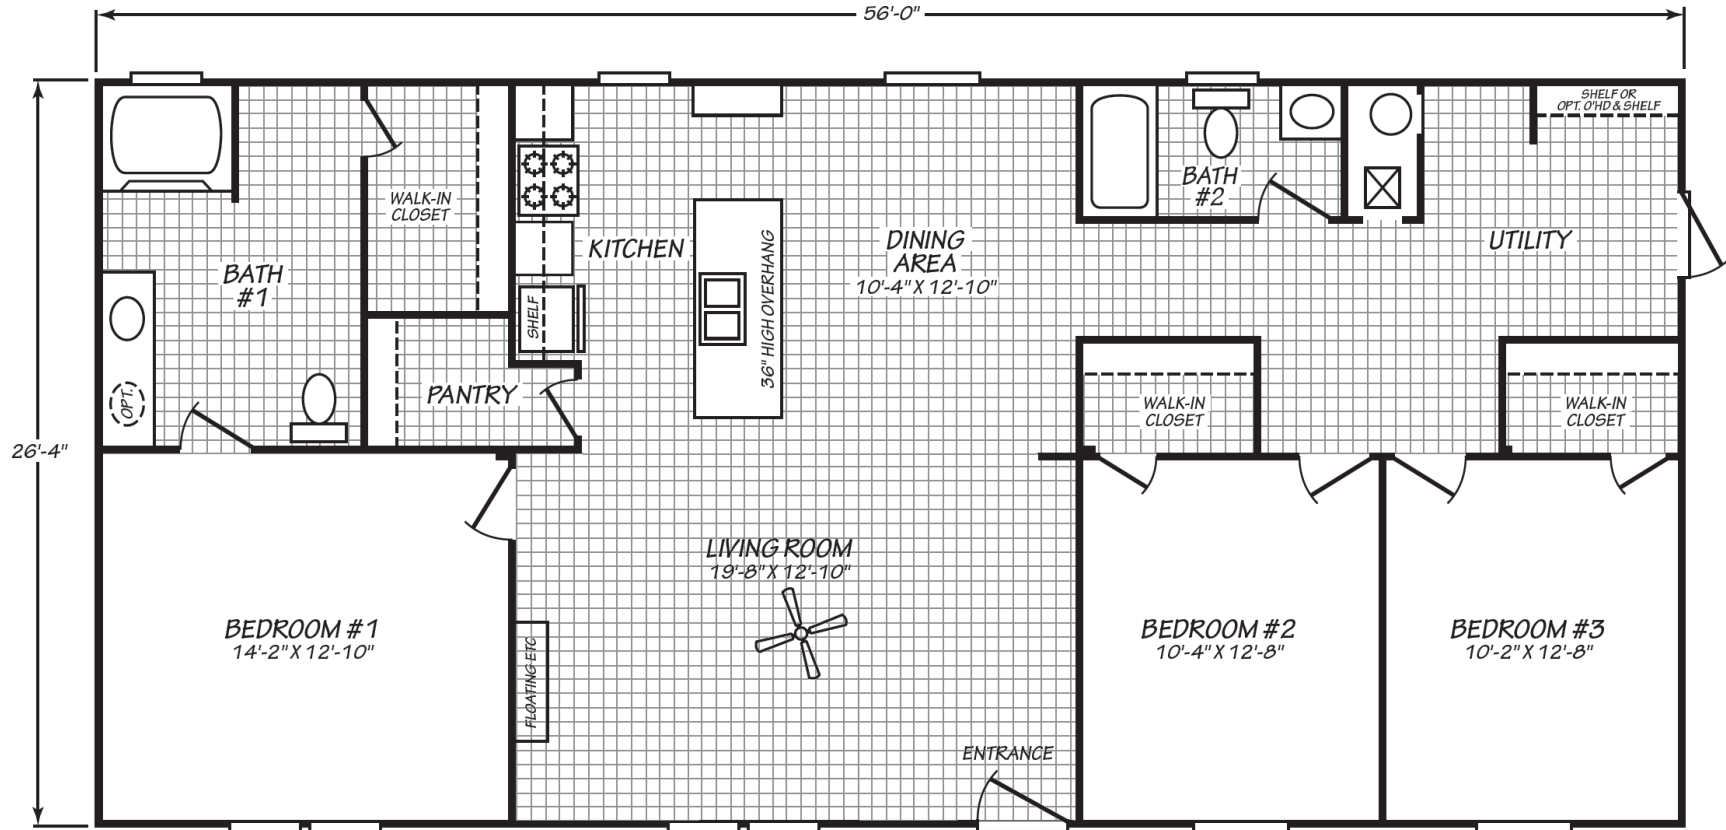

Cramerton

Blue Ridge Series

1,474 SQ. FT. (Approximate) 3 Bedroom, 2 Bath

Last Updated: 6-16-23

FACTORY SELECT HOMES
 1480 Northside Drive
 Statesville, NC 28625

FactorySelectHomeCenter.com | 1-800-965-6842