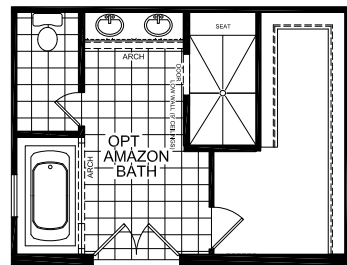

Brisbin

Chateau Collection

FactorySelectHomes

3 Bedrooms, 2 Baths
Approx. 2,305 Sq. Ft.

Last Updated: 1-13-19

76'

1480 Northside Drive
Statesville, NC 28625

For Detailed Directions See Map On Our Website