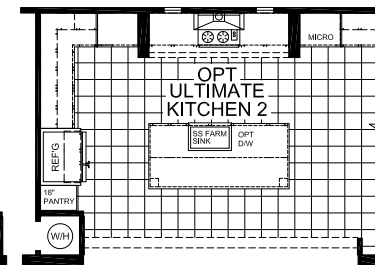

Brisbin

Chateau Collection

FactorySelectHomes

3 Bedrooms, 2 Baths
Approx. 2,305 Sq. Ft.

Last Updated: 1-13-19

76'

1480 Northside Drive
Statesville, NC 28625

For Detailed Directions See Map On Our Website