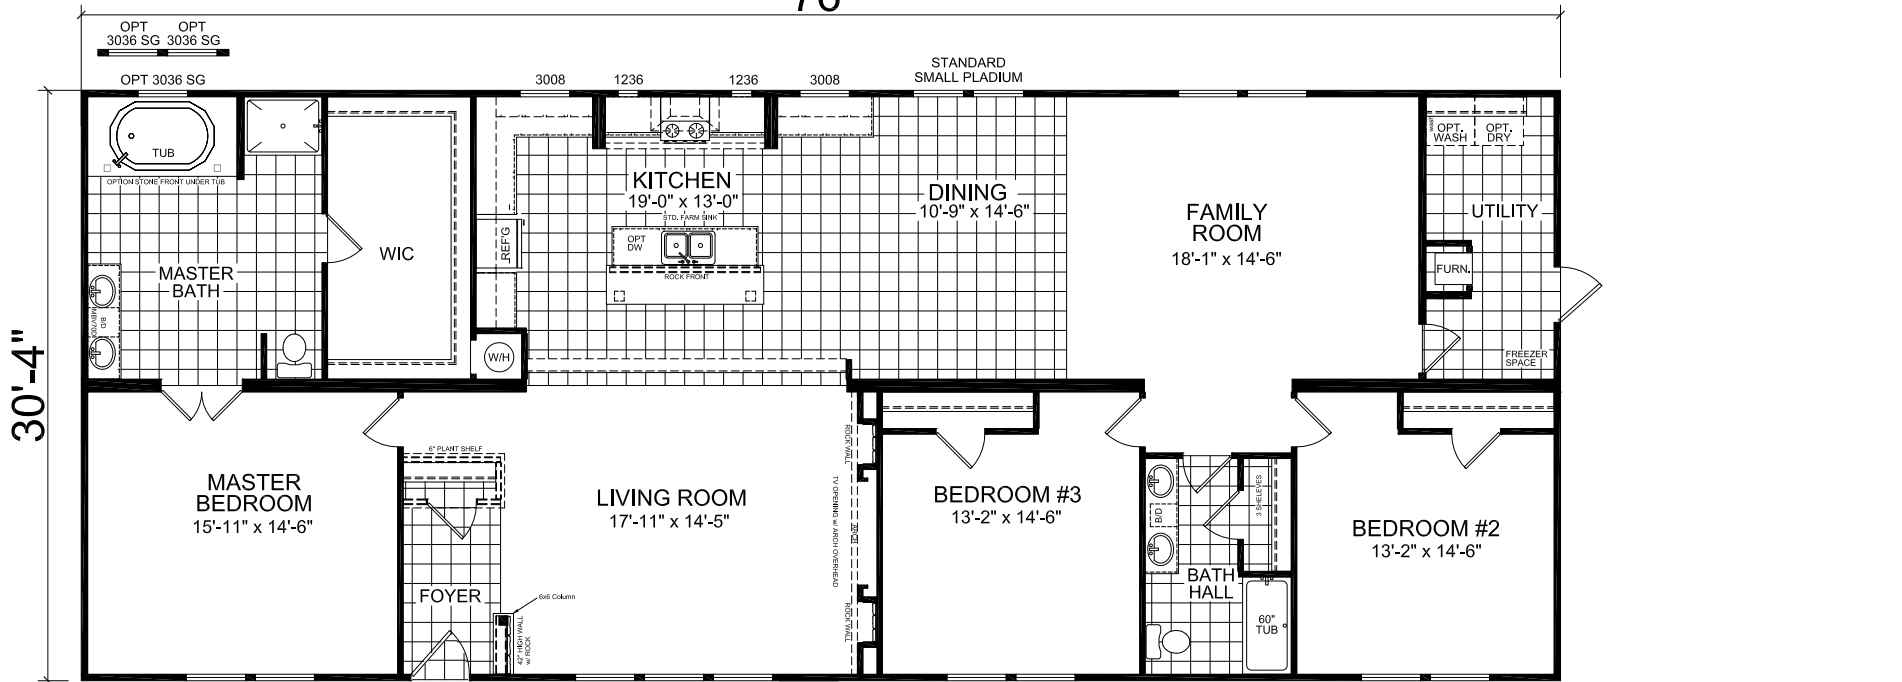

Brisbin

Chateau Collection

FactorySelectHomes

3 Bedrooms, 2 Baths
Approx. 2,305 Sq. Ft.

Last Updated: 1-13-19

76'

1480 Northside Drive
Statesville, NC 28625

For Detailed Directions See Map On Our Website