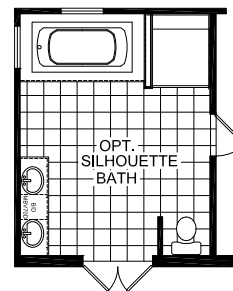

Brisbin

Chateau Collection

FactorySelectHomes

3 Bedrooms, 2 Baths
Approx. 2,305 Sq. Ft.

Last Updated: 1-13-19

76'

1480 Northside Drive
Statesville, NC 28625

For Detailed Directions See Map On Our Website