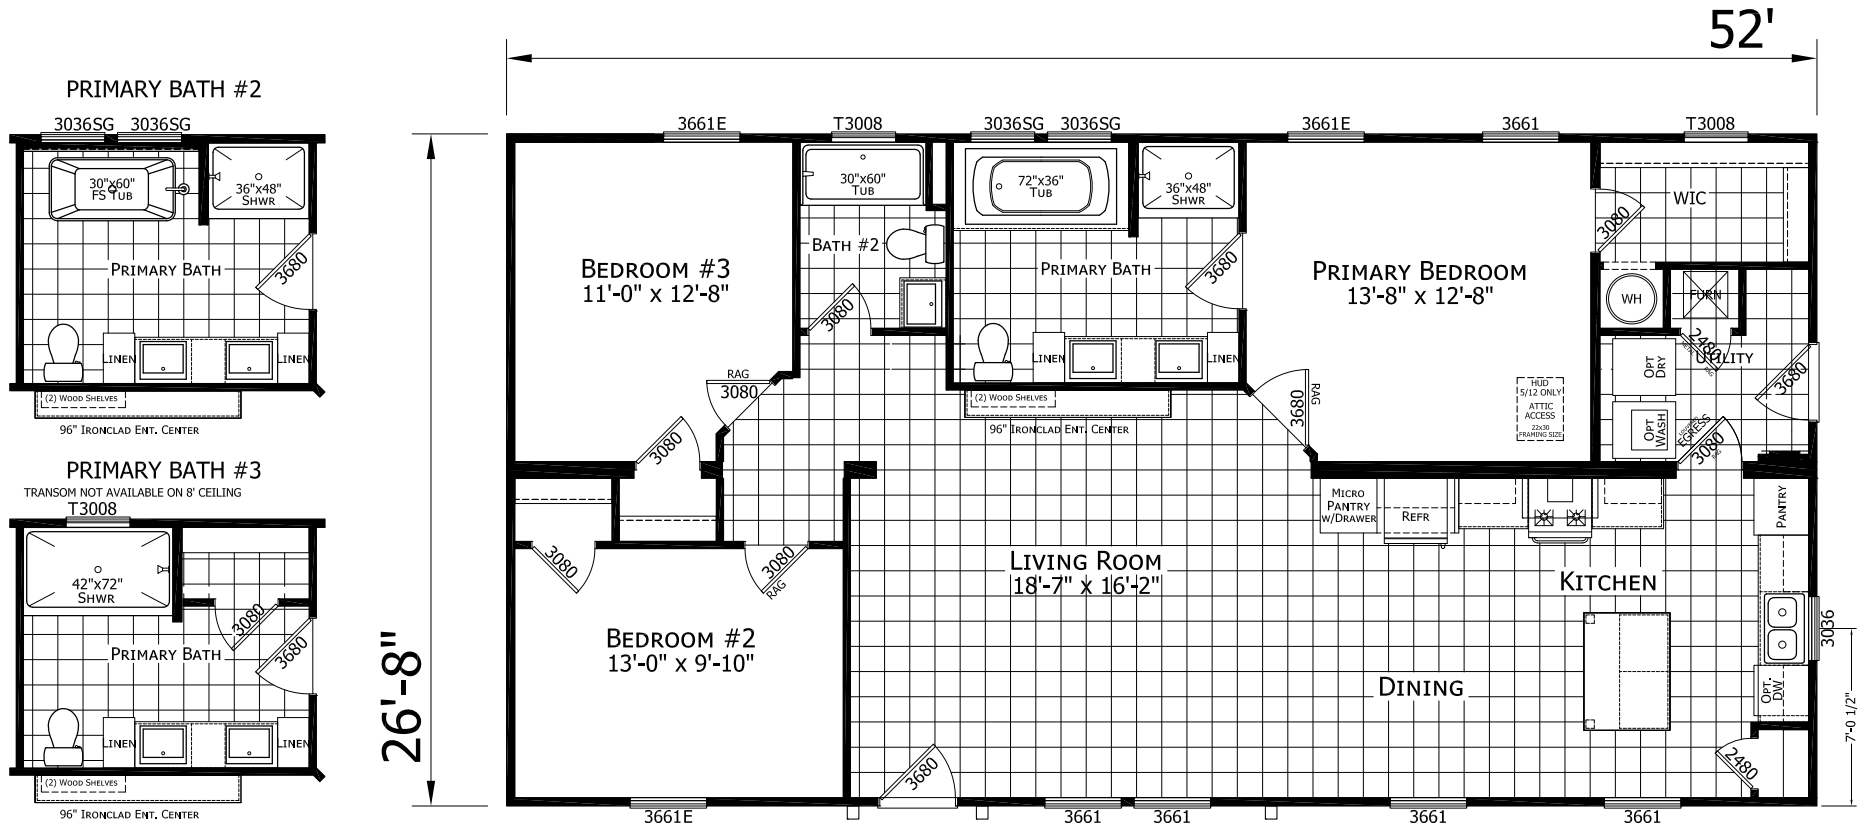

Aydlett

Ironclad Collection

1,387 SQ. FT. (Approximate) 3 Bedroom, 2 Bath

Last Updated: 11-12-24

FACTORY SELECT HOMES

1480 Northside Drive
Statesville, NC 28625

FactorySelectHomeCenter.com | 1-800-965-6842

IMPORTANT: Alta Cima Corp reserves the right to modify, cancel or substitute products or features of this event at any time without prior notice or obligation. Pictures and other promotional materials are representative and may depict or contain floor plans, square footages, elevations, options, upgrades, extra design features, decorations, floor coverings, specialty light fixtures, custom paint and wall coverings, window treatments, landscaping, sound and alarm systems, furnishings, appliances, and other designer/decorator features and amenities that are not included as part of the home and/or may not be available at all locations. Home, pricing and community information is subject to change, and homes to prior sale, at any time without notice or obligation. ©2020 Alta Cima Corp. All rights reserved.