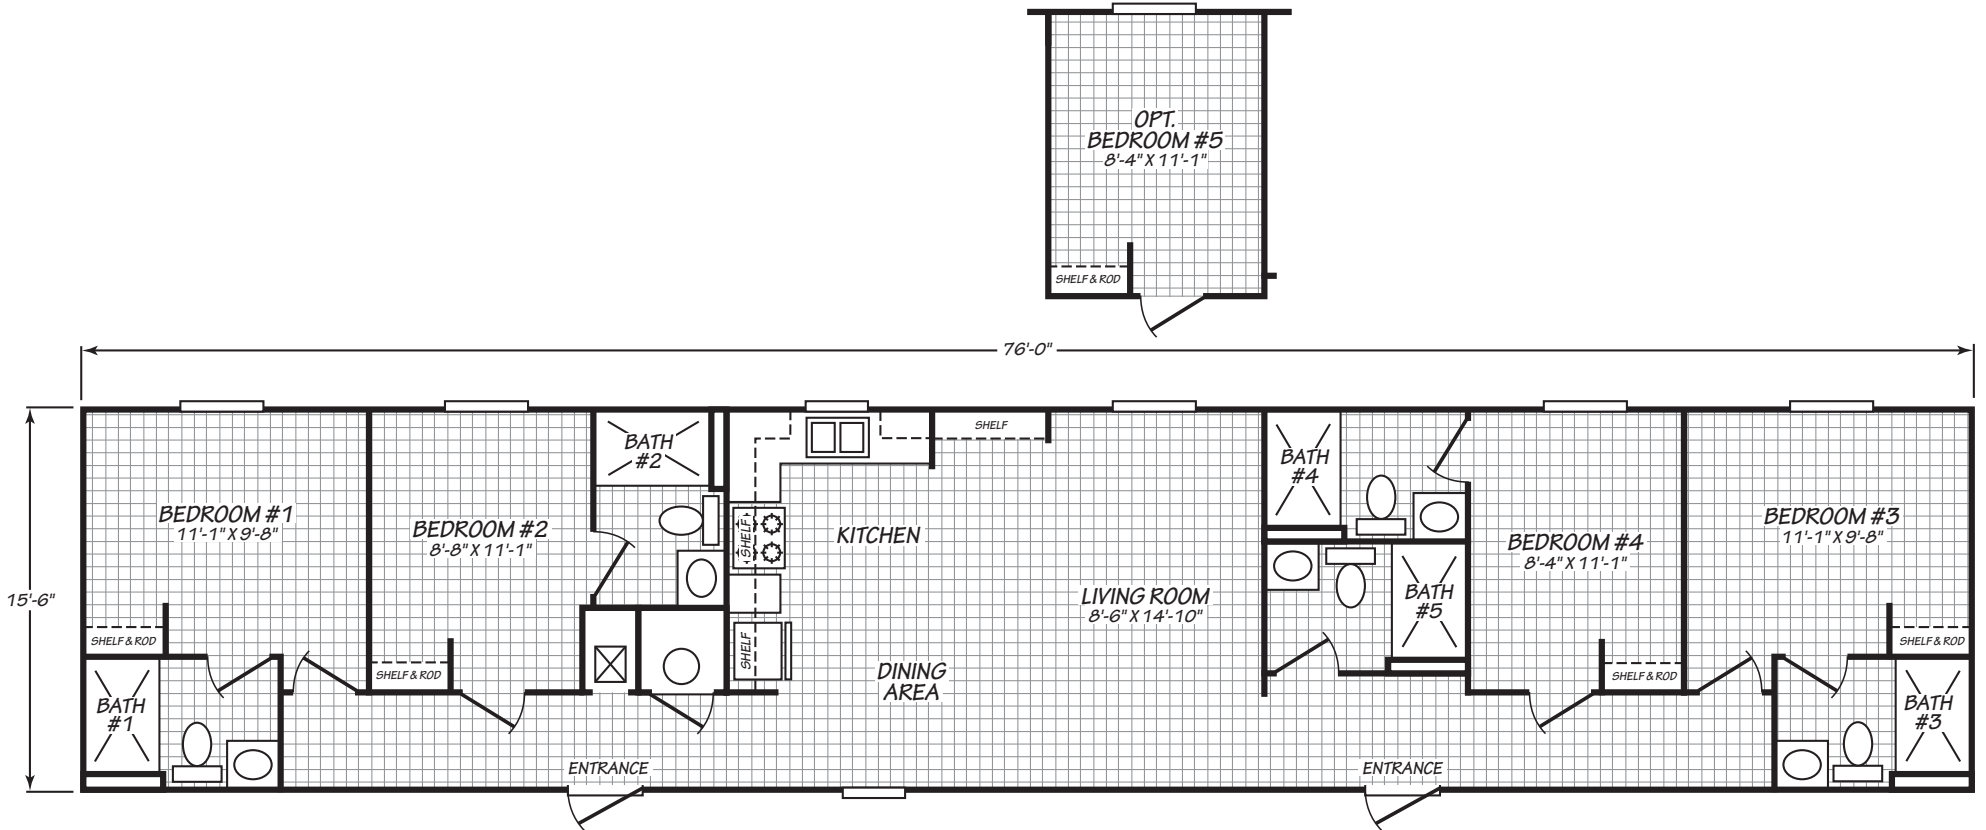

# Whitney

Weston Series

1,178 SQ. FT. (Approximate) 4 Bedroom, 5 Bath

Last Updated: 4-23-21

**FACTORY EXPO HOME CENTERS**  
2075 State Highway 46, N  
Seguin, TX 78155

**FactoryExpoDirect.com | 1-800-807-8536**