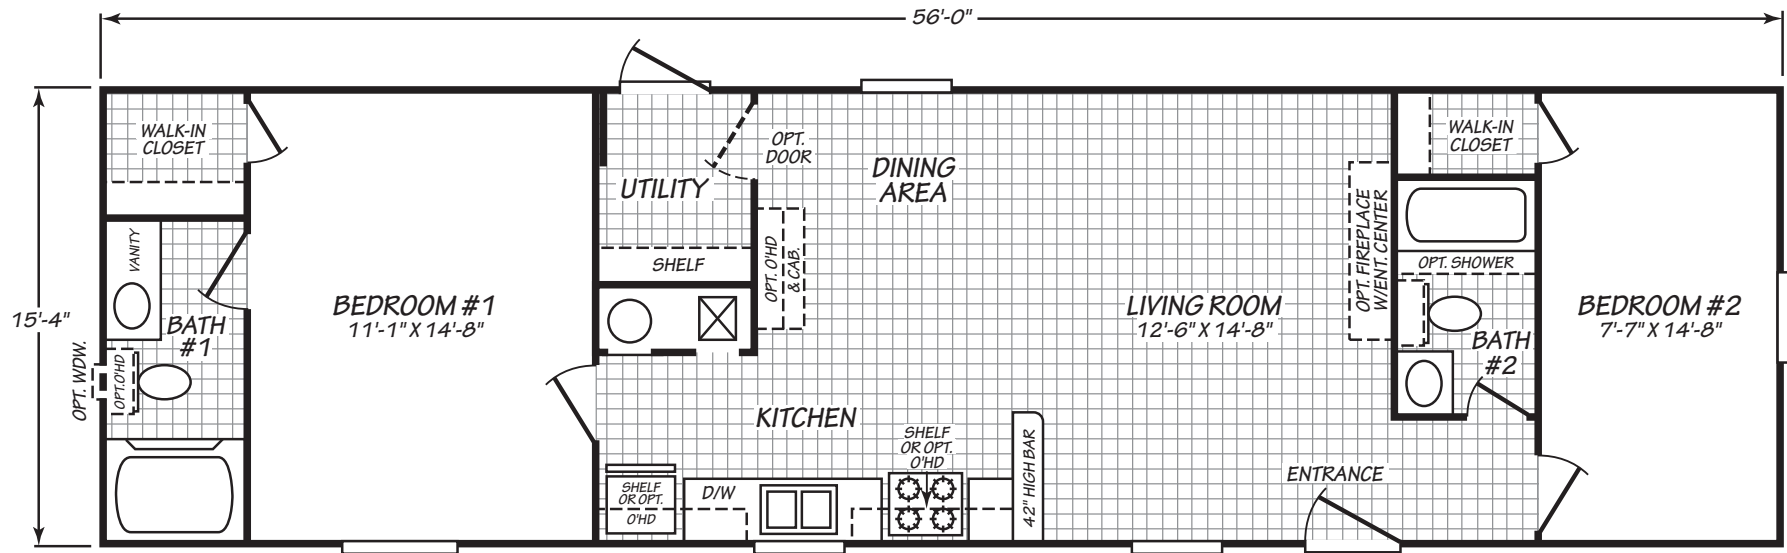

Sand Springs

Alamo Lite Series

858 SQ. FT. (Approximate) 2 Bedroom, 2 Bath

Last Updated: 3-31-22

FACTORY EXPO HOME CENTERS
2075 State Highway 46, N
Seguin, TX 78155

FactoryExpoDirect.com | 1-800-807-8536

IMPORTANT: Alta Cima Corp reserves the right to modify, cancel or substitute products or features of this event at any time without prior notice or obligation. Pictures and other promotional materials are representative and may depict or contain floor plans, square footages, elevations, options, upgrades, extra design features, decorations, floor coverings, specialty light fixtures, custom paint and wall coverings, window treatments, landscaping, sound and alarm systems, furnishings, appliances, and other designer/decorator features and amenities that are not included as part of the home and/or may not be available at all locations. Home, pricing and community information is subject to change, and homes to prior sale, at any time without notice or obligation. ©2020 Alta Cima Corp. All rights reserved.