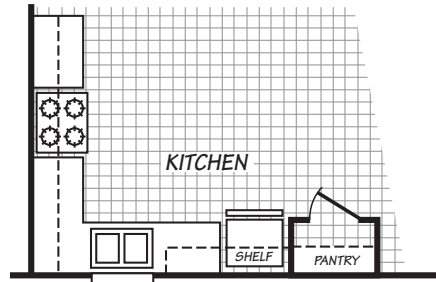

Nasworthy

Weston Series

1,178 SQ. FT. (Approximate) 3 Bedroom, 2 Bath

Last Updated: 4-23-21

ALT. KITCHEN #1 (NO GATHERING TABLE)

ALT. KITCHEN #2 W/ISLAND

FACTORY EXPO HOME CENTERS
2075 State Highway 46, N
Seguin, TX 78155