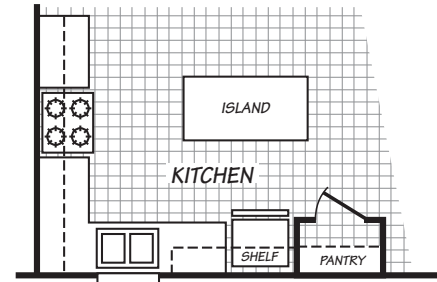

Nasworthy

Weston Series

1,178 SQ. FT. (Approximate) 3 Bedroom, 2 Bath

Last Updated: 4-23-21

ALT. KITCHEN #1 (NO GATHERING TABLE)

ALT. KITCHEN #2 W/ISLAND

FACTORY EXPO HOME CENTERS
2075 State Highway 46, N
Seguin, TX 78155