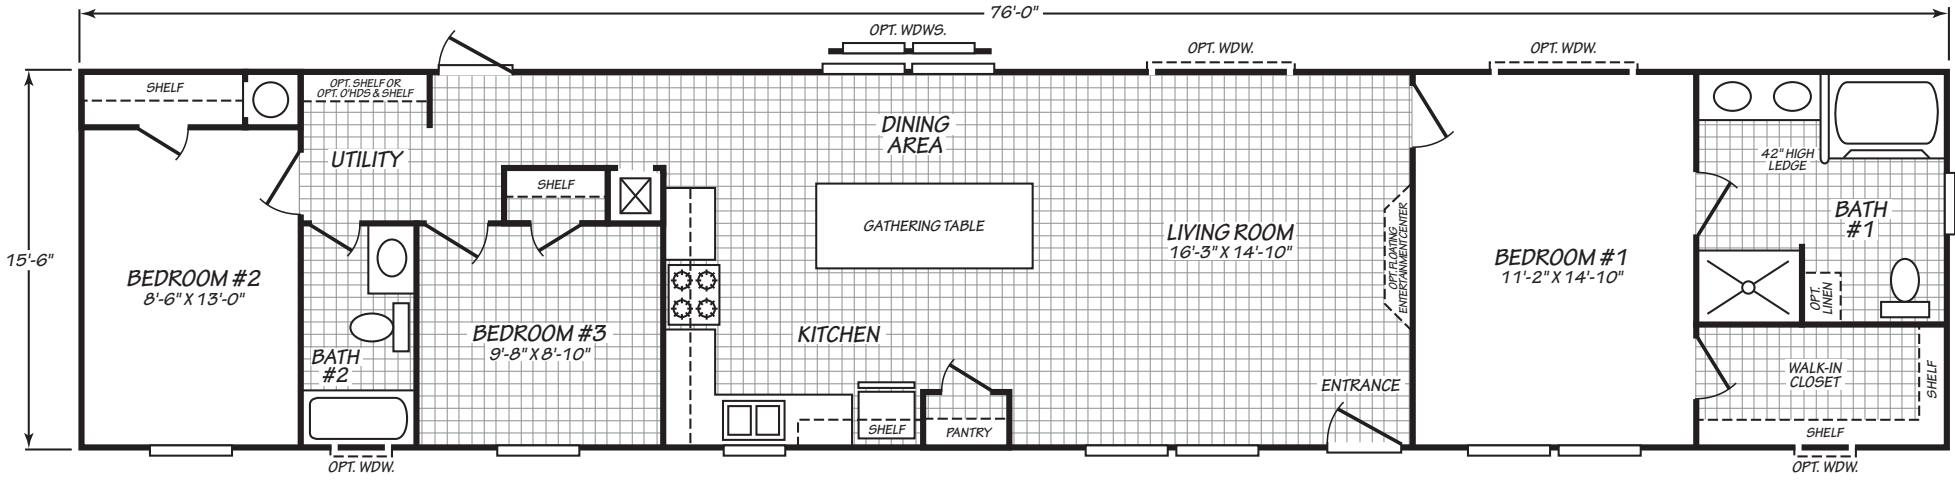

Nasworthy

Weston Series

1,178 SQ. FT. (Approximate) 3 Bedroom, 2 Bath

Last Updated: 4-23-21

ALT. KITCHEN #1 (NO GATHERING TABLE)

ALT. KITCHEN #2 W/ISLAND

FACTORY EXPO HOME CENTERS
2075 State Highway 46, N
Seguin, TX 78155