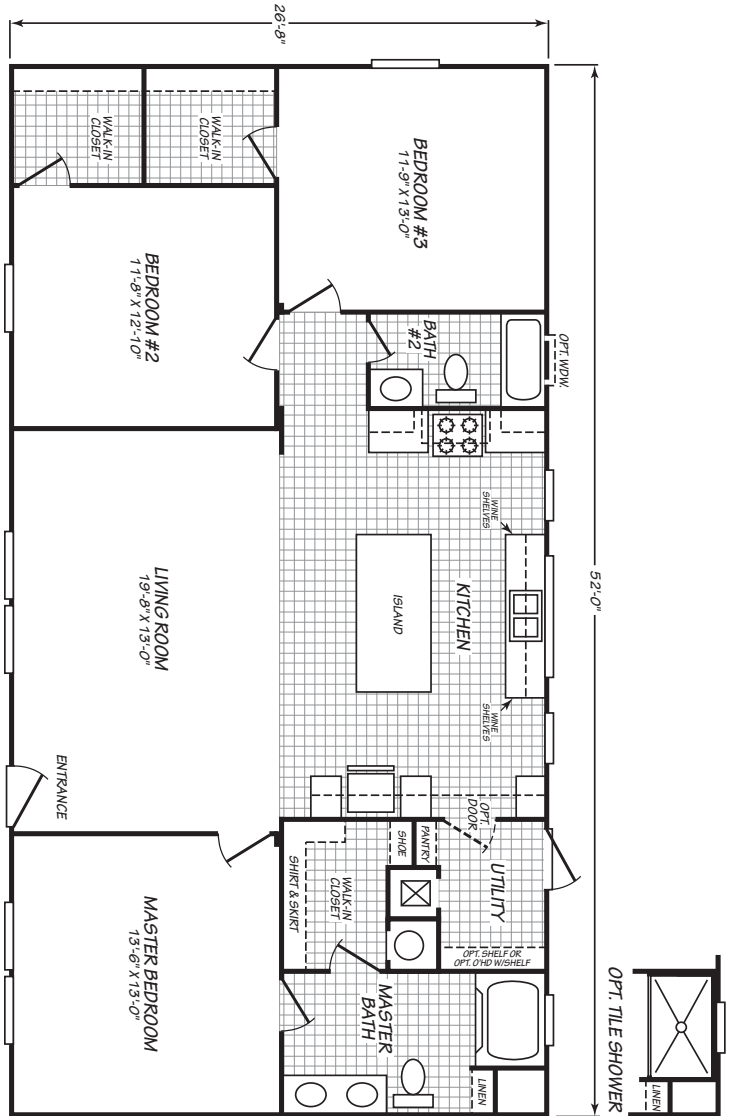

Blessing

Weston Series

3 Bedrooms, 2 Baths
Approx. 1,386 Sq. Ft.

Last Updated: 1-10-20

Important: Due to our policy of continual improvement, all information in our brochures may vary from actual home. The right is reserved to make changes at any time, without notice or obligation, in colors, materials, specifications, processes, and models. All dimensions and square footage calculations are nominal and approximate figures. Please check with your local sales associate for specific and current information.