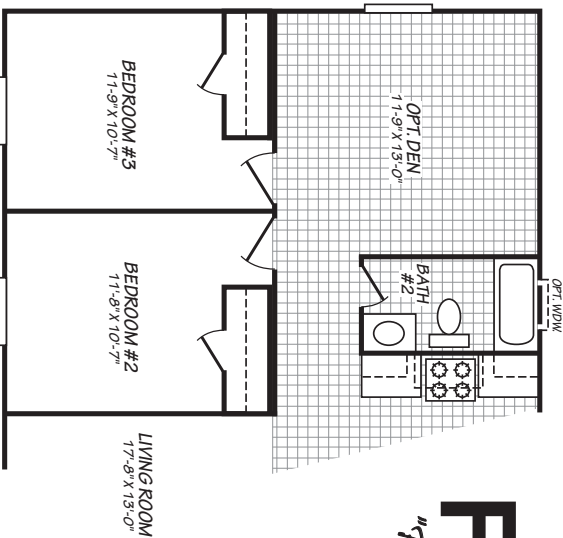

Blessing

Weston Series

3 Bedrooms, 2 Baths
Approx. 1,386 Sq. Ft.

Last Updated: 1-10-20

Important: Due to our policy of continual improvement, all information in our brochures may vary from actual home. The right is reserved to make changes at any time, without notice or obligation, in colors, materials, specifications, processes, and models. All dimensions and square footage calculations are nominal and approximate figures. Please check with your local sales associate for specific and current information.