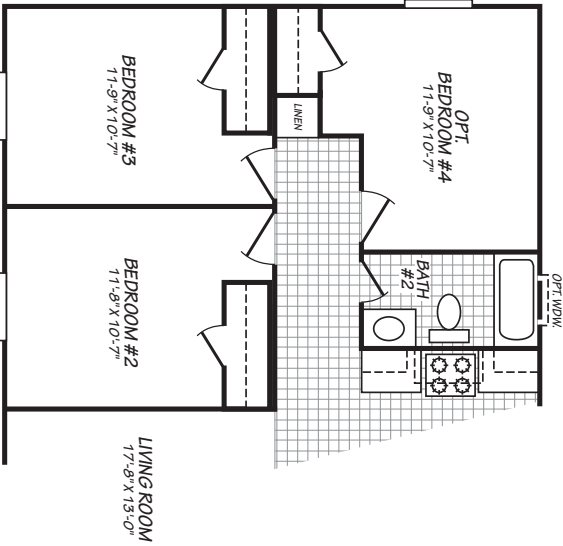

Blessing

Weston Series

3 Bedrooms, 2 Baths
Approx. 1,386 Sq. Ft.

Last Updated: 1-10-20

Important: Due to our policy of continual improvement, all information in our brochures may vary from actual home. The right is reserved to make changes at any time, without notice or obligation, in colors, materials, specifications, processes, and models. All dimensions and square footage calculations are nominal and approximate figures. Please check with your local sales associate for specific and current information.