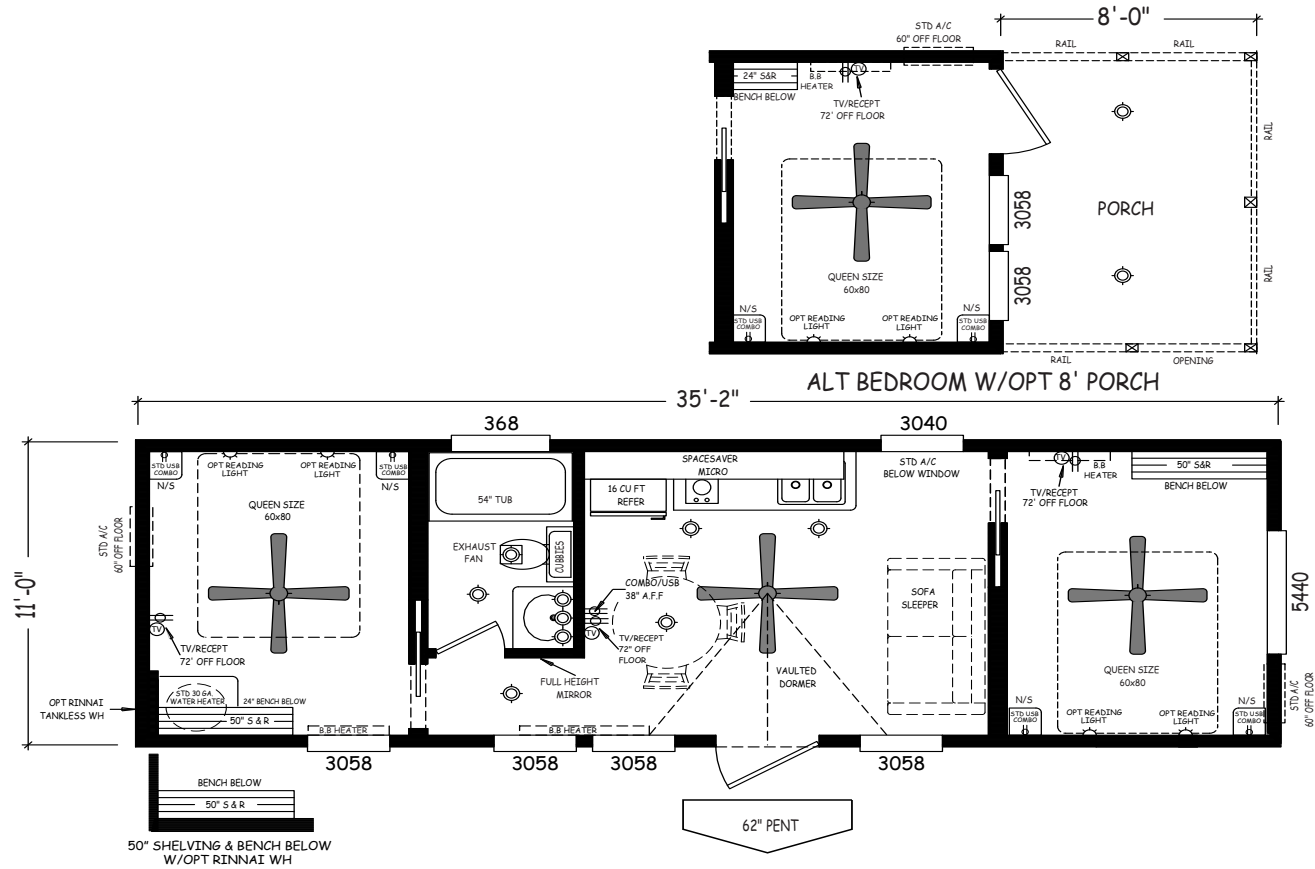

Trout

Creekside Cabins Series

399 SQ. FT. (Approximate) 2 Bedroom, 1 Bath

Last Updated: 9-21-20

RV PARK MODEL TRADERS
11111 E. Apache Trail
Apache Junction, AZ 85120

RVPMT.com | 1-800-297-0775

IMPORTANT: Alta Cima Corp reserves the right to modify, cancel or substitute products or features of this event at any time without prior notice or obligation. Pictures and other promotional materials are representative and may depict or contain floor plans, square footages, elevations, options, upgrades, extra design features, decorations, floor coverings, specialty light fixtures, custom paint and wall coverings, window treatments, landscaping, sound and alarm systems, furnishings, appliances, and other designer/decorator features and amenities that are not included as part of the home and/or may not be available at all locations. Home, pricing and community information is subject to change, and homes to prior sale, at any time without notice or obligation. ©2020 Alta Cima Corp. All rights reserved.