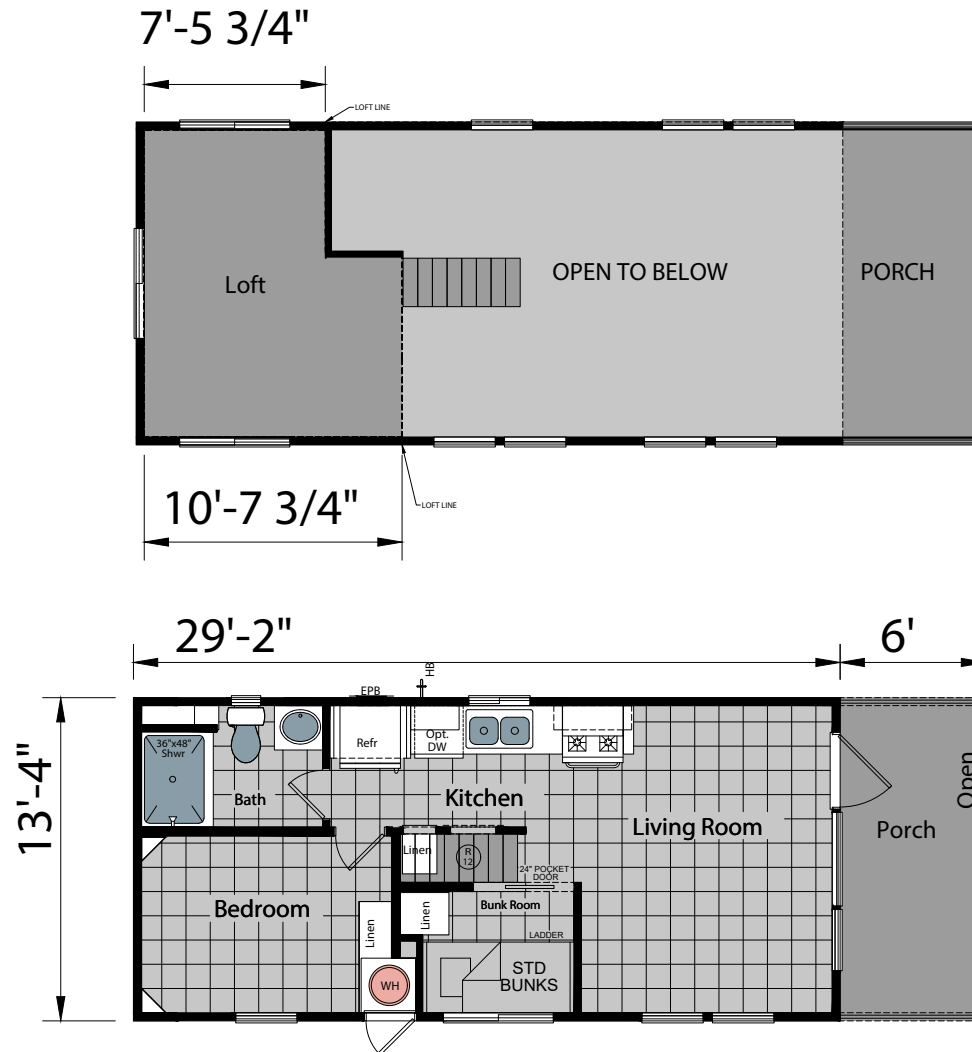

# Terra Bella

Sonoran Series

400 SQ. FT. (Approximate) 2 Bedroom, 1 Bath

Last Updated: 4-25-24

**RV PARK MODEL TRADERS**  
 11111 E. Apache Trail  
 Apache Junction, AZ 85120

**RVPMT.com | 1-800-297-0775**