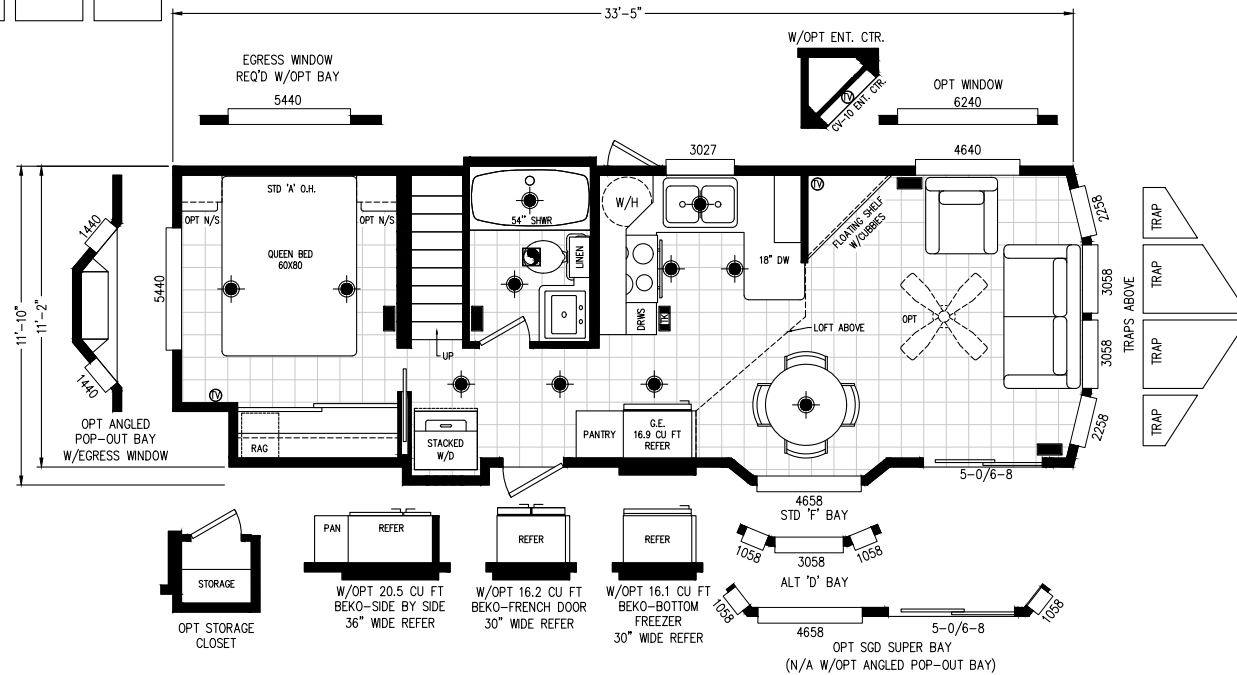

Summit

Alpine Loft Series

399 SQ. FT. (Approximate) 1 Bedroom, 1 Bath

Last Updated: 1-27-25

RV PARK MODEL TRADERS
11111 E. Apache Trail
Apache Junction, AZ 85120

RVPMT.com | 1-800-297-0775

IMPORTANT: Alta Cima Corp reserves the right to modify, cancel or substitute products or features of this event at any time without prior notice or obligation. Pictures and other promotional materials are representative and may depict or contain floor plans, square footages, elevations, options, upgrades, extra design features, decorations, floor coverings, specialty light fixtures, custom paint and wall coverings, window treatments, landscaping, sound and alarm systems, furnishings, appliances, and other designer/decorator features and amenities that are not included as part of the home and/or may not be available at all locations. Home, pricing and community information is subject to change, and homes to prior sale, at any time without notice or obligation. ©2020 Alta Cima Corp. All rights reserved.