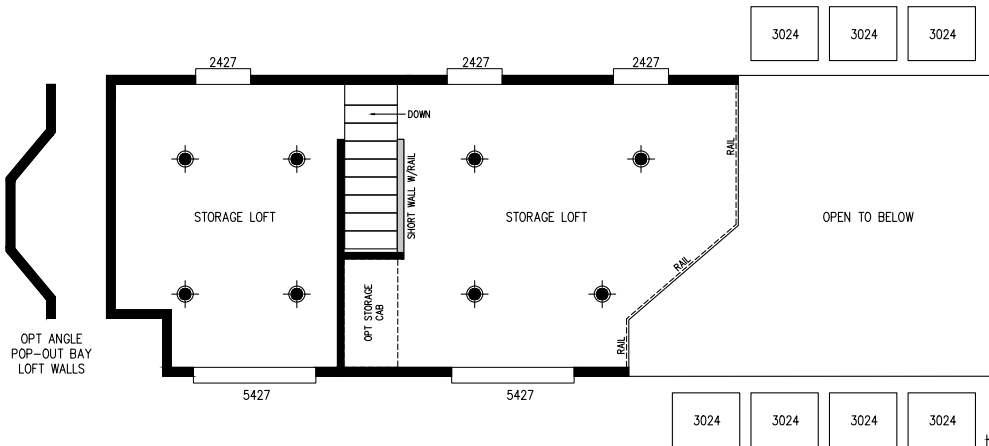

Summit

Alpine Loft Series

399 SQ. FT. (Approximate) 1 Bedroom, 1 Bath

Last Updated: 1-27-25

RV PARK MODEL TRADERS
11111 E. Apache Trail
Apache Junction, AZ 85120

RVPMT.com | 1-800-297-0775

IMPORTANT: Alta Cima Corp reserves the right to modify, cancel or substitute products or features of this event at any time without prior notice or obligation. Pictures and other promotional materials are representative and may depict or contain floor plans, square footages, elevations, options, upgrades, extra design features, decorations, floor coverings, specialty light fixtures, custom paint and wall coverings, window treatments, landscaping, sound and alarm systems, furnishings, appliances, and other designer/decorator features and amenities that are not included as part of the home and/or may not be available at all locations. Home, pricing and community information is subject to change, and homes to prior sale, at any time without notice or obligation. ©2020 Alta Cima Corp. All rights reserved.