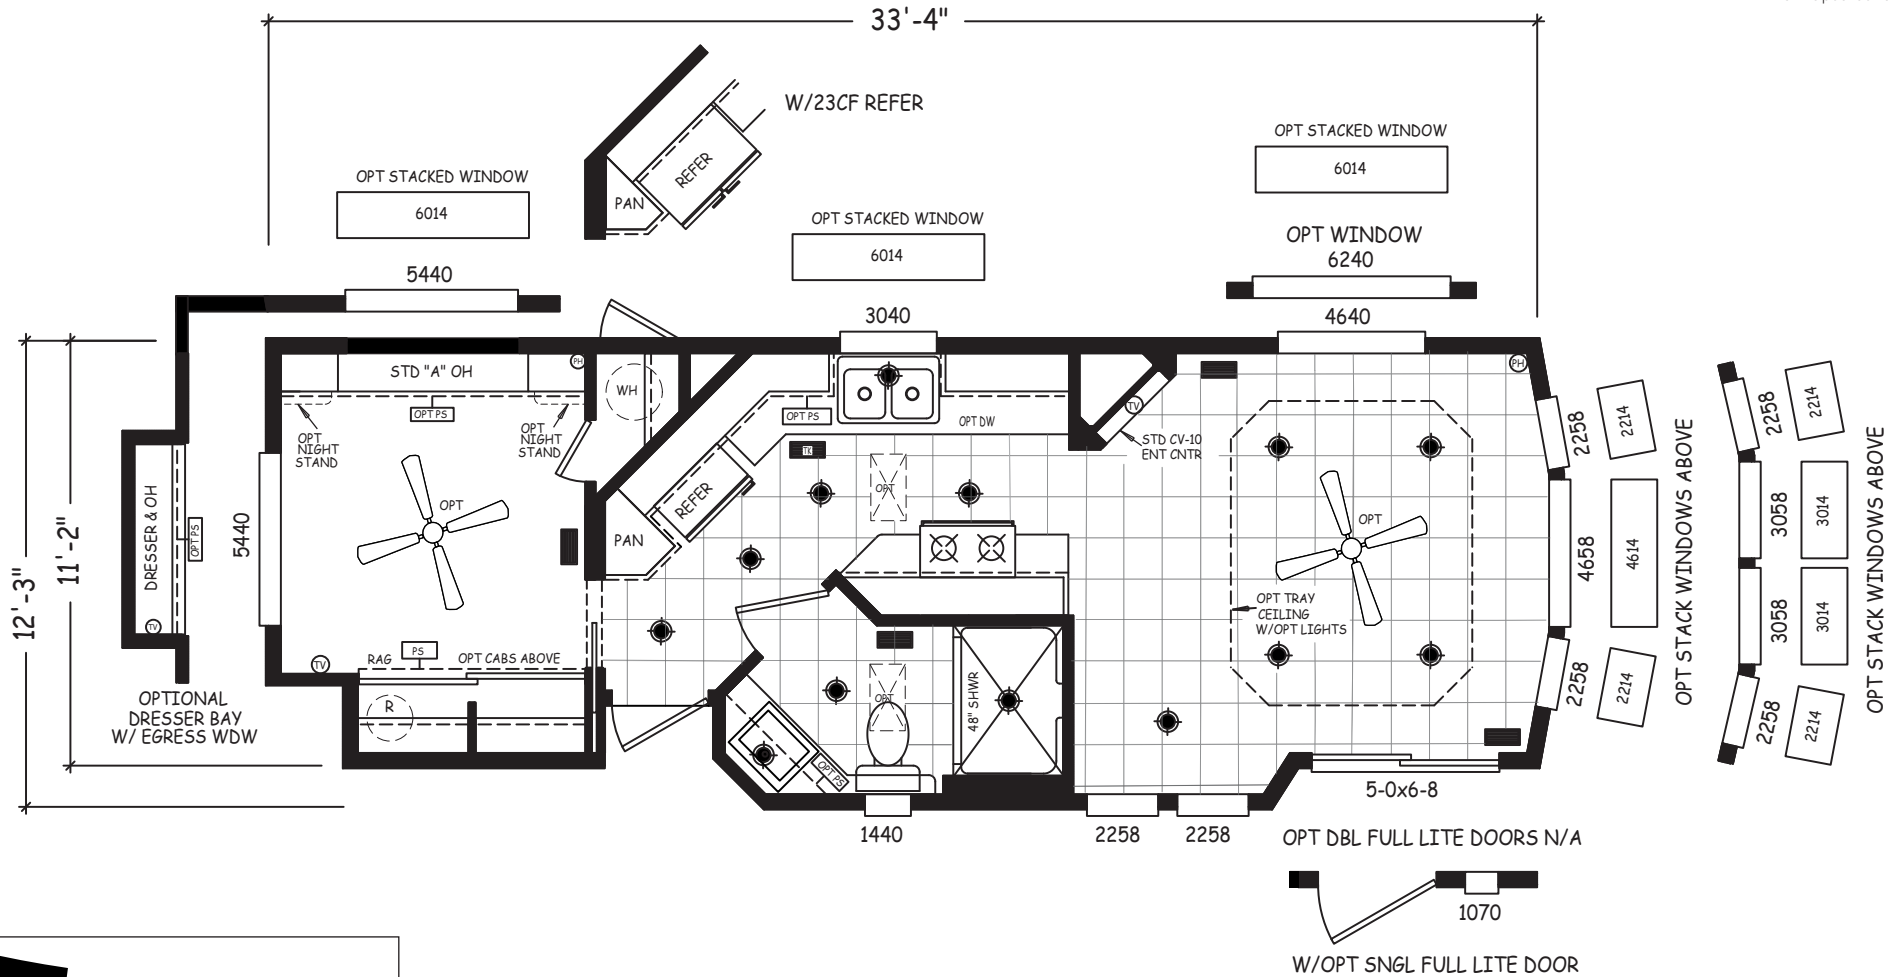

Steffens

Antigua Series

399 SQ. FT. (Approximate) 1 Bedroom, 1 Bath

Last Updated: 9-22-20

RV PARK MODEL TRADERS
 11111 E. Apache Trail
 Apache Junction, AZ 85120

RVPMT.com | 1-800-297-0775

IMPORTANT: Alta Cima Corp reserves the right to modify, cancel or substitute products or features of this event at any time without prior notice or obligation. Pictures and other promotional materials are representative and may depict or contain floor plans, square footages, elevations, options, upgrades, extra design features, decorations, floor coverings, specialty light fixtures, custom paint and wall coverings, window treatments, landscaping, sound and alarm systems, furnishings, appliances, and other designer/decorator features and amenities that are not included as part of the home and/or may not be available at all locations. Home, pricing and community information is subject to change, and homes to prior sale, at any time without notice or obligation. ©2020 Alta Cima Corp. All rights reserved.