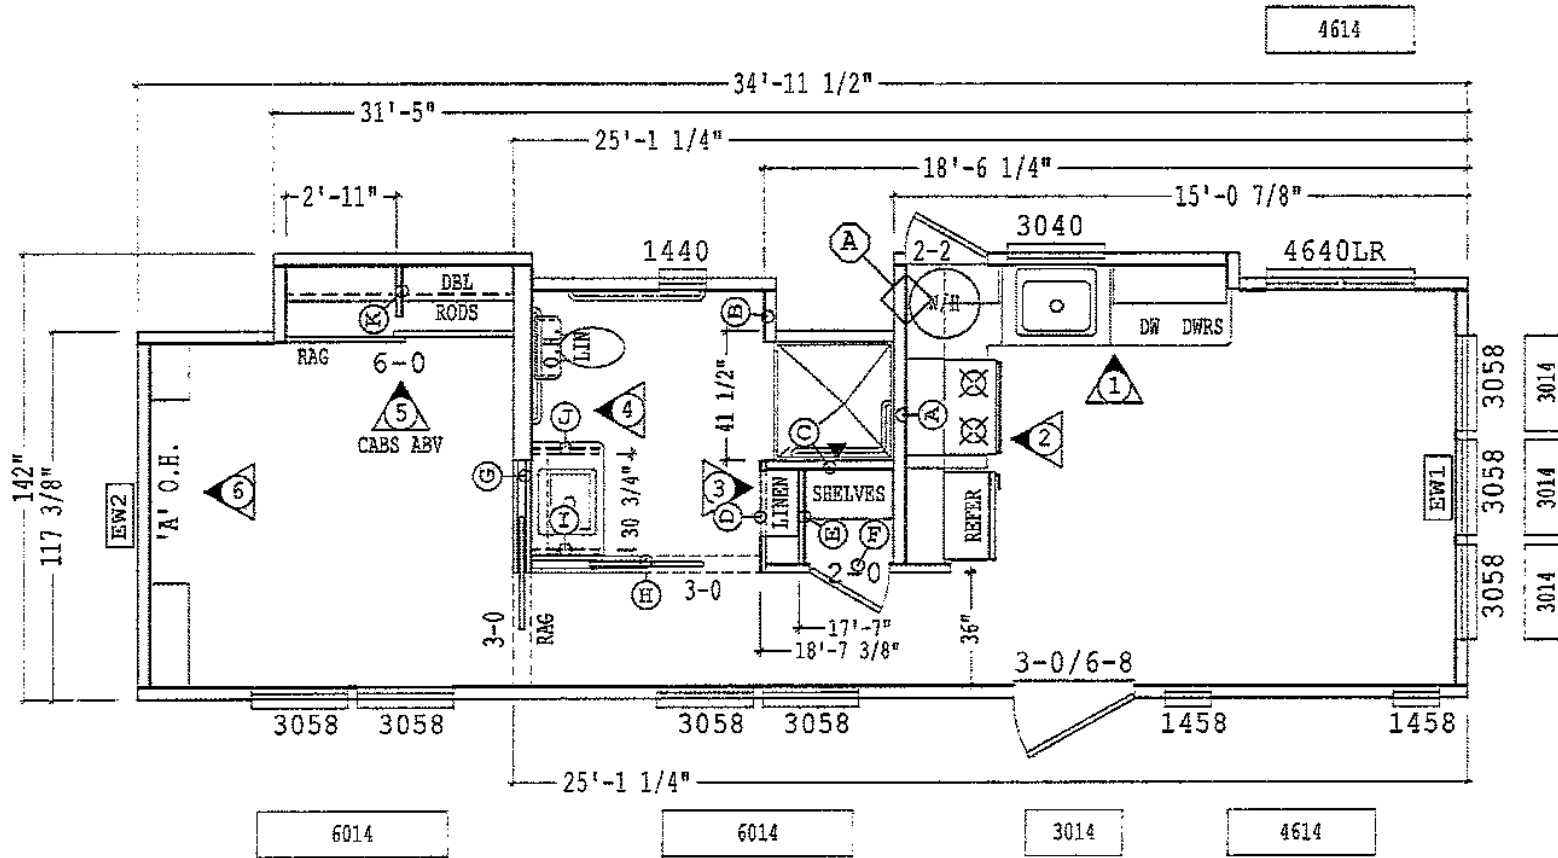

# Roosevelt

Regal Series

399 SQ. FT. (Approximate) 1 Bedroom, 1 Bath

Last Updated: 4-5-24

DETAIL 'A'

**RV PARK MODEL TRADERS**  
 11111 E. Apache Trail  
 Apache Junction, AZ 85120

**RVPMT.com | 1-800-297-0775**