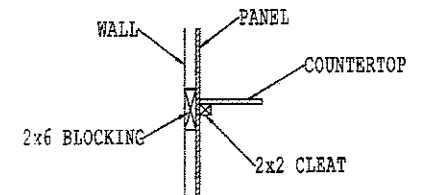

# Roosevelt

Regal Series

399 SQ. FT. (Approximate) 1 Bedroom, 1 Bath

Last Updated: 4-5-24

DETAIL 'A'

**RV PARK MODEL TRADERS**  
 11111 E. Apache Trail  
 Apache Junction, AZ 85120

**RVPMT.com | 1-800-297-0775**