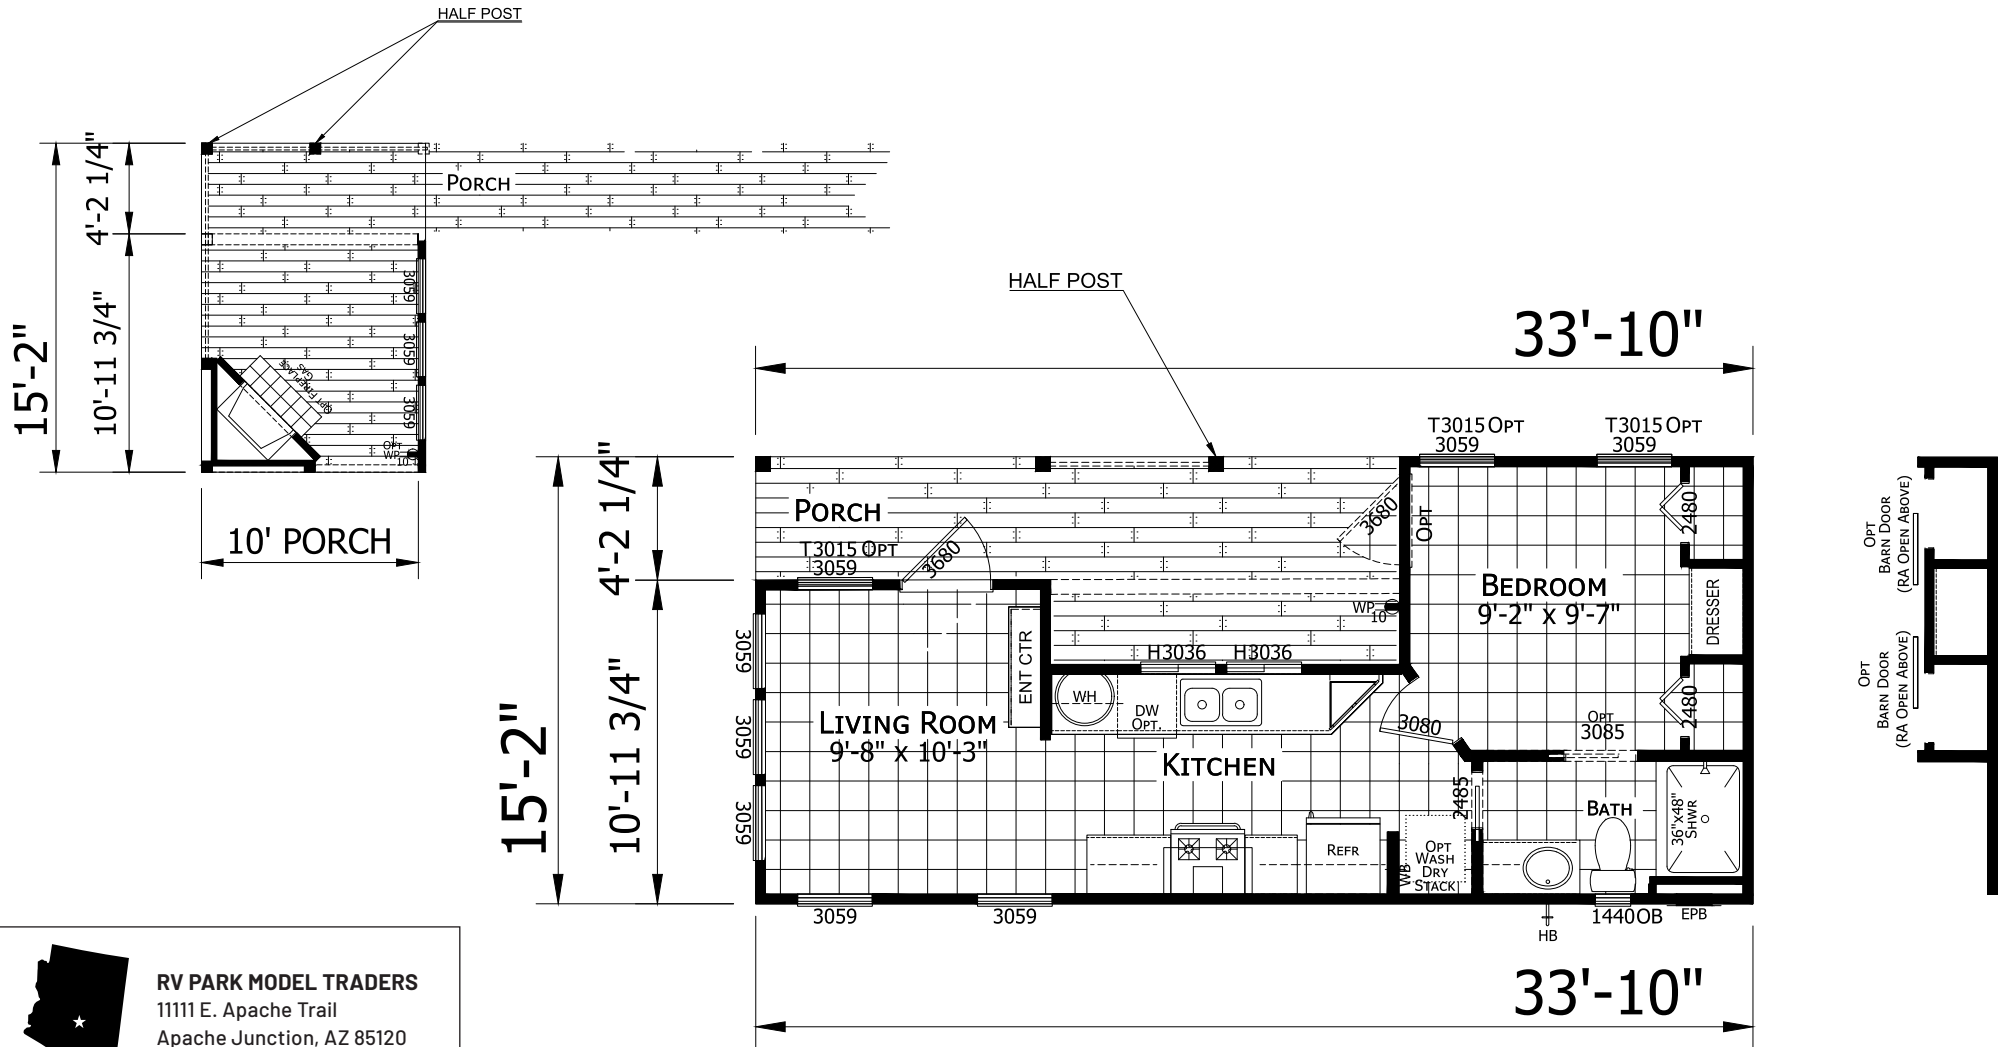

# Red Rock

Desert Vista Series

399 SQ. FT. (Approximate) 1 Bedroom, 1 Bath

Last Updated: 1-15-25

**RV PARK MODEL TRADERS**  
 11111 E. Apache Trail  
 Apache Junction, AZ 85120

**RVPMT.com | 1-800-297-0775**