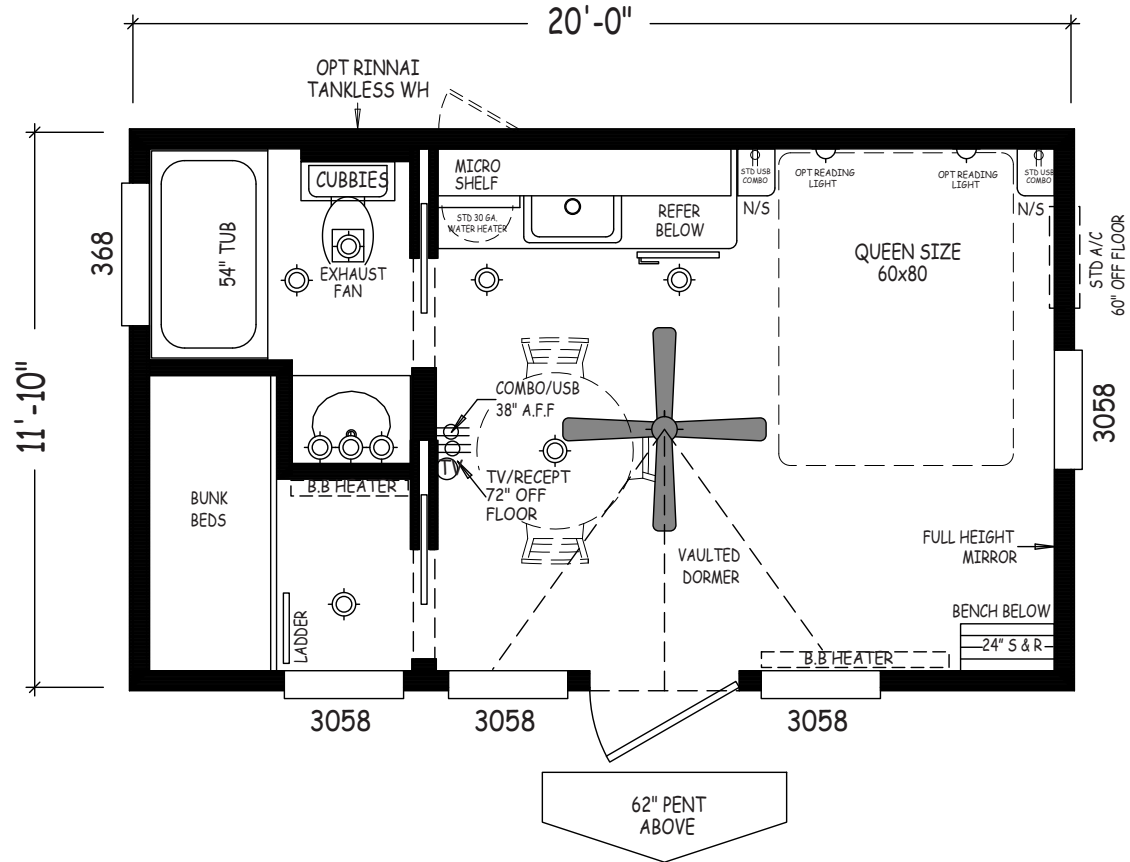

Pullman

Creekside Cabins Series

399 SQ. FT. (Approximate) 1 Bedroom, 1 Bath

Last Updated: 9-21-20

RV PARK MODEL TRADERS
11111 E. Apache Trail
Apache Junction, AZ 85120

RVPMT.com | 1-800-297-0775

IMPORTANT: Alta Cima Corp reserves the right to modify, cancel or substitute products or features of this event at any time without prior notice or obligation. Pictures and other promotional materials are representative and may depict or contain floor plans, square footages, elevations, options, upgrades, extra design features, decorations, floor coverings, specialty light fixtures, custom paint and wall coverings, window treatments, landscaping, sound and alarm systems, furnishings, appliances, and other designer/decorator features and amenities that are not included as part of the home and/or may not be available at all locations. Home, pricing and community information is subject to change, and homes to prior sale, at any time without notice or obligation. ©2020 Alta Cima Corp. All rights reserved.