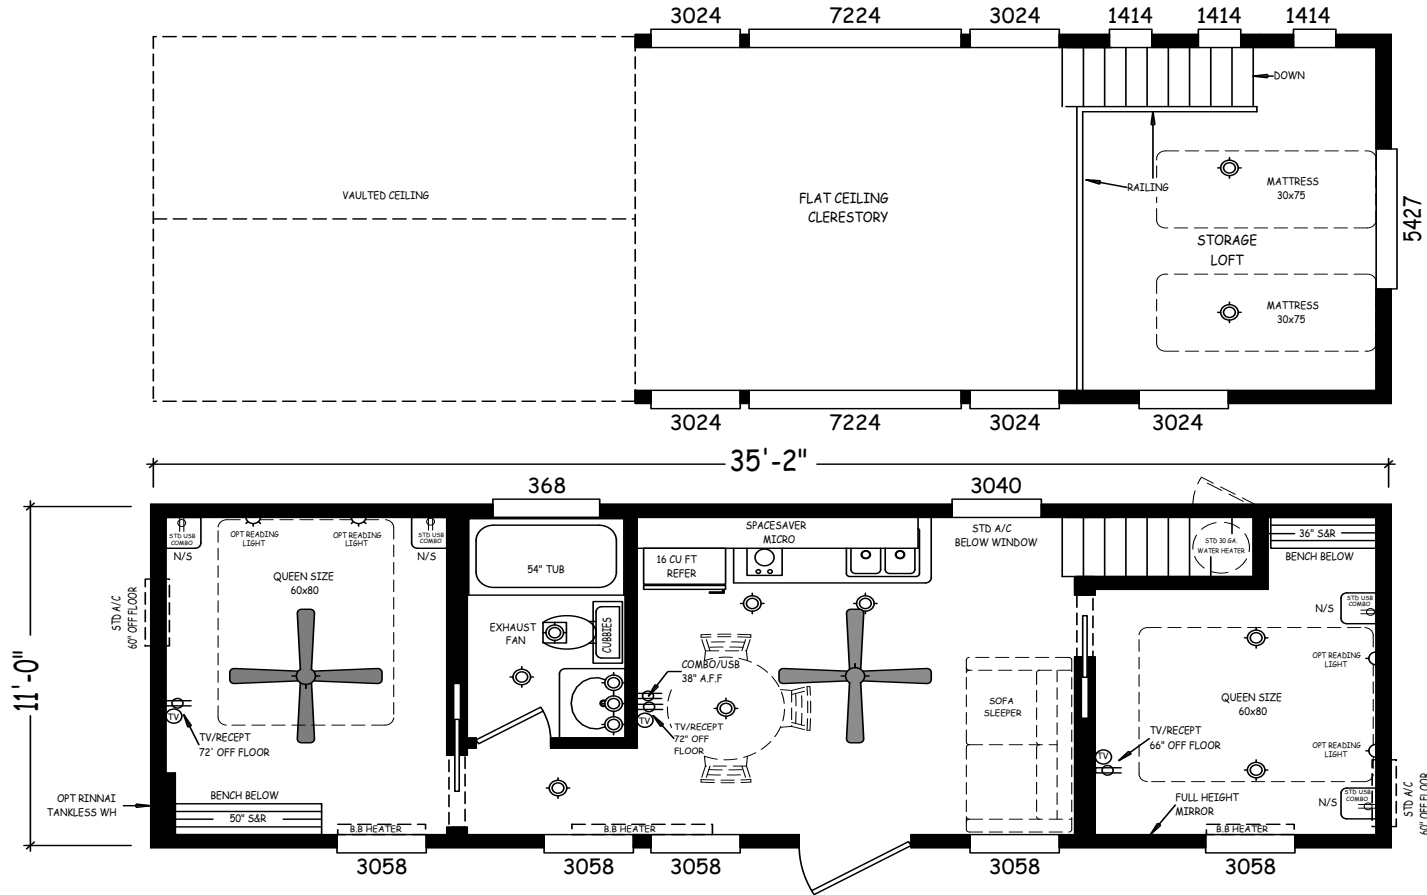

Pikes Peak

Creekside Cabins Series

399 SQ. FT. (Approximate) 2 Bedroom, 1 Bath

Last Updated: 12-13-23

RV PARK MODEL TRADERS
11111 E. Apache Trail
Apache Junction, AZ 85120

RVPMT.com | 1-800-297-0775

IMPORTANT: Alta Cima Corp reserves the right to modify, cancel or substitute products or features of this event at any time without prior notice or obligation. Pictures and other promotional materials are representative and may depict or contain floor plans, square footages, elevations, options, upgrades, extra design features, decorations, floor coverings, specialty light fixtures, custom paint and wall coverings, window treatments, landscaping, sound and alarm systems, furnishings, appliances, and other designer/decorator features and amenities that are not included as part of the home and/or may not be available at all locations. Home, pricing and community information is subject to change, and homes to prior sale, at any time without notice or obligation. ©2020 Alta Cima Corp. All rights reserved.