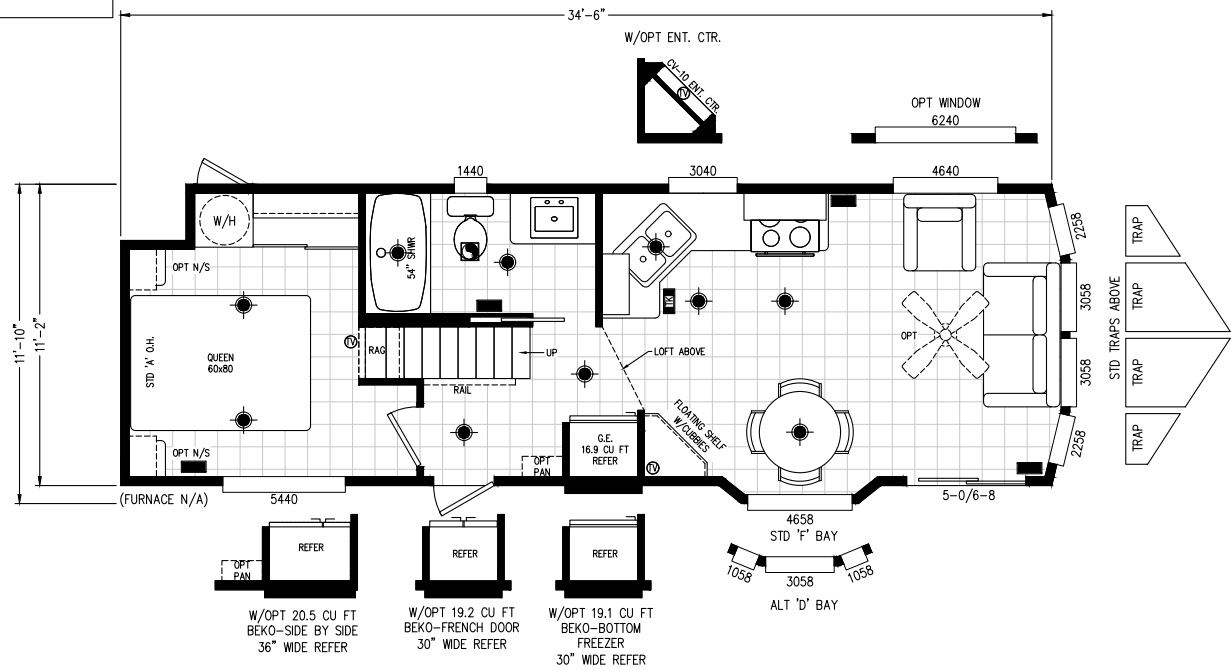

Picacho

Alpine Loft Series

399 SQ. FT. (Approximate) 1 Bedroom, 1 Bath

Last Updated: 1-27-25

RV PARK MODEL TRADERS
11111 E. Apache Trail
Apache Junction, AZ 85120

RVPMT.com | 1-800-297-0775

IMPORTANT: Alta Cima Corp reserves the right to modify, cancel or substitute products or features of this event at any time without prior notice or obligation. Pictures and other promotional materials are representative and may depict or contain floor plans, square footages, elevations, options, upgrades, extra design features, decorations, floor coverings, specialty light fixtures, custom paint and wall coverings, window treatments, landscaping, sound and alarm systems, furnishings, appliances, and other designer/decorator features and amenities that are not included as part of the home and/or may not be available at all locations. Home, pricing and community information is subject to change, and homes to prior sale, at any time without notice or obligation. ©2020 Alta Cima Corp. All rights reserved.