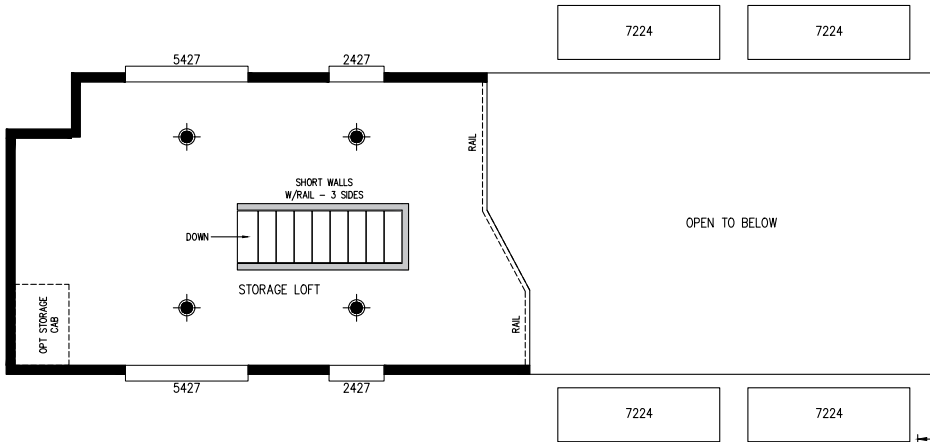

Picacho

Alpine Loft Series

399 SQ. FT. (Approximate) 1 Bedroom, 1 Bath

Last Updated: 1-27-25

RV PARK MODEL TRADERS
11111 E. Apache Trail
Apache Junction, AZ 85120

RVPMT.com | 1-800-297-0775

IMPORTANT: Alta Cima Corp reserves the right to modify, cancel or substitute products or features of this event at any time without prior notice or obligation. Pictures and other promotional materials are representative and may depict or contain floor plans, square footages, elevations, options, upgrades, extra design features, decorations, floor coverings, specialty light fixtures, custom paint and wall coverings, window treatments, landscaping, sound and alarm systems, furnishings, appliances, and other designer/decorator features and amenities that are not included as part of the home and/or may not be available at all locations. Home, pricing and community information is subject to change, and homes to prior sale, at any time without notice or obligation. ©2020 Alta Cima Corp. All rights reserved.