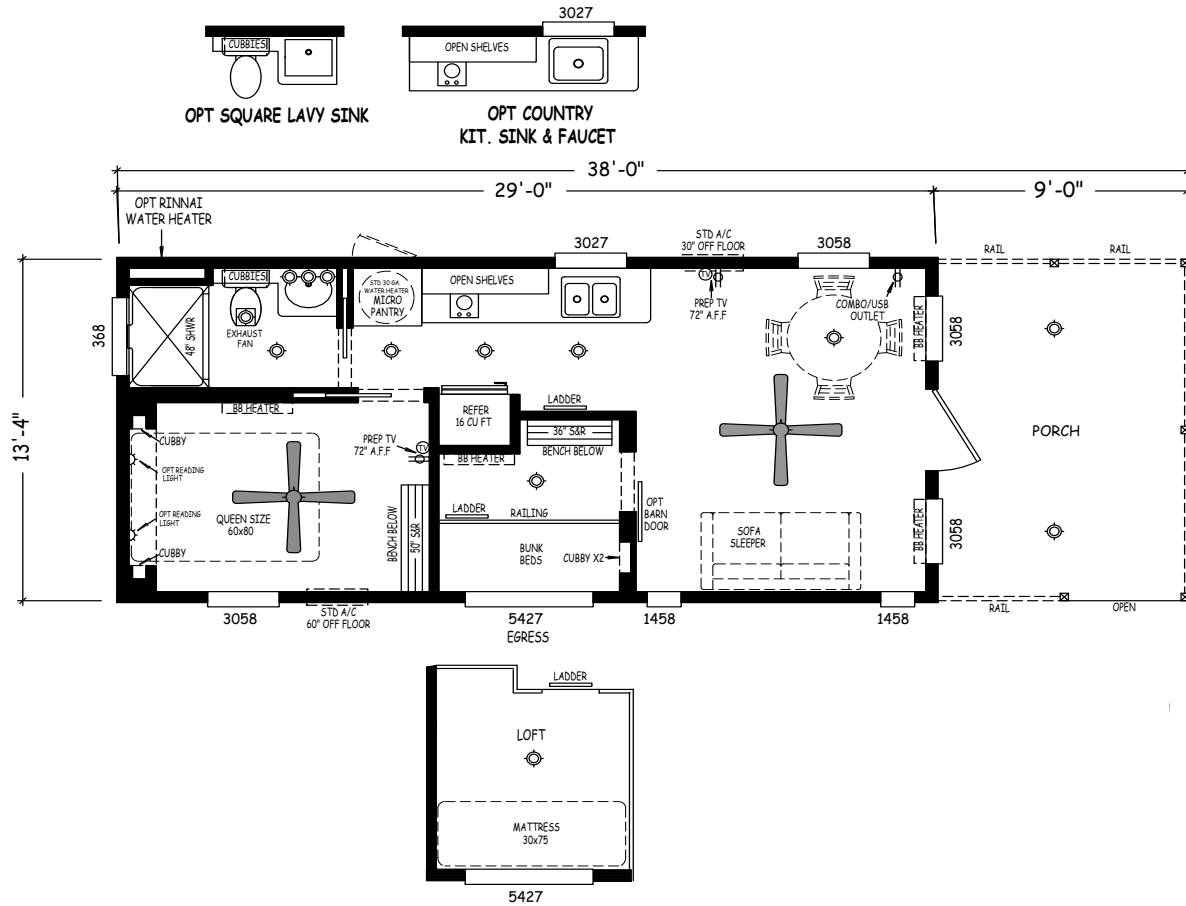

Legend

Creekside Cabins Series

399 SQ. FT. (Approximate) 1 Bedroom, 1 Bath

Last Updated: 9-21-20

RV PARK MODEL TRADERS
11111 E. Apache Trail
Apache Junction, AZ 85120

RVPMT.com | 1-800-297-0775

IMPORTANT: Alta Cima Corp reserves the right to modify, cancel or substitute products or features of this event at any time without prior notice or obligation. Pictures and other promotional materials are representative and may depict or contain floor plans, square footages, elevations, options, upgrades, extra design features, decorations, floor coverings, specialty light fixtures, custom paint and wall coverings, window treatments, landscaping, sound and alarm systems, furnishings, appliances, and other designer/decorator features and amenities that are not included as part of the home and/or may not be available at all locations. Home, pricing and community information is subject to change, and homes to prior sale, at any time without notice or obligation. ©2020 Alta Cima Corp. All rights reserved.