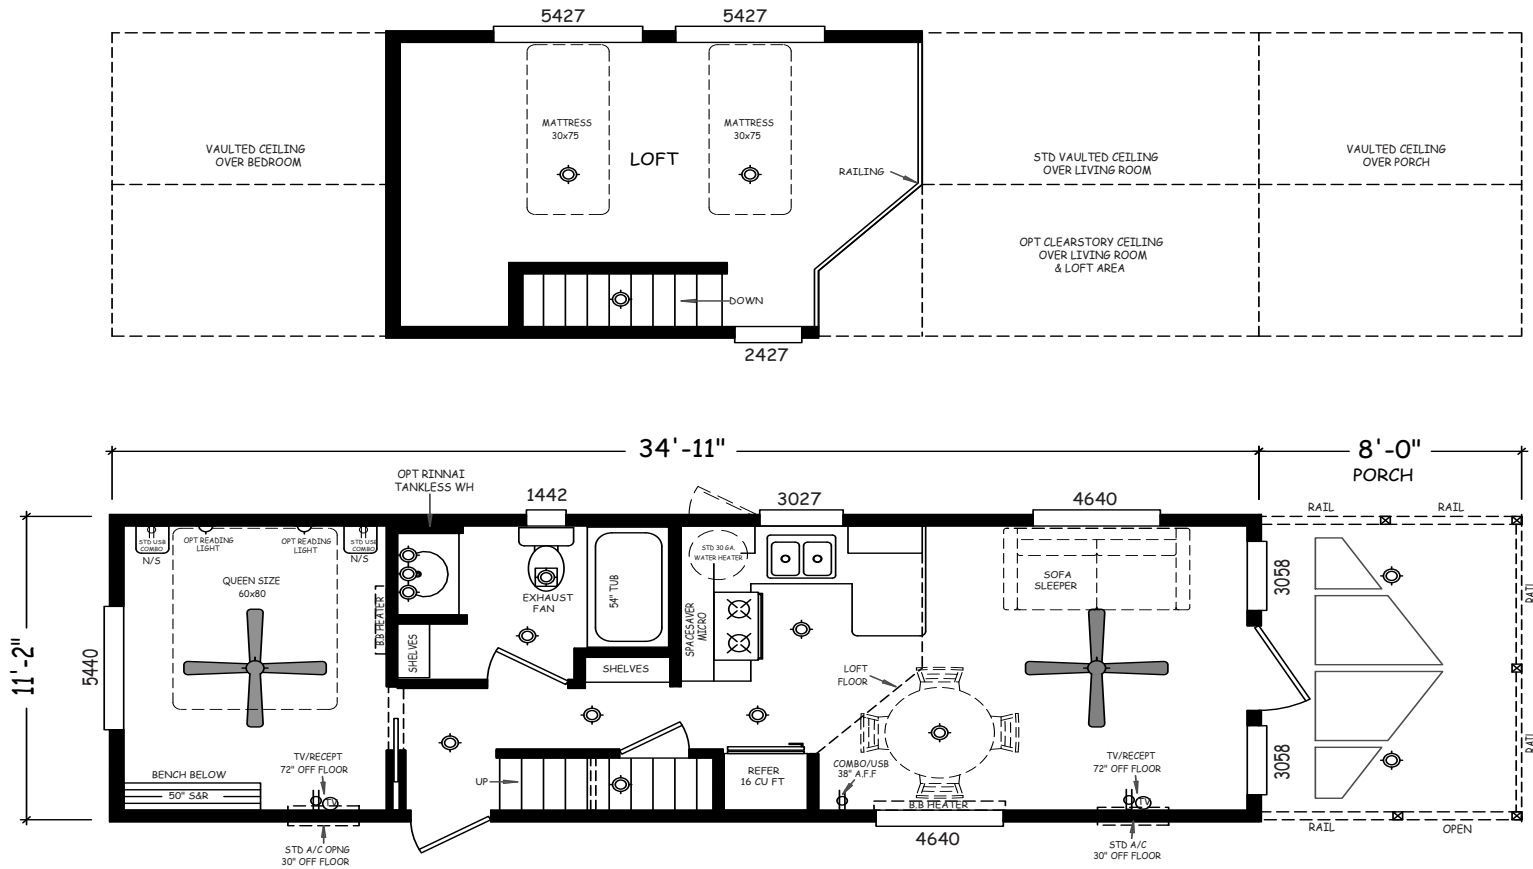

Hillview

Creekside Cabins Series

399 SQ. FT. (Approximate) 1 Bedroom, 1 Bath

Last Updated: 11-12-24

RV PARK MODEL TRADERS
 11111 E. Apache Trail
 Apache Junction, AZ 85120

RVPMT.com | 1-800-297-0775

IMPORTANT: Alta Cima Corp reserves the right to modify, cancel or substitute products or features of this event at any time without prior notice or obligation. Pictures and other promotional materials are representative and may depict or contain floor plans, square footages, elevations, options, upgrades, extra design features, decorations, floor coverings, specialty light fixtures, custom paint and wall coverings, window treatments, landscaping, sound and alarm systems, furnishings, appliances, and other designer/decorator features and amenities that are not included as part of the home and/or may not be available at all locations. Home, pricing and community information is subject to change, and homes to prior sale, at any time without notice or obligation. ©2020 Alta Cima Corp. All rights reserved.