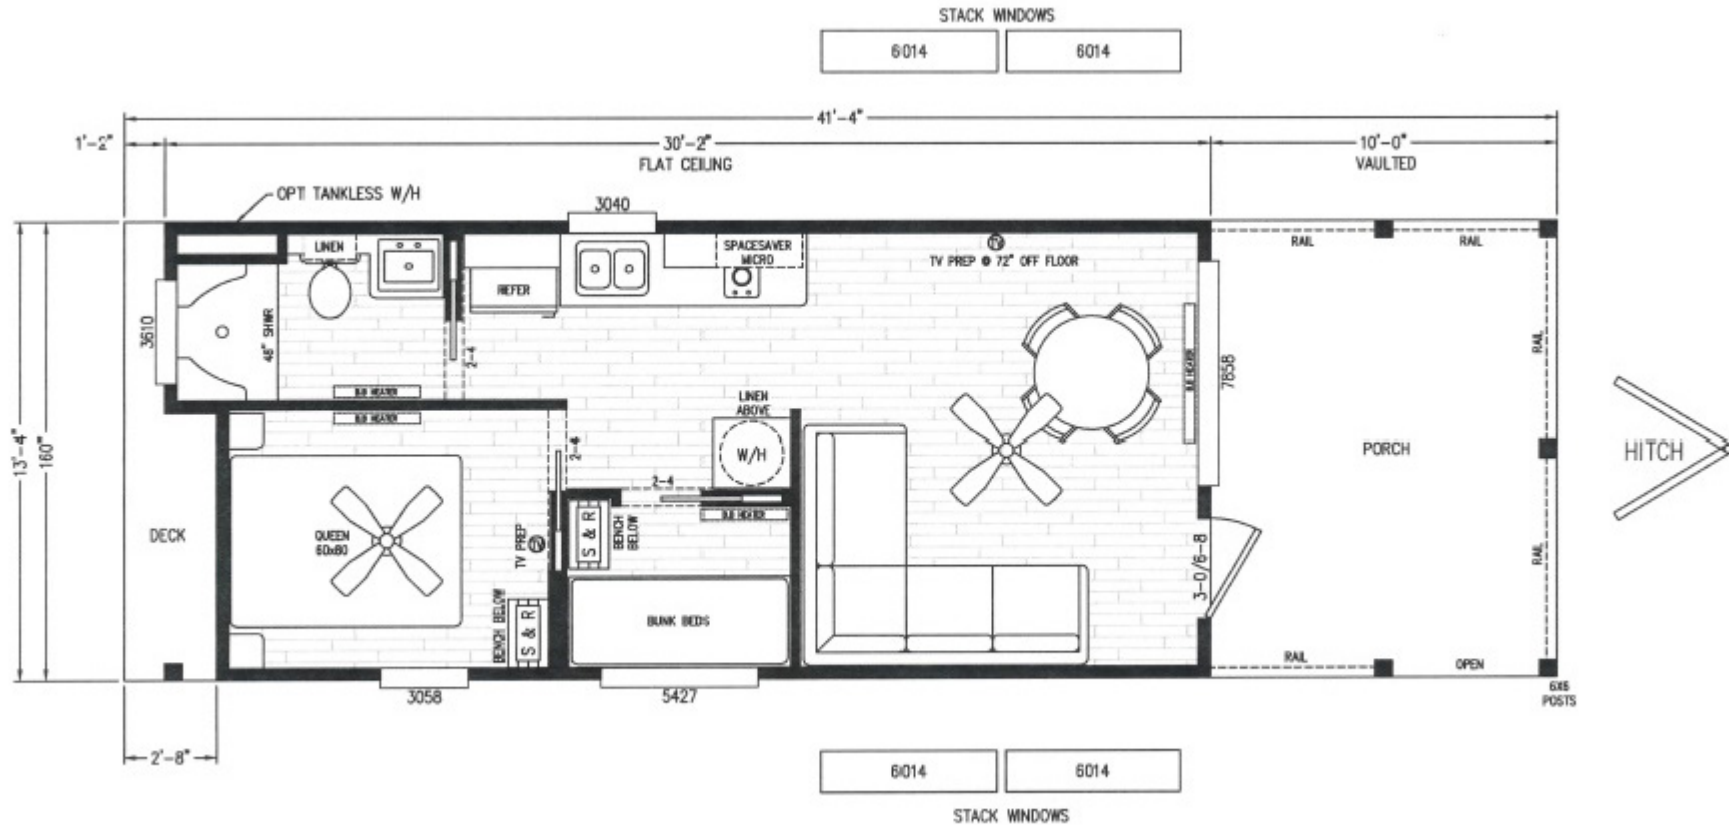

Grayson

Creekside Cabins Series

390 SQ. FT. (Approximate) 1 Bedroom, 1 Bath

Last Updated: 3-12-24

RV PARK MODEL TRADERS
 11111 E. Apache Trail
 Apache Junction, AZ 85120

RVPMT.com | 1-800-297-0775

IMPORTANT: Alta Cima Corp reserves the right to modify, cancel or substitute products or features of this event at any time without prior notice or obligation. Pictures and other promotional materials are representative and may depict or contain floor plans, square footages, elevations, options, upgrades, extra design features, decorations, floor coverings, specialty light fixtures, custom paint and wall coverings, window treatments, landscaping, sound and alarm systems, furnishings, appliances, and other designer/decorator features and amenities that are not included as part of the home and/or may not be available at all locations. Home, pricing and community information is subject to change, and homes to prior sale, at any time without notice or obligation. ©2020 Alta Cima Corp. All rights reserved.