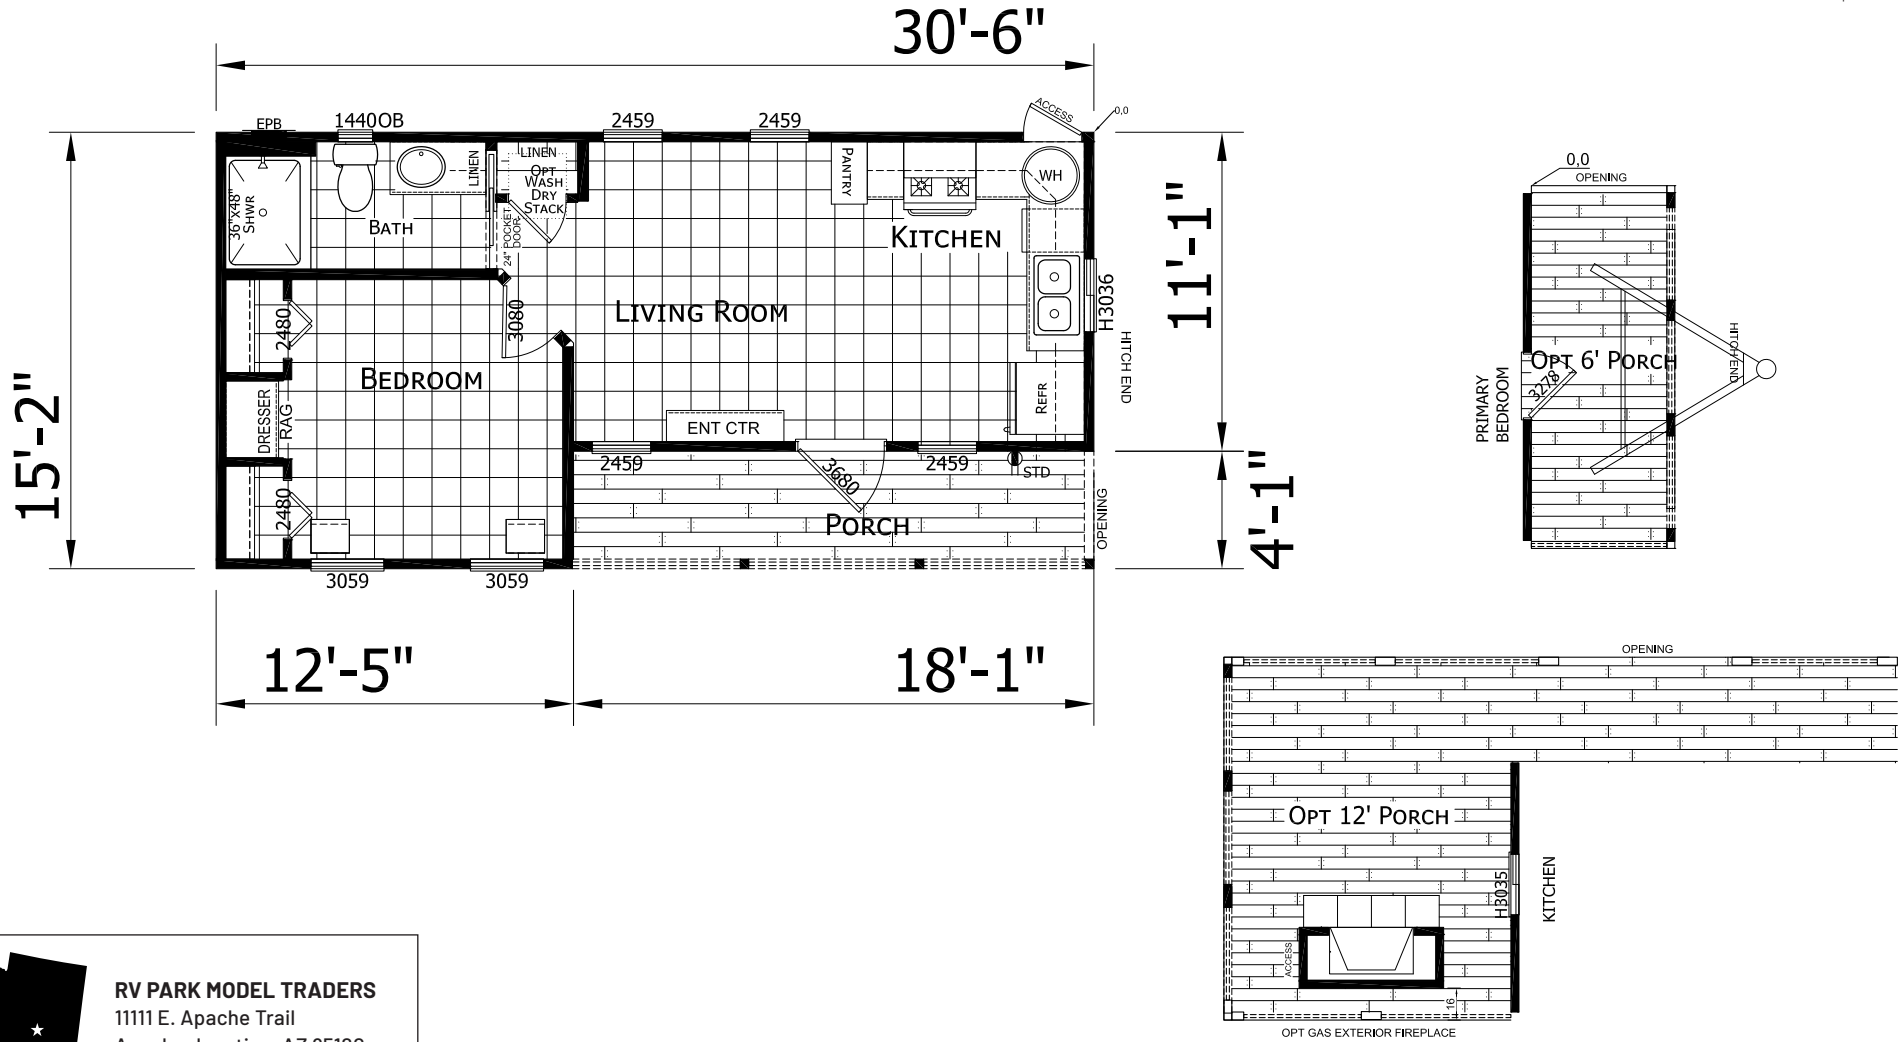

# Gelding

Desert Vista Series

399 SQ. FT. (Approximate) 1 Bedroom, 1 Bath

Last Updated: 12-11-23

**RV PARK MODEL TRADERS**  
 11111 E. Apache Trail  
 Apache Junction, AZ 85120

**RVPMT.com | 1-800-297-0775**