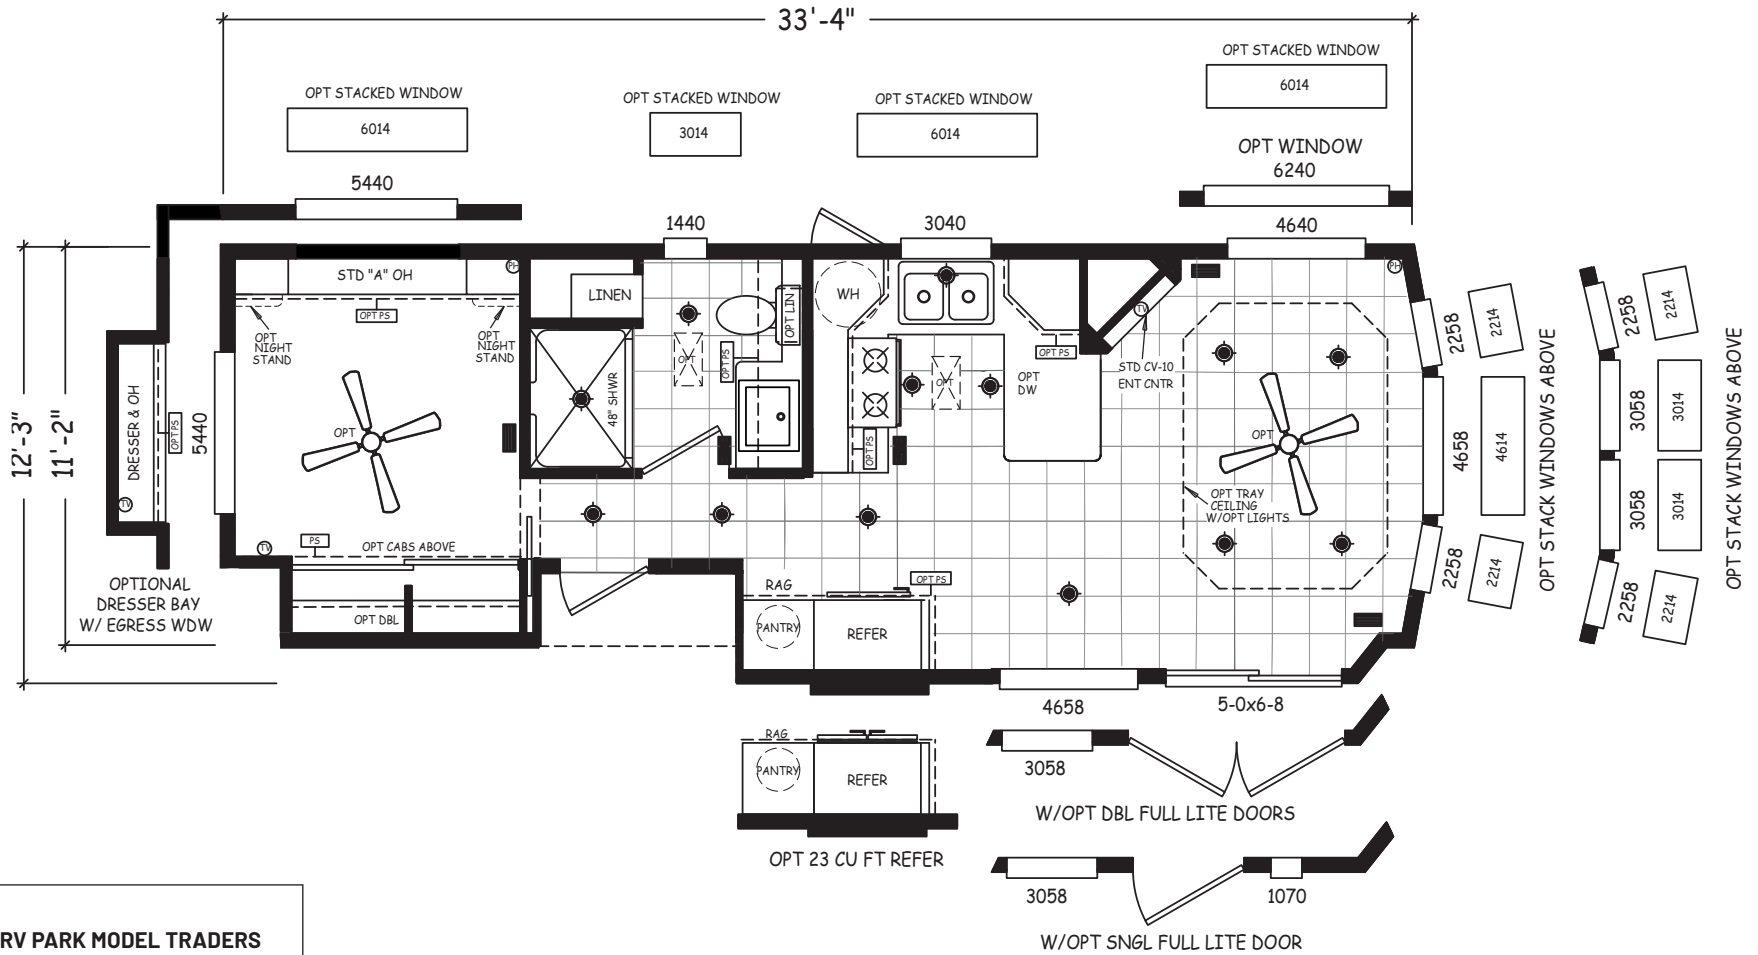

Fredonia

Regal Series

399 SQ. FT. (Approximate) 1 Bedroom, 1 Bath

Last Updated: 11-16-22

RV PARK MODEL TRADERS
11111 E. Apache Trail
Apache Junction, AZ 85120

RVPMT.com | 1-800-297-0775

IMPORTANT: Alta Cima Corp reserves the right to modify, cancel or substitute products or features of this event at any time without prior notice or obligation. Pictures and other promotional materials are representative and may depict or contain floor plans, square footages, elevations, options, upgrades, extra design features, decorations, floor coverings, specialty light fixtures, custom paint and wall coverings, window treatments, landscaping, sound and alarm systems, furnishings, appliances, and other designer/decorator features and amenities that are not included as part of the home and/or may not be available at all locations. Home, pricing and community information is subject to change, and homes to prior sale, at any time without notice or obligation. ©2020 Alta Cima Corp. All rights reserved.