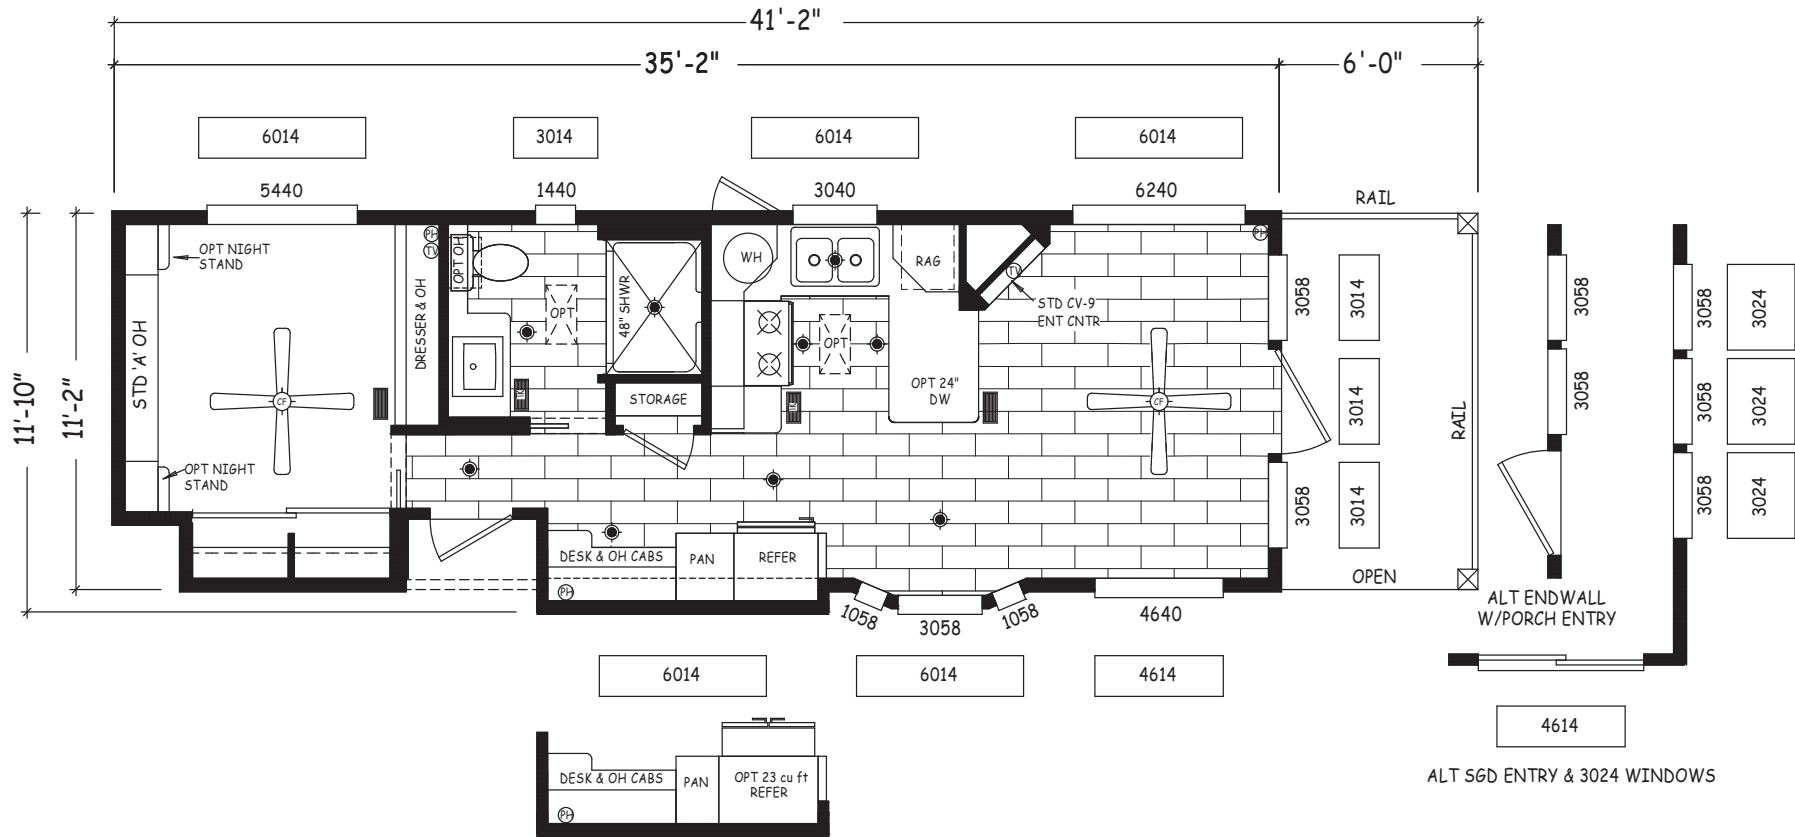

# Falcon

Wedge Series

399 SQ. FT. (Approximate) 1 Bedroom, 1 Bath

Last Updated: 9-21-20

**RV PARK MODEL TRADERS**  
11111 E. Apache Trail  
Apache Junction, AZ 85120

**RVPMT.com | 1-800-297-0775**

**IMPORTANT:** Alta Cima Corp reserves the right to modify, cancel or substitute products or features of this event at any time without prior notice or obligation. Pictures and other promotional materials are representative and may depict or contain floor plans, square footages, elevations, options, upgrades, extra design features, decorations, floor coverings, specialty light fixtures, custom paint and wall coverings, window treatments, landscaping, sound and alarm systems, furnishings, appliances, and other designer/decorator features and amenities that are not included as part of the home and/or may not be available at all locations. Home, pricing and community information is subject to change, and homes to prior sale, at any time without notice or obligation. ©2020 Alta Cima Corp. All rights reserved.