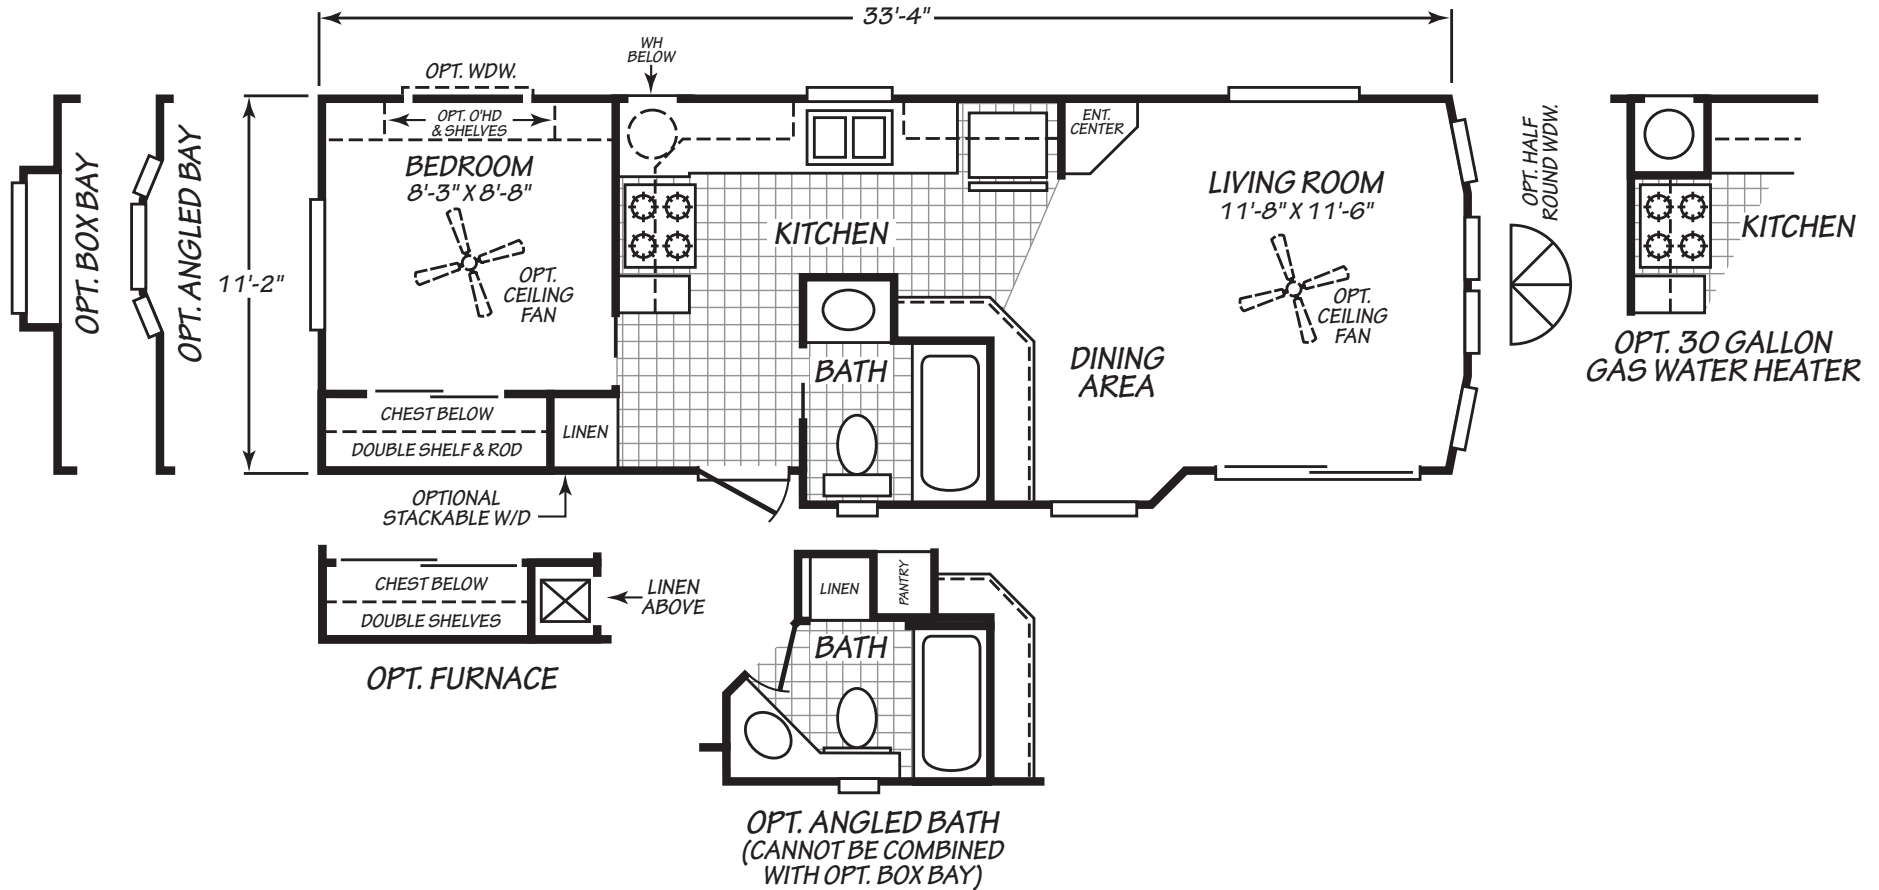

Crystal Canyon

Oak Park Series

398 SQ. FT. (Approximate) 1 Bedroom, 1 Bath

Last Updated: 12-2-20

RV PARK MODEL TRADERS
 11111 E. Apache Trail
 Apache Junction, AZ 85120

RVPMT.com | 1-800-297-0775

IMPORTANT: Alta Cima Corp reserves the right to modify, cancel or substitute products or features of this event at any time without prior notice or obligation. Pictures and other promotional materials are representative and may depict or contain floor plans, square footages, elevations, options, upgrades, extra design features, decorations, floor coverings, specialty light fixtures, custom paint and wall coverings, window treatments, landscaping, sound and alarm systems, furnishings, appliances, and other designer/decorator features and amenities that are not included as part of the home and/or may not be available at all locations. Home, pricing and community information is subject to change, and homes to prior sale, at any time without notice or obligation. ©2020 Alta Cima Corp. All rights reserved.