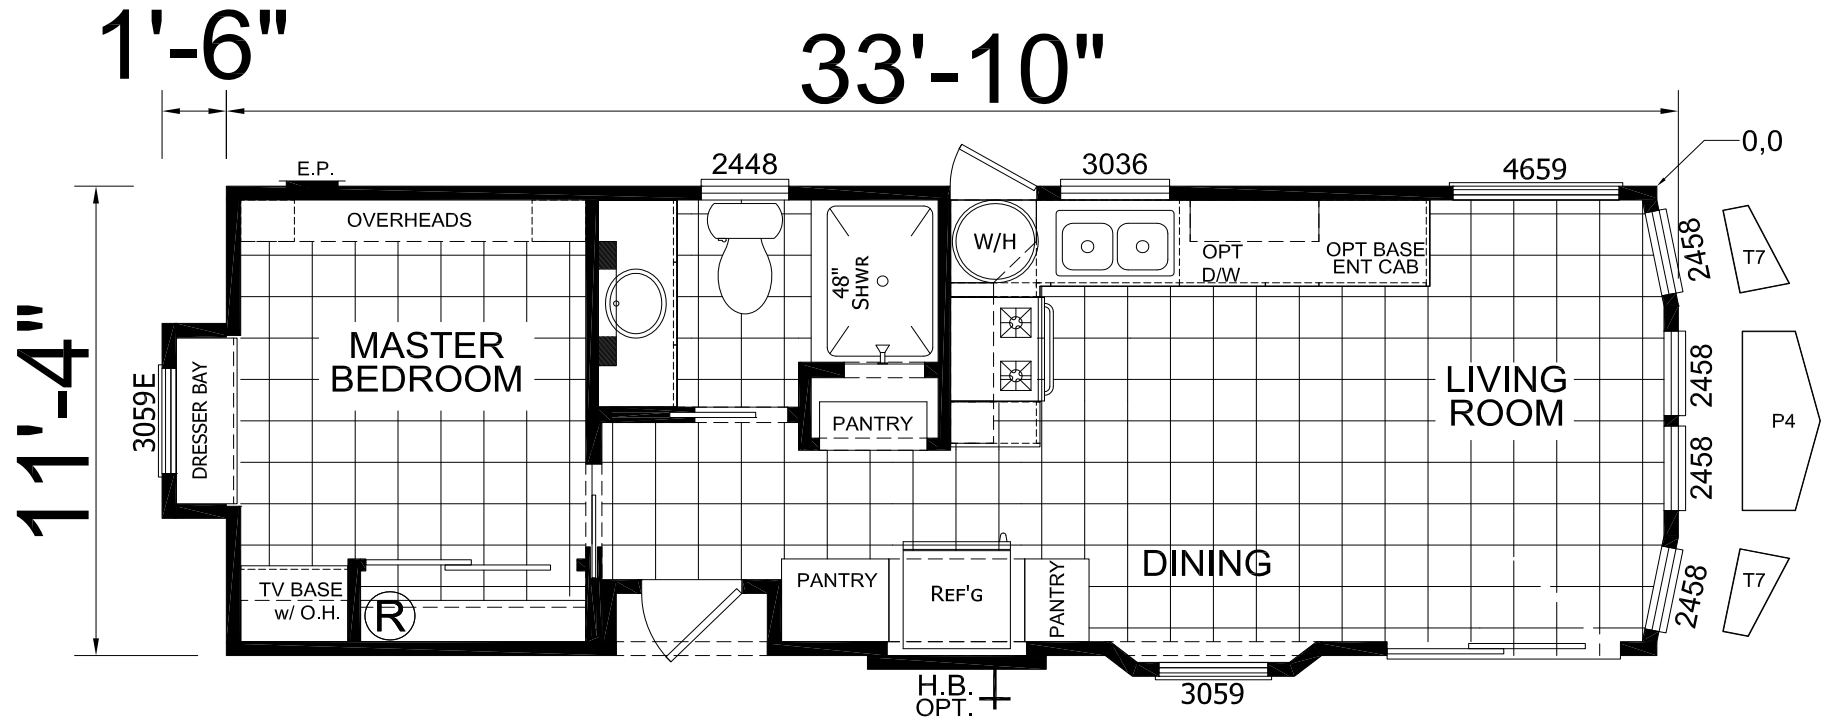

Coyote

Desert Vista Series

397 SQ. FT. (Approximate) 1 Bedroom, 1 Bath

Last Updated: 9-21-20

RV PARK MODEL TRADERS
11111 E. Apache Trail
Apache Junction, AZ 85120

RVPMT.com | 1-800-297-0775

IMPORTANT: Alta Cima Corp reserves the right to modify, cancel or substitute products or features of this event at any time without prior notice or obligation. Pictures and other promotional materials are representative and may depict or contain floor plans, square footages, elevations, options, upgrades, extra design features, decorations, floor coverings, specialty light fixtures, custom paint and wall coverings, window treatments, landscaping, sound and alarm systems, furnishings, appliances, and other designer/decorator features and amenities that are not included as part of the home and/or may not be available at all locations. Home, pricing and community information is subject to change, and homes to prior sale, at any time without notice or obligation. ©2020 Alta Cima Corp. All rights reserved.