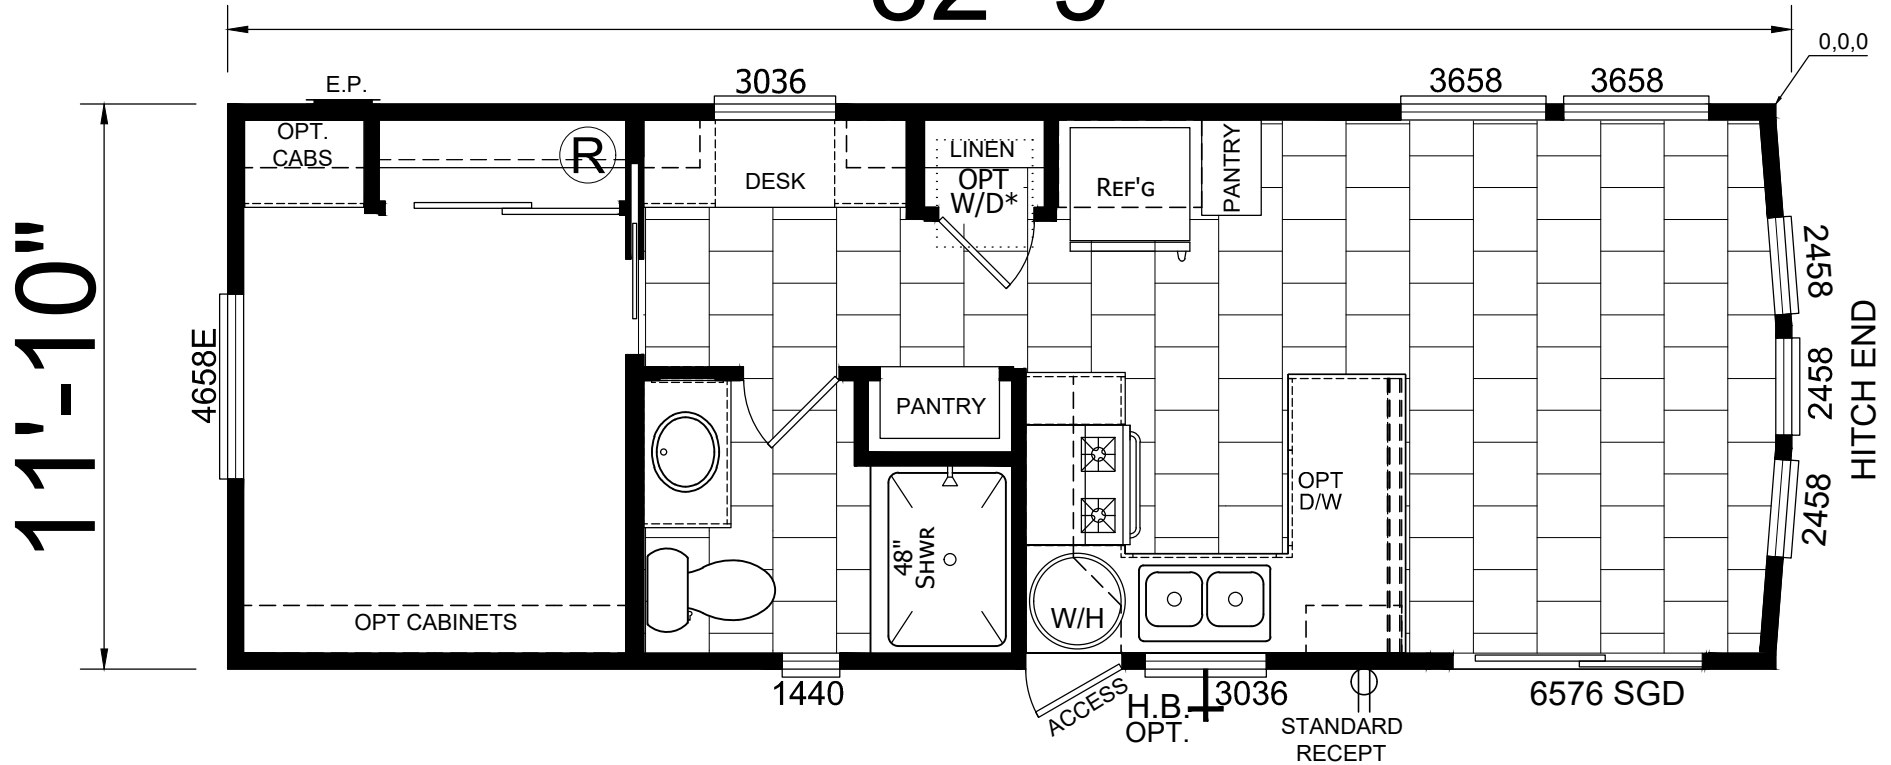

Bosi

Sonoran Series

397 SQ. FT. (Approximate) 1 Bedroom, 1 Bath

Last Updated: 9-21-20

32'-9"

RV PARK MODEL TRADERS
11111 E. Apache Trail
Apache Junction, AZ 85120

RVPMT.com | 1-800-297-0775

IMPORTANT: Alta Cima Corp reserves the right to modify, cancel or substitute products or features of this event at any time without prior notice or obligation. Pictures and other promotional materials are representative and may depict or contain floor plans, square footages, elevations, options, upgrades, extra design features, decorations, floor coverings, specialty light fixtures, custom paint and wall coverings, window treatments, landscaping, sound and alarm systems, furnishings, appliances, and other designer/decorator features and amenities that are not included as part of the home and/or may not be available at all locations. Home, pricing and community information is subject to change, and homes to prior sale, at any time without notice or obligation. ©2020 Alta Cima Corp. All rights reserved.