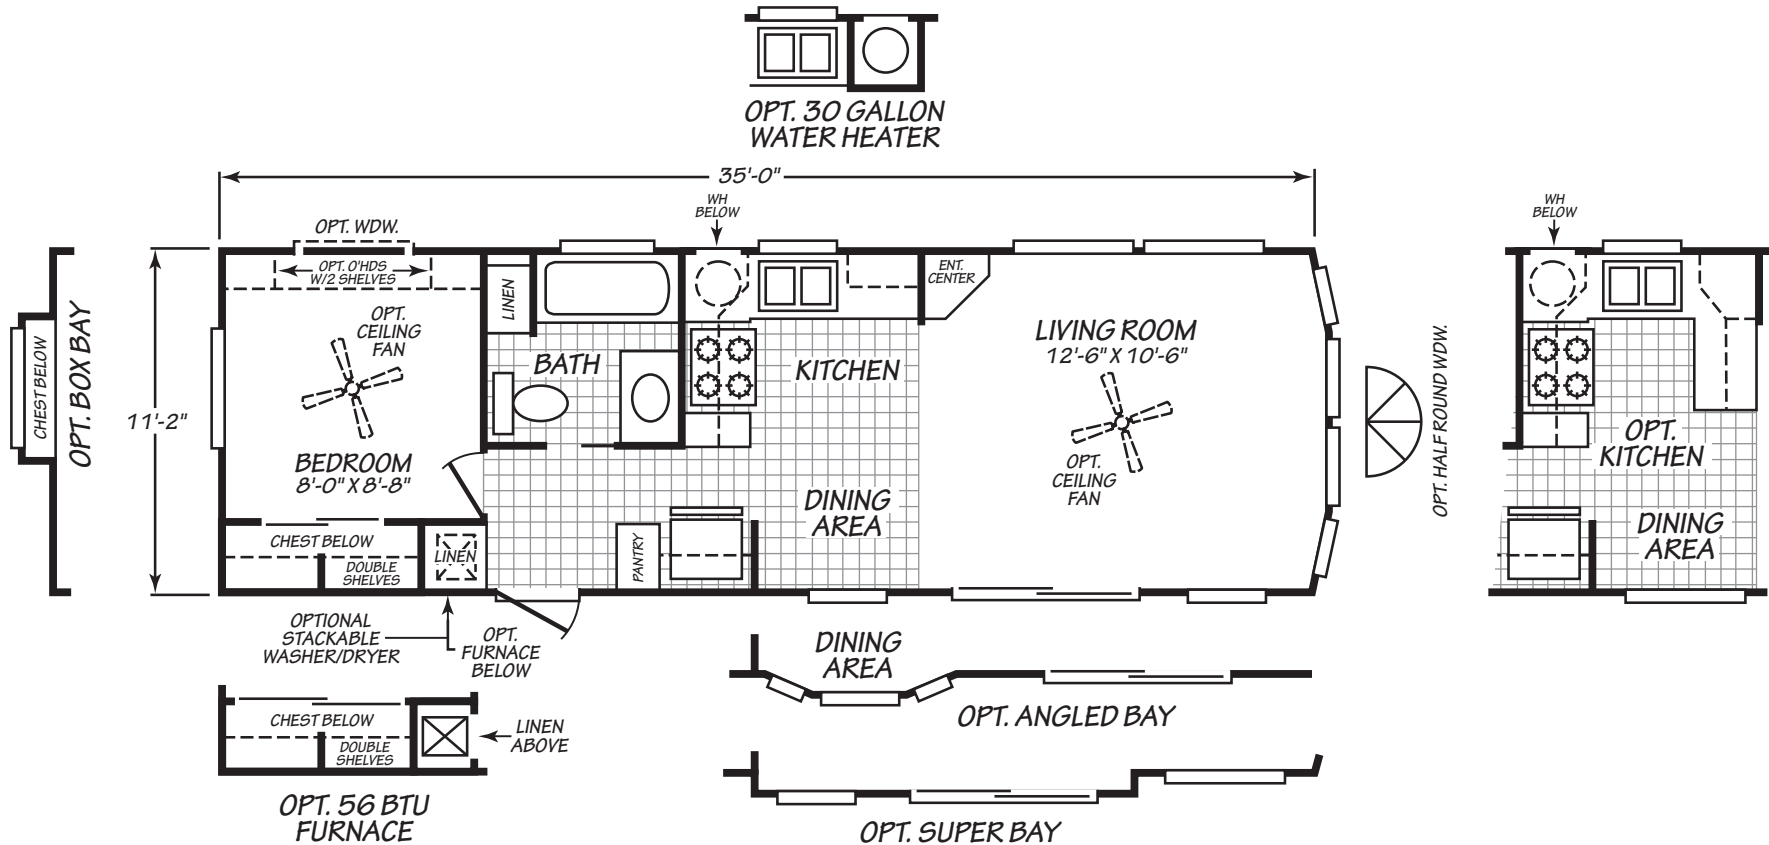

Ahwatukee

Oak Park Series

399 SQ. FT. (Approximate) 1 Bedroom, 1 Bath

Last Updated: 12-2-20

RV PARK MODEL TRADERS
 11111 E. Apache Trail
 Apache Junction, AZ 85120

RVPMT.com | 1-800-297-0775

IMPORTANT: Alta Cima Corp reserves the right to modify, cancel or substitute products or features of this event at any time without prior notice or obligation. Pictures and other promotional materials are representative and may depict or contain floor plans, square footages, elevations, options, upgrades, extra design features, decorations, floor coverings, specialty light fixtures, custom paint and wall coverings, window treatments, landscaping, sound and alarm systems, furnishings, appliances, and other designer/decorator features and amenities that are not included as part of the home and/or may not be available at all locations. Home, pricing and community information is subject to change, and homes to prior sale, at any time without notice or obligation. ©2020 Alta Cima Corp. All rights reserved.