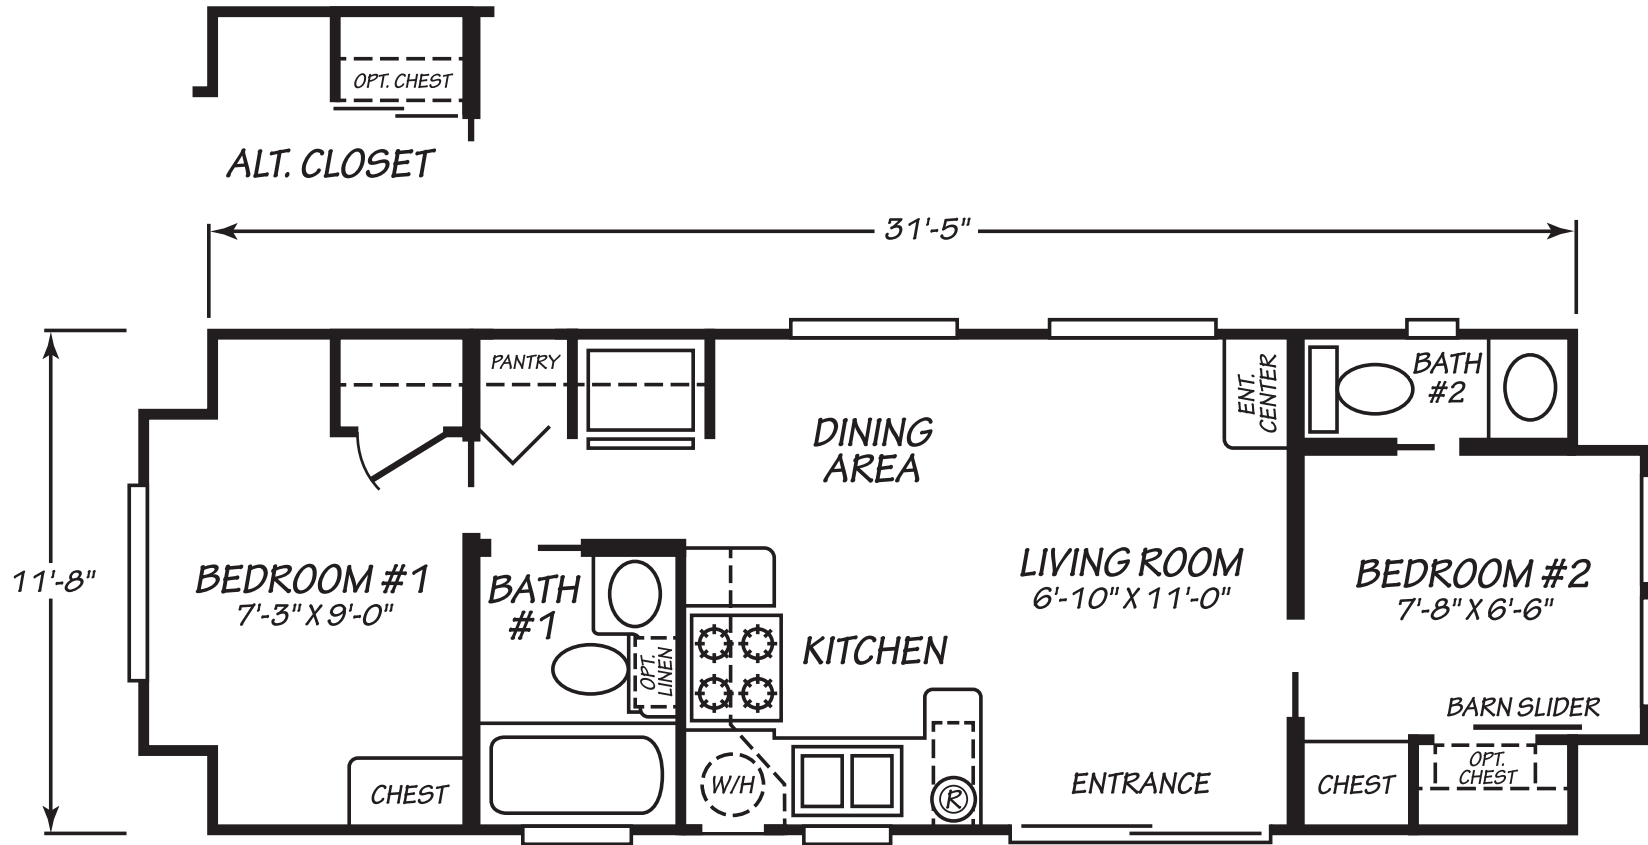

Sundown

Seashore Cottage Series

399 SQ. FT. (Approximate) 1 Bedroom, 1.5 Bath

Park Models
"Factory Direct Value" **DIRECT**

st Updated: 11-15-22

FACTORY EXPO HOME CENTERS
90 Weaver Street
Rocky Mount, VA 24151