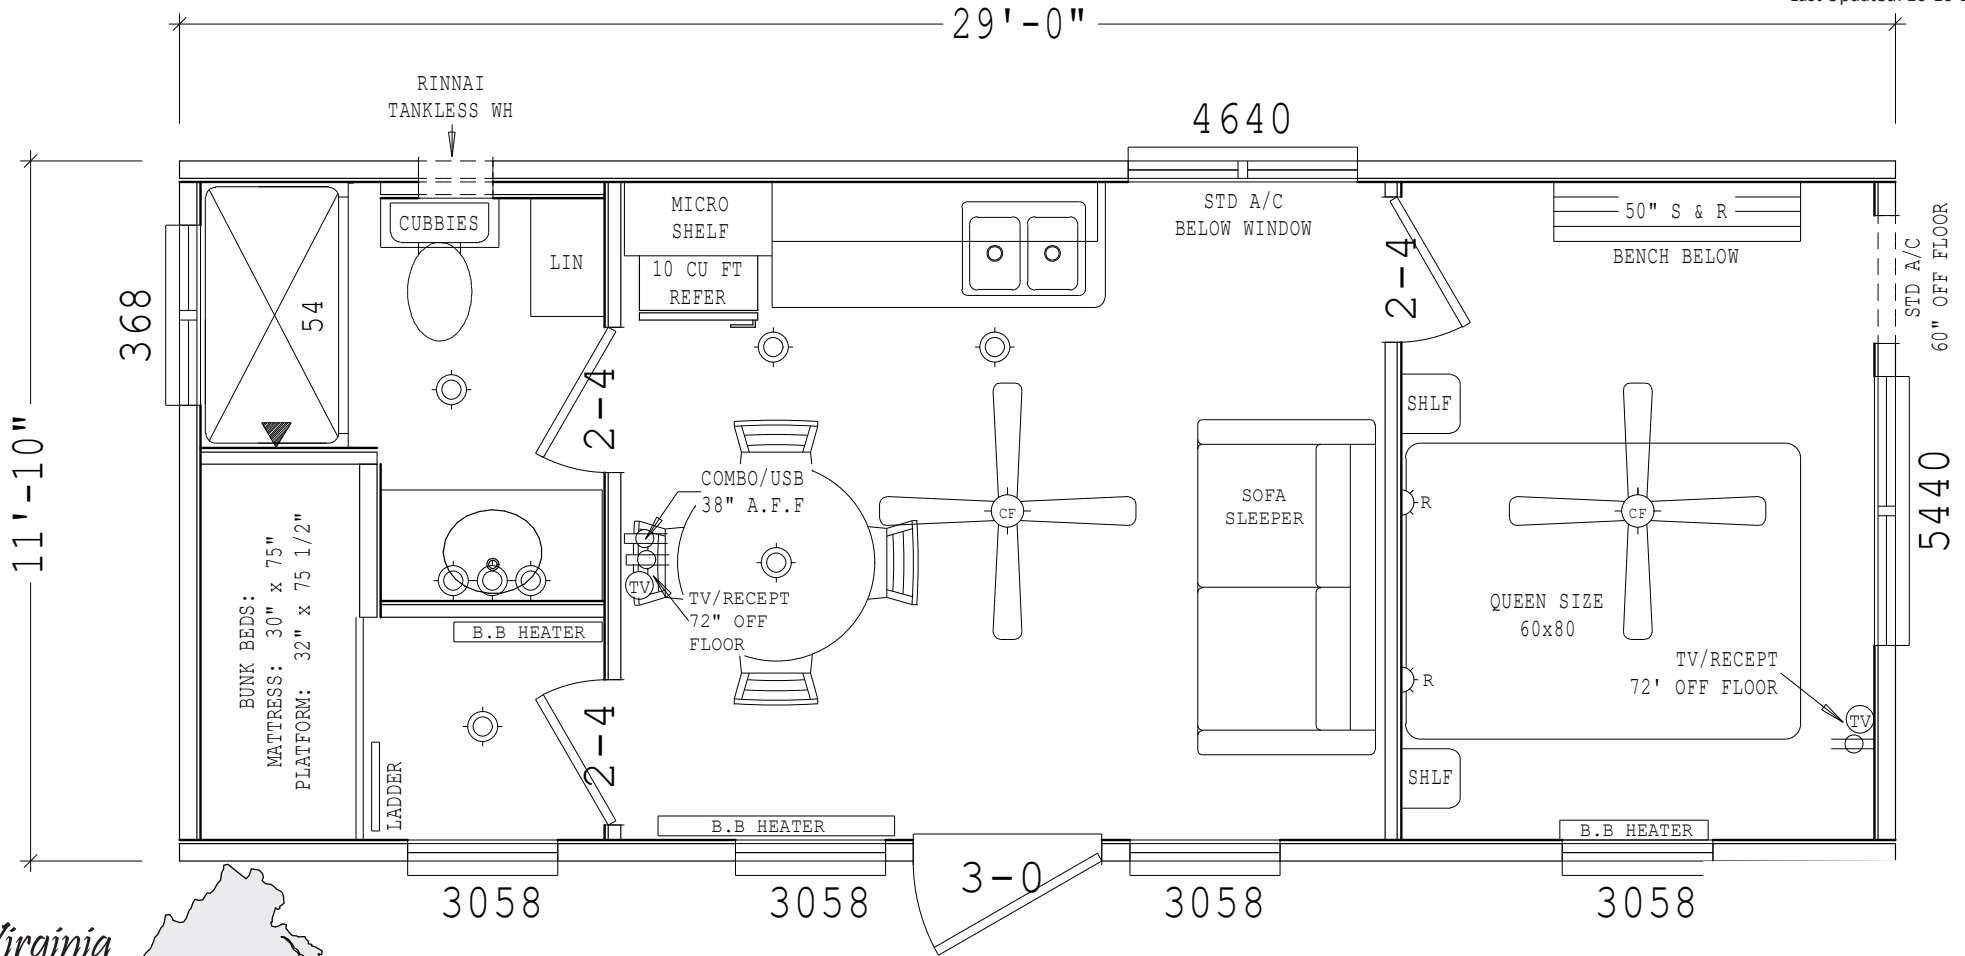

Stonewall

Cabin Series

Factory Expo

PARK MODEL HOMES

Bunk Beds
Approx. 352 Sq. Ft.

Last Updated: 10-10-18

Factory Expo Home Centers
90 Weaver Street
Rocky Mount, Virginia 24151

I authorize Factory Expo to build my house, per this plan.
X _____
Customer Signature/Date