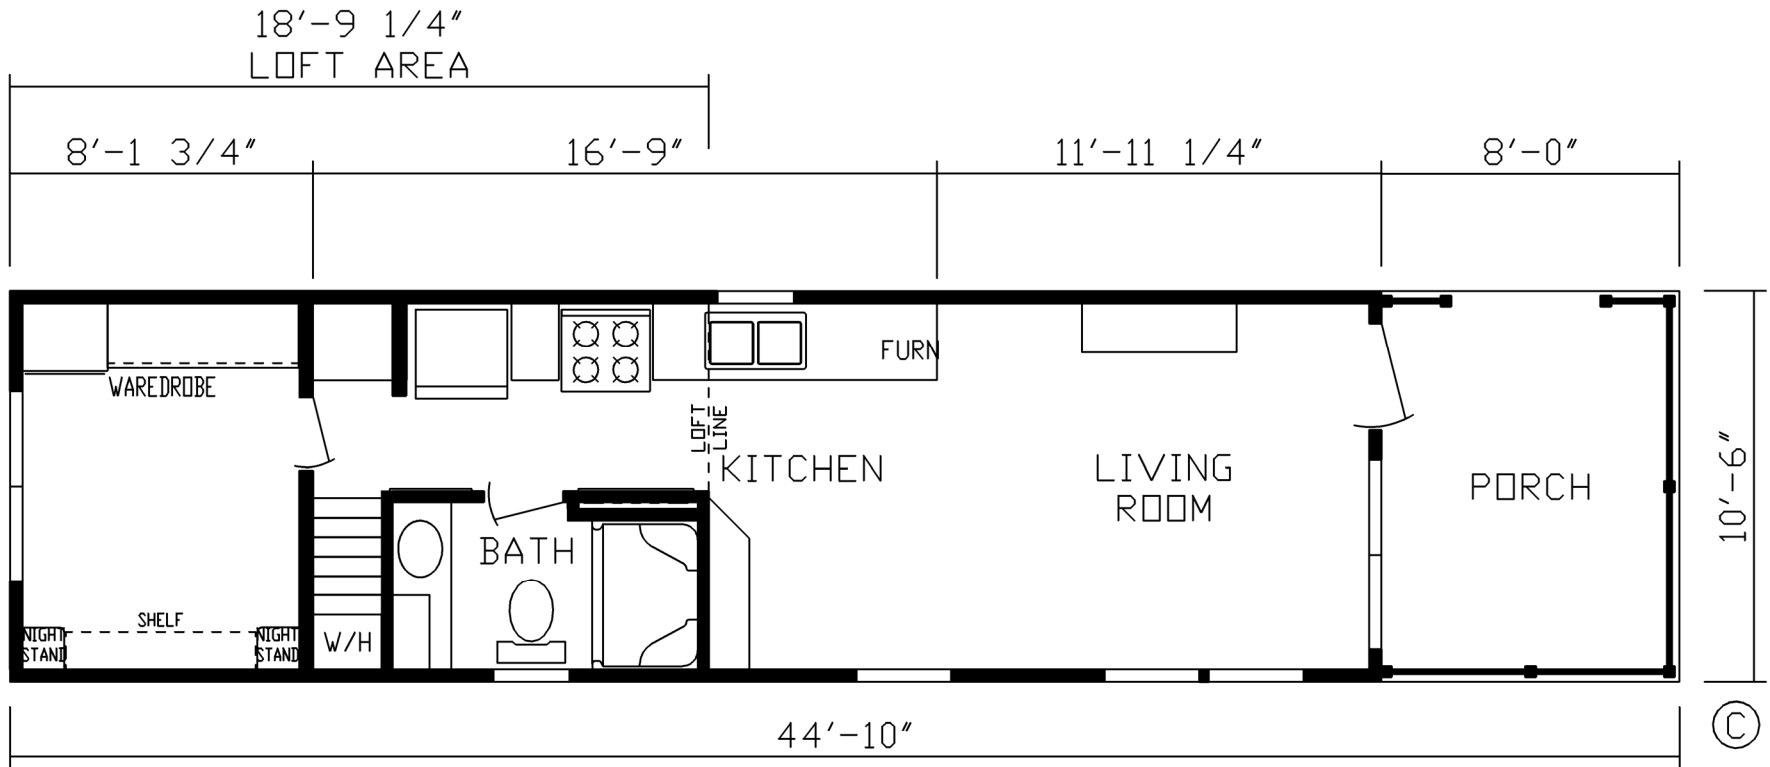

# Sanville

Forest Lake Series

**Park Models**  
 "Factory Direct Value" **DIRECT**

**1 Bedroom, 1 Bath**  
**Approx. 399 Sq. Ft.**

Last Updated: 6-3-20

Factory Expo Home Centers  
 90 Weaver Street  
 Rocky Mount, Virginia 24151