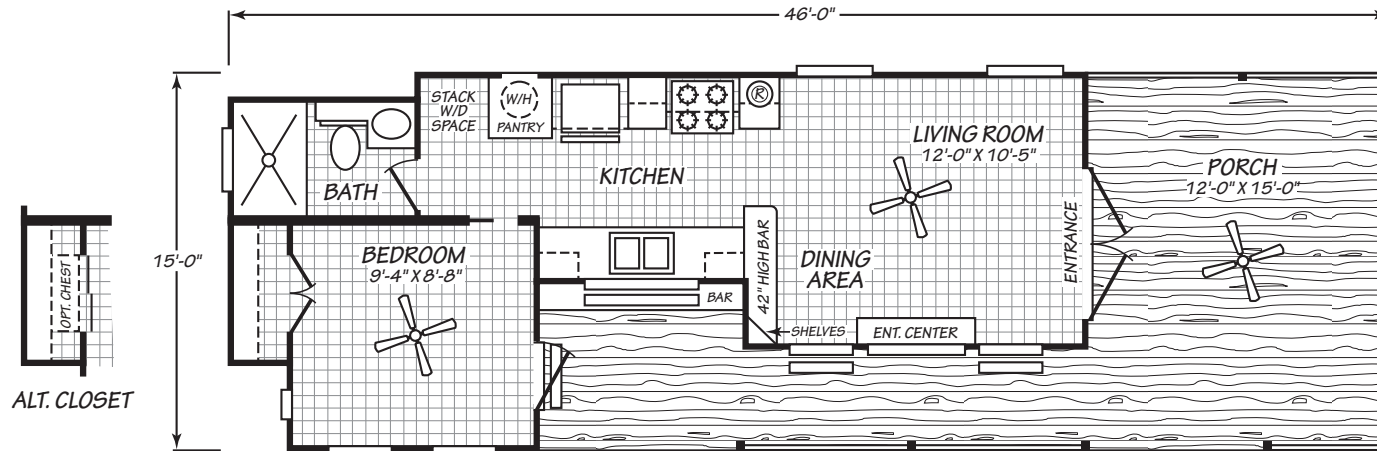

Sand Dune

Eagle Non-Loft Series

392 SQ. FT. (Approximate) 1 Bedroom, 1 Bath

Park Models
"Factory Direct Value" **DIRECT**

Last Updated: 2-27-23

FACTORY EXPO HOME CENTERS

90 Weaver Street
Rocky Mount, VA 24151