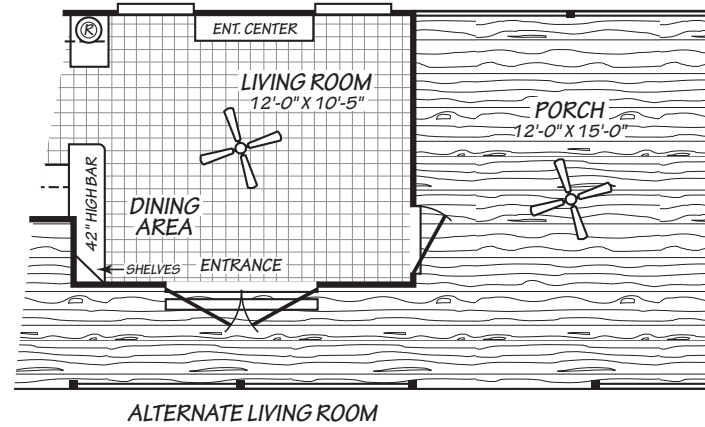

Sand Dune

Eagle Non-Loft Series

392 SQ. FT. (Approximate) 1 Bedroom, 1 Bath

Park Models
"Factory Direct Value" **DIRECT**

Last Updated: 2-27-23

FACTORY EXPO HOME CENTERS

90 Weaver Street
Rocky Mount, VA 24151