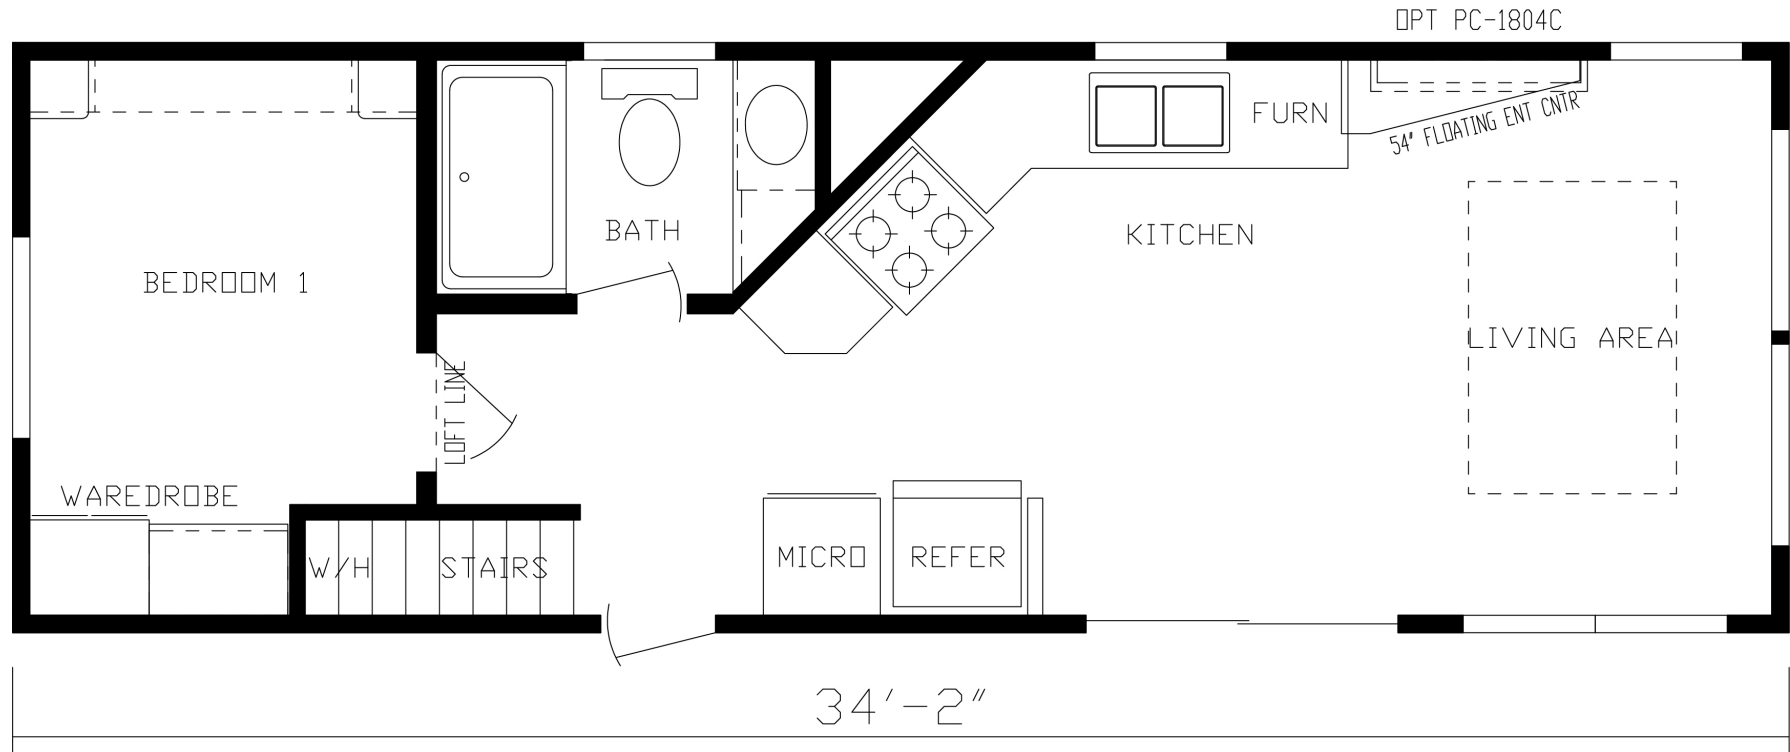

Randelman

Cavco 150 Series

387 SQ. FT. (Approximate) 1 Bedroom, 1 Bath

Park Models
"Factory Direct Value" **DIRECT**

Last Updated: 3-28-22

FACTORY EXPO HOME CENTERS
90 Weaver Street
Rocky Mount, VA 24151

RM.ParkModelsDirect.com | 1-800-504-6921