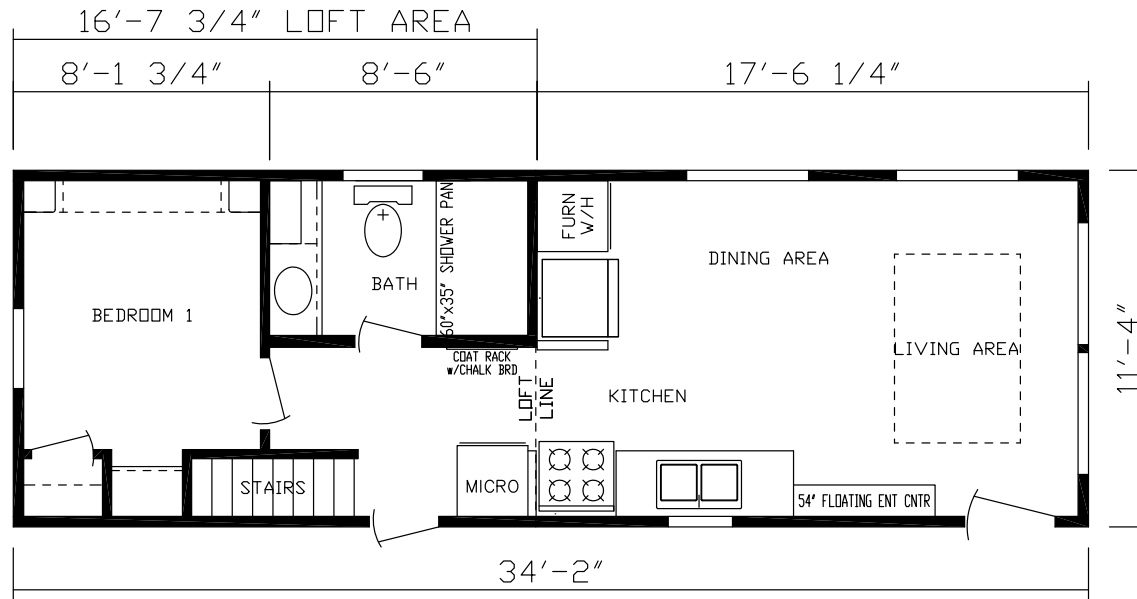

# Factory Expo

PARK MODEL HOMES

*Double Loft*  
*Approx. 398 Sq. Ft.*

Last Updated: 4-11-18

Factory Expo Home Centers  
90 Weaver Street  
Rocky Mount, Virginia 24151

I authorize Factory Expo to build my house, per this plan.