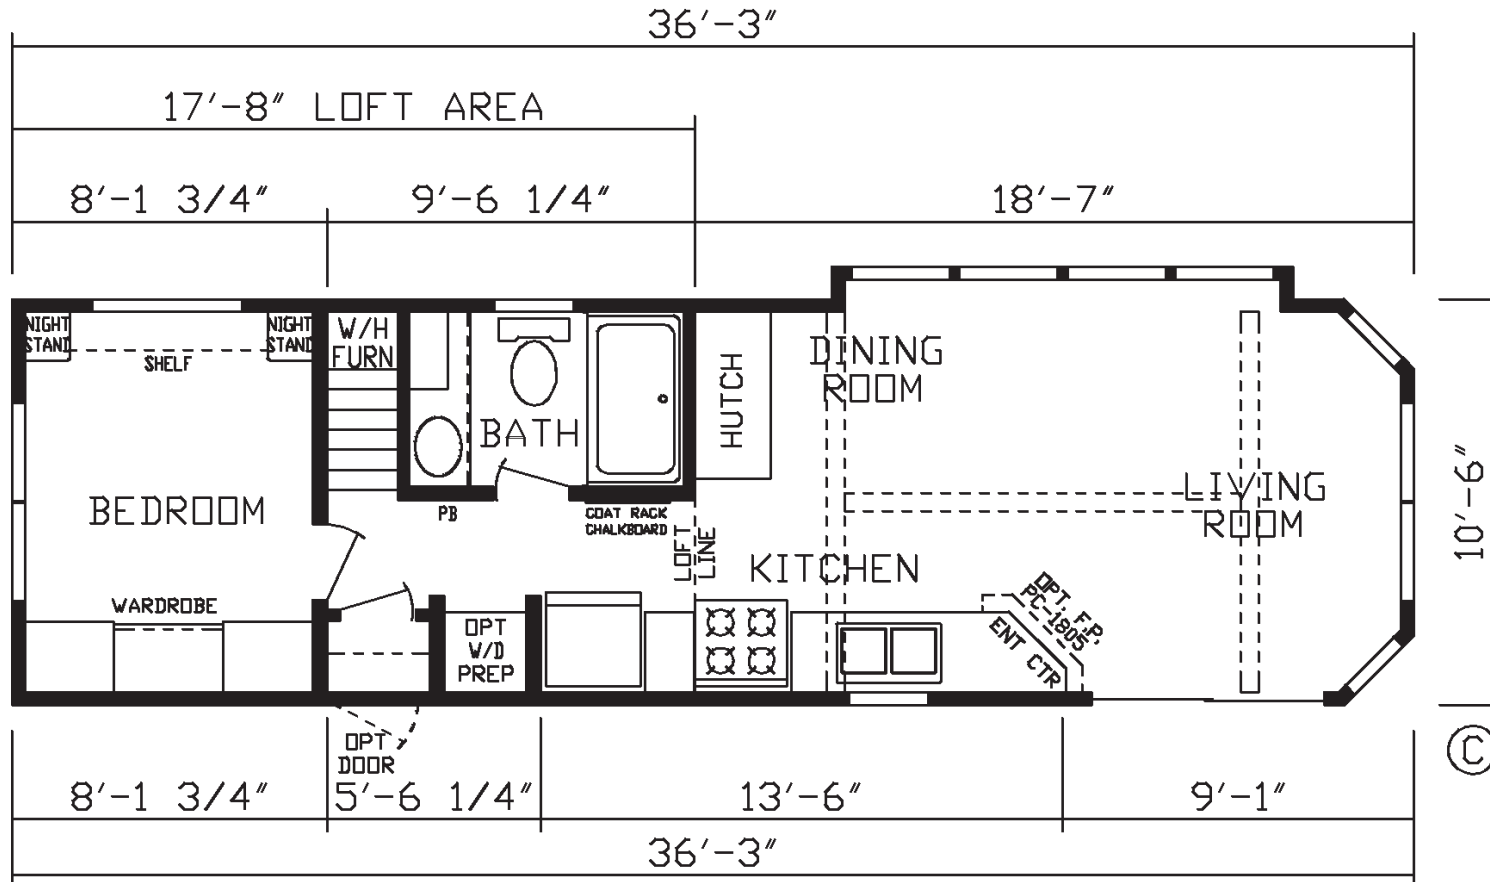

Jenkinsville

Country Manor Series

377 SQ. FT. (Approximate) 1 Bedroom, 1 Bath, Loft

Park Models
"Factory Direct Value" **DIRECT**

Last Updated: 8-26-24

FACTORY EXPO HOME CENTERS

90 Weaver Street
Rocky Mount, VA 24151