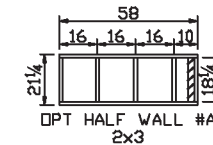

Herndon

Country Manor Series

370 SQ. FT. (Approximate) 1 Bedroom, 1 Bath, Loft

Park Models
"Factory Direct Value" **DIRECT**

Last Updated: 10-19-23

© R01 Opt Kitchen

FACTORY EXPO HOME CENTERS
90 Weaver Street
Rocky Mount, VA 24151