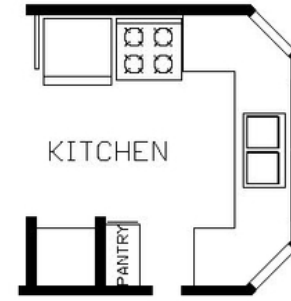

Herndon

Country Manor Series

370 SQ. FT. (Approximate) 1 Bedroom, 1 Bath, Loft

Park Models
"Factory Direct Value" **DIRECT**

Last Updated: 10-19-23

© R01 Opt Kitchen

FACTORY EXPO HOME CENTERS
90 Weaver Street
Rocky Mount, VA 24151