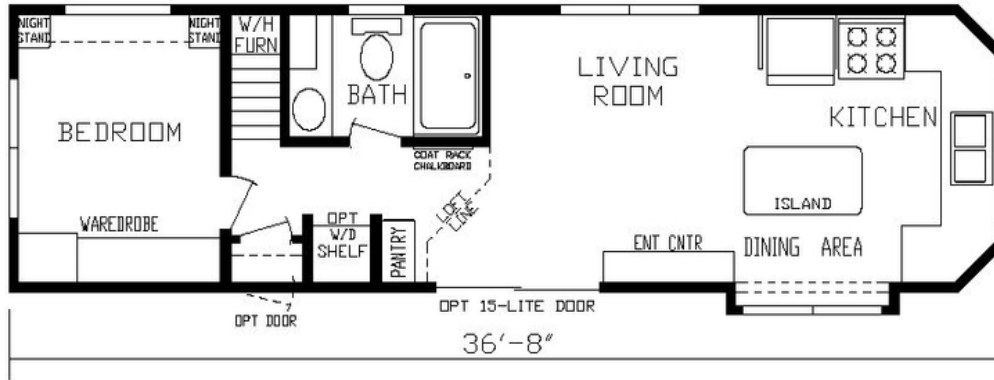

Herndon

Country Manor Series

370 SQ. FT. (Approximate) 1 Bedroom, 1 Bath, Loft

Park Models
"Factory Direct Value" **DIRECT**

Last Updated: 10-19-23

© R01 Opt Kitchen

FACTORY EXPO HOME CENTERS
90 Weaver Street
Rocky Mount, VA 24151