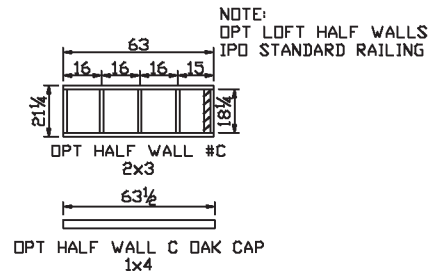

Herndon

Country Manor Series

370 SQ. FT. (Approximate) 1 Bedroom, 1 Bath, Loft

Park Models
"Factory Direct Value" **DIRECT**

Last Updated: 10-19-23

© R01 Opt Kitchen

FACTORY EXPO HOME CENTERS
90 Weaver Street
Rocky Mount, VA 24151