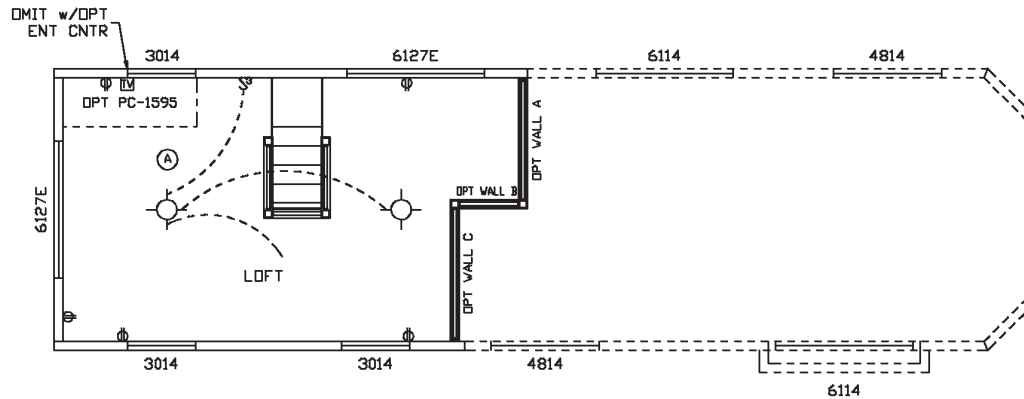

Herndon

Country Manor Series

370 SQ. FT. (Approximate) 1 Bedroom, 1 Bath, Loft

Park Models
"Factory Direct Value" **DIRECT**

Last Updated: 10-19-23

© R01 Opt Kitchen

FACTORY EXPO HOME CENTERS
90 Weaver Street
Rocky Mount, VA 24151