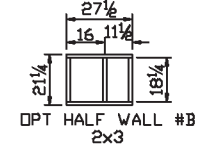

Herndon

Country Manor Series

370 SQ. FT. (Approximate) 1 Bedroom, 1 Bath, Loft

Park Models
"Factory Direct Value" **DIRECT**

Last Updated: 10-19-23

© R01 Opt Kitchen

FACTORY EXPO HOME CENTERS
90 Weaver Street
Rocky Mount, VA 24151