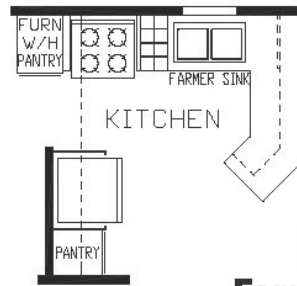

Hartley

Country Manor Series

389 SQ. FT. (Approximate) 1 Bedroom, 1 Bath, Loft

Park Models
 "Factory Direct Value" **DIRECT**

Last Updated: 4-6-22

**R02 Opt
 Farmhouse Sink**

**R01 Opt Stacked
 Washer/Dryer**