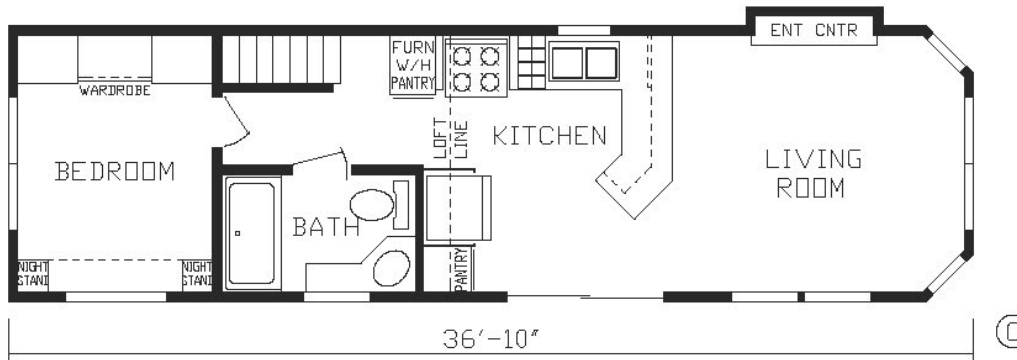

Hartley

Country Manor Series

389 SQ. FT. (Approximate) 1 Bedroom, 1 Bath, Loft

Park Models
 "Factory Direct Value" **DIRECT**

Last Updated: 4-6-22

**R02 Opt
 Farmhouse Sink**

**R01 Opt Stacked
 Washer/Dryer**

FACTORY EXPO HOME CENTERS
 90 Weaver Street
 Rocky Mount, VA 24151

RM.ParkModelsDirect.com | 1-800-504-6921

IMPORTANT: Alta Cima Corp reserves the right to modify, cancel or substitute products or features of this event at any time without prior notice or obligation. Pictures and other promotional materials are representative and may depict or contain floor plans, square footages, elevations, options, upgrades, extra design features, decorations, floor coverings, specialty light fixtures, custom paint and wall coverings, window treatments, landscaping, sound and alarm systems, furnishings, appliances, and other designer/decorator features and amenities that are not included as part of the home and/or may not be available at all locations. Home, pricing and community information is subject to change, and homes to prior sale, at any time without notice or obligation. ©2020 Alta Cima Corp. All rights reserved.