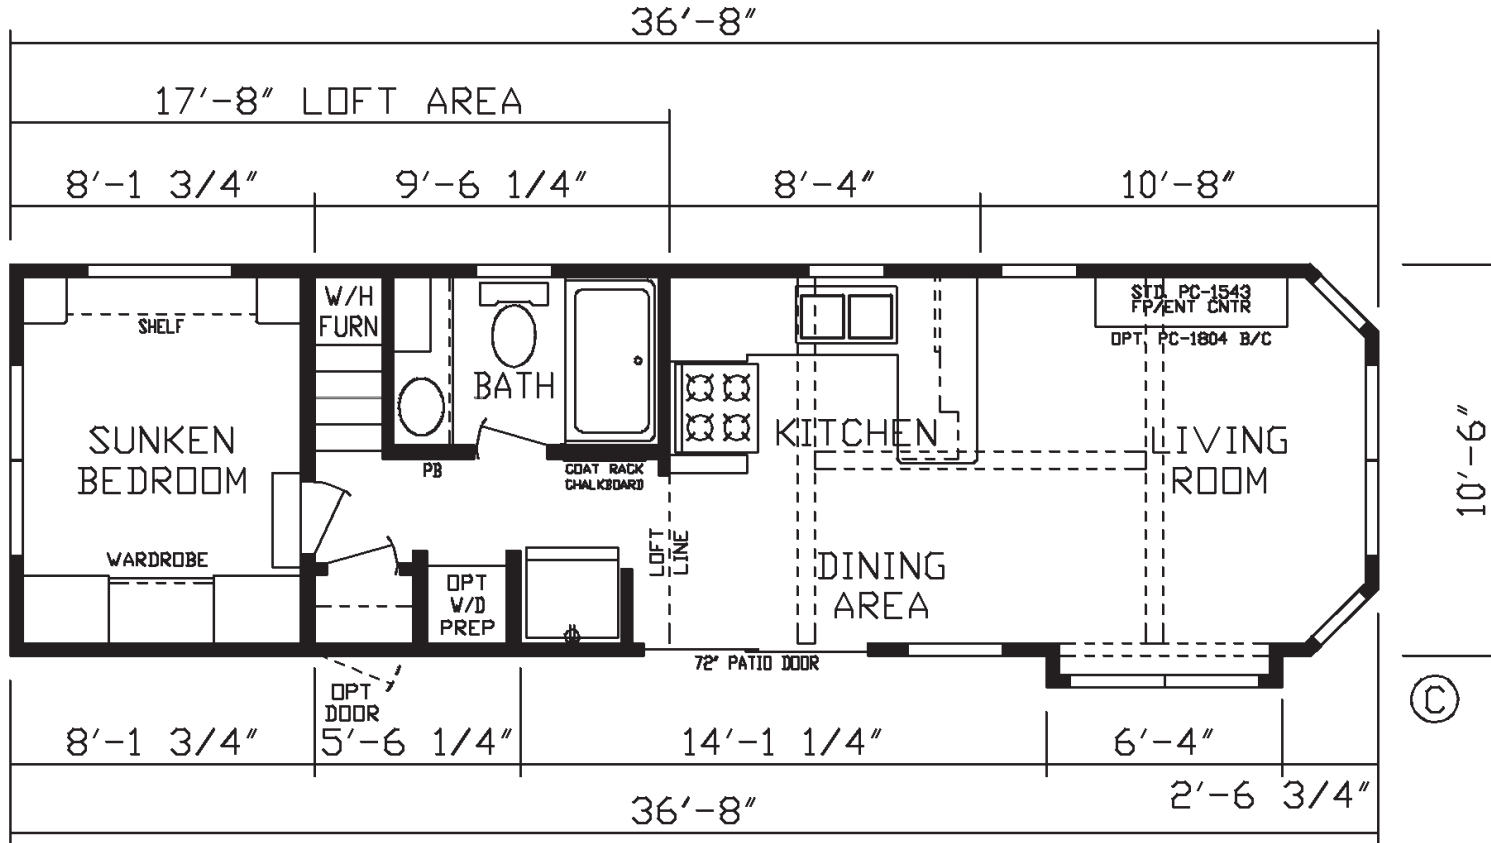

Greenview

Country Manor Series

381 SQ. FT. (Approximate) 1 Bedroom, 1 Bath, Loft

Park Models
"Factory Direct Value" **DIRECT**

Last Updated: 8-26-24

FACTORY EXPO HOME CENTERS

90 Weaver Street
Rocky Mount, VA 24151