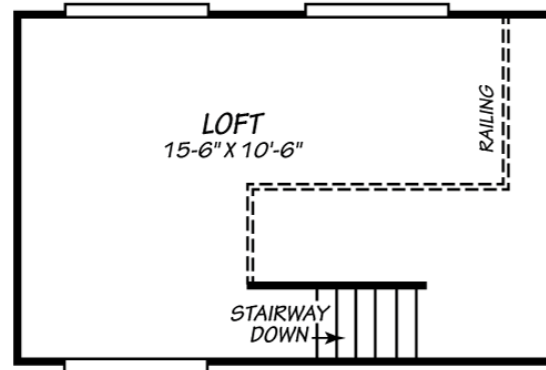

Fayette

Eagle Loft Series

379 SQ. FT. (Approximate) 1 Bedroom, 1 Bath

Park Models
"Factory Direct Value" **DIRECT**

Last Updated: 7-18-23

SECOND FLOOR

FIRST FLOOR

FACTORY EXPO HOME CENTERS
90 Weaver Street
Rocky Mount, VA 24151