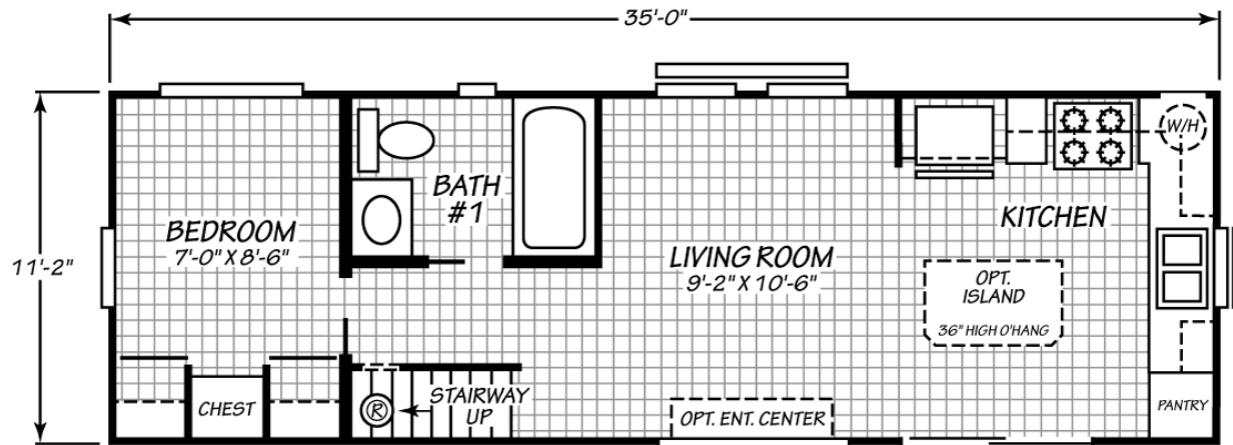

Fayette

Eagle Loft Series

379 SQ. FT. (Approximate) 1 Bedroom, 1 Bath

Park Models
"Factory Direct Value" **DIRECT**

Last Updated: 7-18-23

SECOND FLOOR

FIRST FLOOR

FACTORY EXPO HOME CENTERS
90 Weaver Street
Rocky Mount, VA 24151