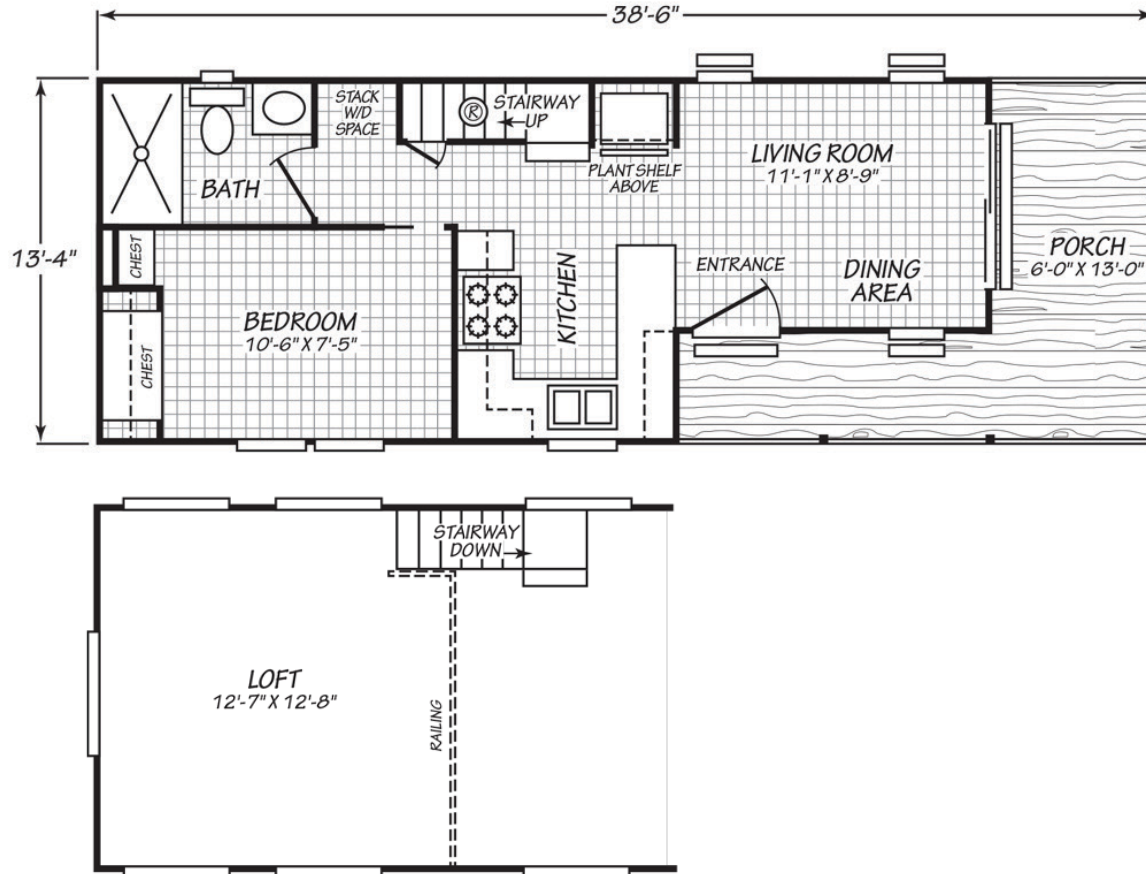

Dockside

Eagle Loft Series

399 SQ. FT. (Approximate) 1 Bedroom, 1 Bath

Park Models
"Factory Direct Value" **DIRECT**

Last Updated: 11-15-22

FACTORY EXPO HOME CENTERS

90 Weaver Street
Rocky Mount, VA 24151

RM.ParkModelsDirect.com | 1-800-504-6921