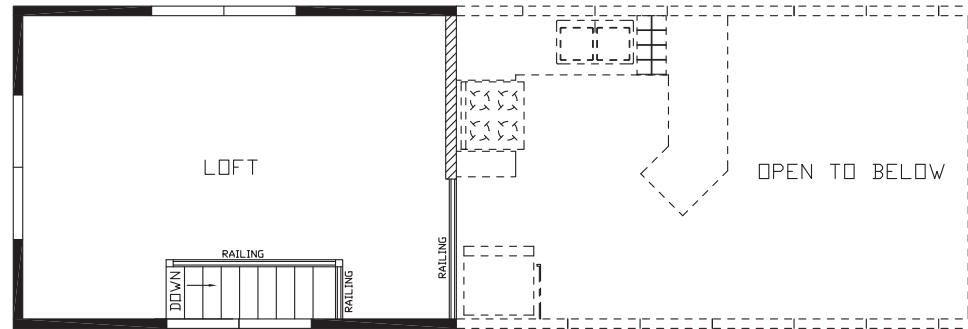

Chilton Woods

Cavco 150 Series

387 SQ. FT. (Approximate) 1 Bedroom, 1 Bath

Last Updated: 3-28-22

FACTORY EXPO HOME CENTERS

90 Weaver Street
Rocky Mount, VA 24151

RM.ParkModelsDirect.com | 1-800-504-6921

IMPORTANT: Alta Cima Corp reserves the right to modify, cancel or substitute products or features of this event at any time without prior notice or obligation. Pictures and other promotional materials are representative and may depict or contain floor plans, square footages, elevations, options, upgrades, extra design features, decorations, floor coverings, specialty light fixtures, custom paint and wall coverings, window treatments, landscaping, sound and alarm systems, furnishings, appliances, and other designer/decorator features and amenities that are not included as part of the home and/or may not be available at all locations. Home, pricing and community information is subject to change, and homes to prior sale, at any time without notice or obligation. ©2020 Alta Cima Corp. All rights reserved.