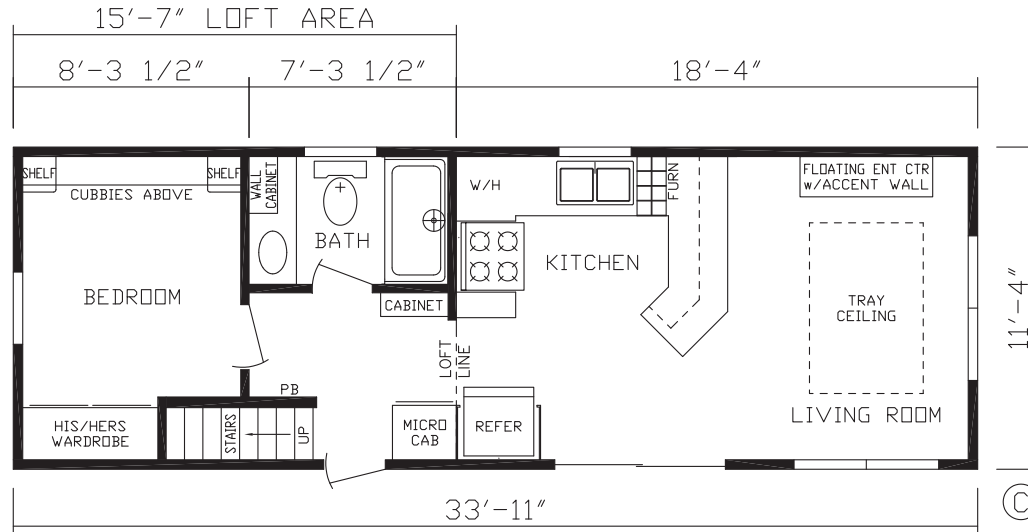

Chilton Woods

Cavco 150 Series

387 SQ. FT. (Approximate) 1 Bedroom, 1 Bath

Last Updated: 3-28-22

FACTORY EXPO HOME CENTERS

90 Weaver Street
Rocky Mount, VA 24151

RM.ParkModelsDirect.com | 1-800-504-6921

IMPORTANT: Alta Cima Corp reserves the right to modify, cancel or substitute products or features of this event at any time without prior notice or obligation. Pictures and other promotional materials are representative and may depict or contain floor plans, square footages, elevations, options, upgrades, extra design features, decorations, floor coverings, specialty light fixtures, custom paint and wall coverings, window treatments, landscaping, sound and alarm systems, furnishings, appliances, and other designer/decorator features and amenities that are not included as part of the home and/or may not be available at all locations. Home, pricing and community information is subject to change, and homes to prior sale, at any time without notice or obligation. ©2020 Alta Cima Corp. All rights reserved.