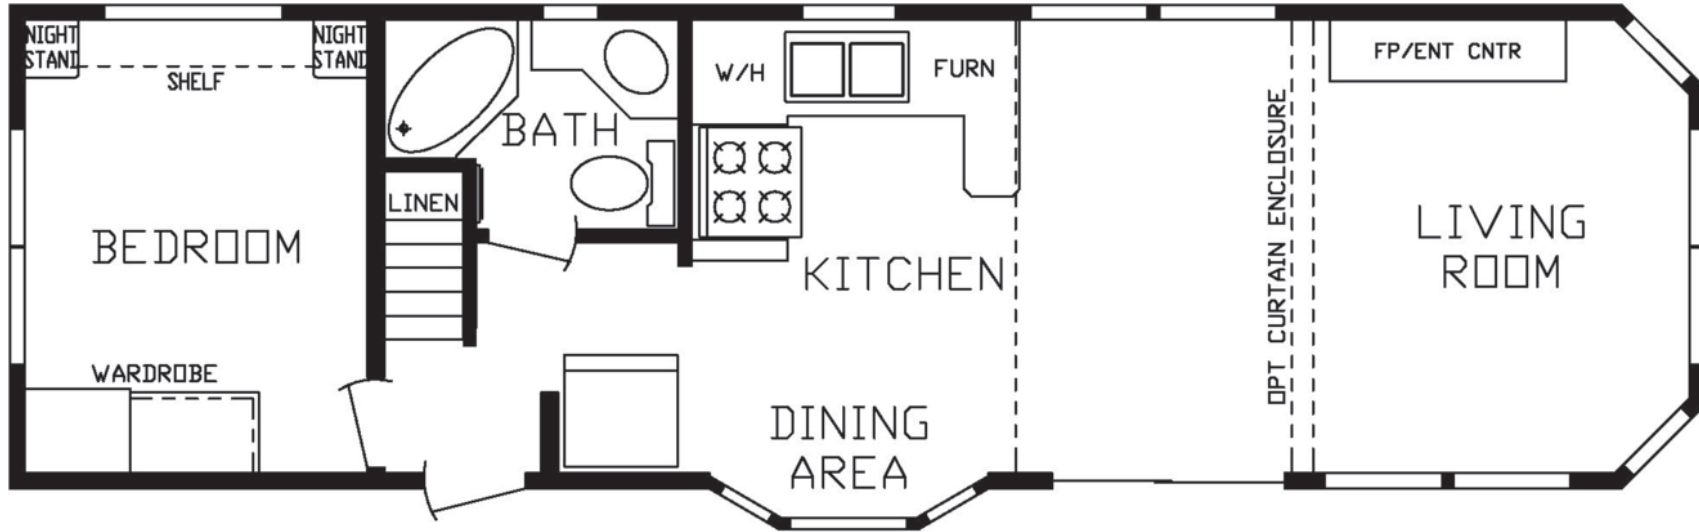

Boyce

Country Manor Series

387 SQ. FT. (Approximate) 1 Bedroom, 1 Bath, Loft

Park Models
"Factory Direct Value" **DIRECT**

Last Updated: 3-29-22

©

FACTORY EXPO HOME CENTERS
90 Weaver Street
Rocky Mount, VA 24151