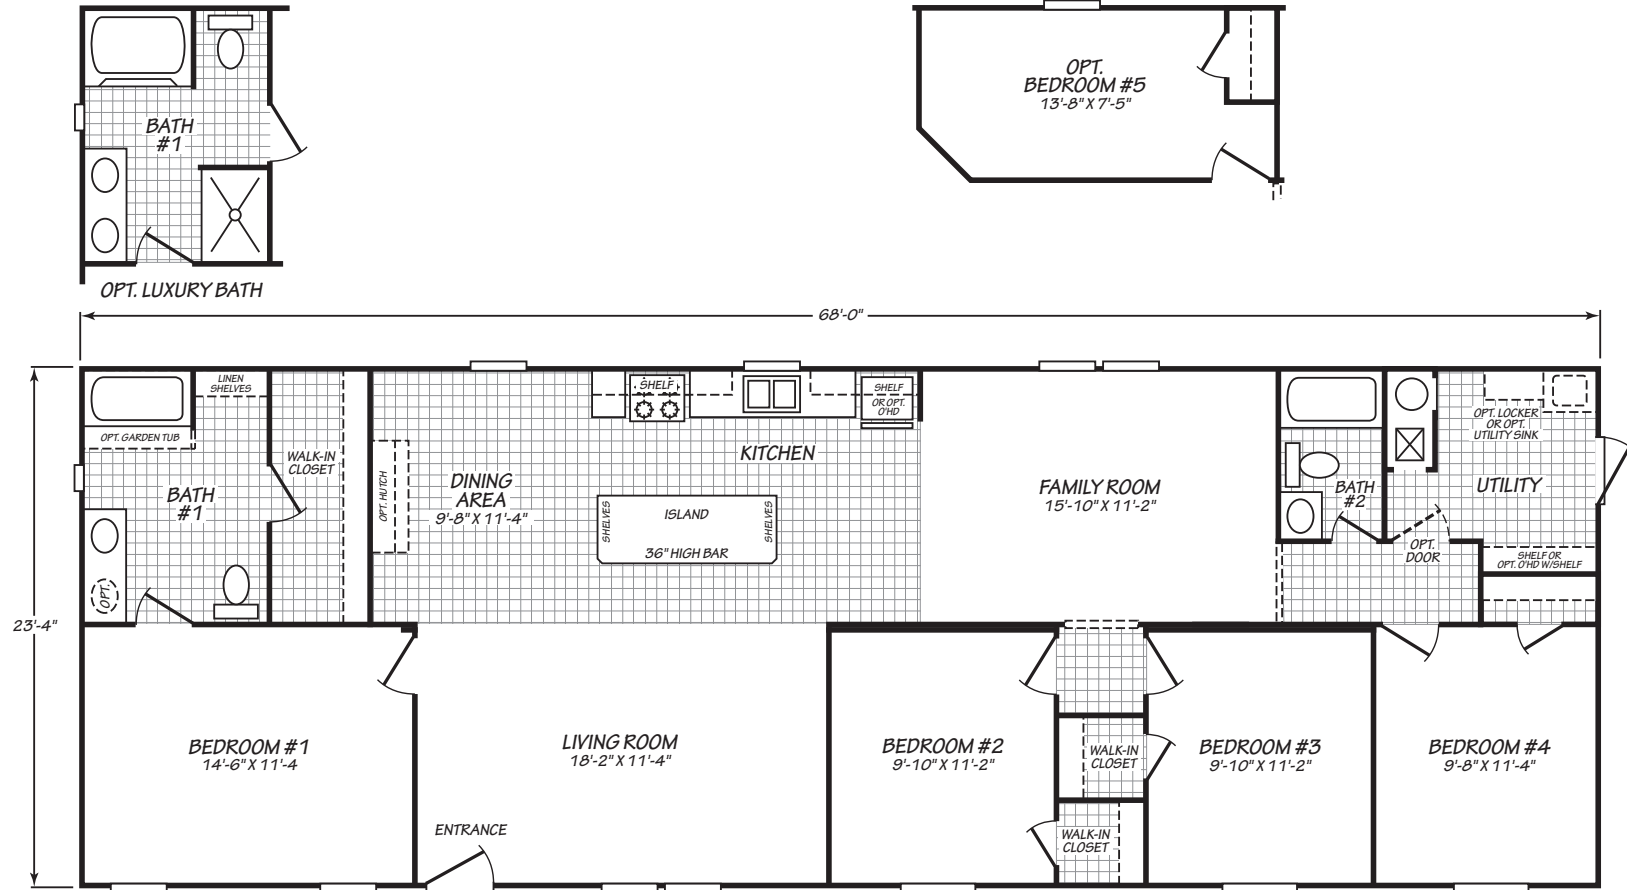

Westmoreland

Blue Ridge Multi-Wide Series

1,586 SQ. FT. (Approximate) 4 Bedroom, 2 Bath

Last Updated: 3-23-21

FACTORY EXPO HOME CENTERS

90 Weaver Street
Rocky Mount, VA 24151

FactoryExpoMobileHomes.com | 1-800-574-8523