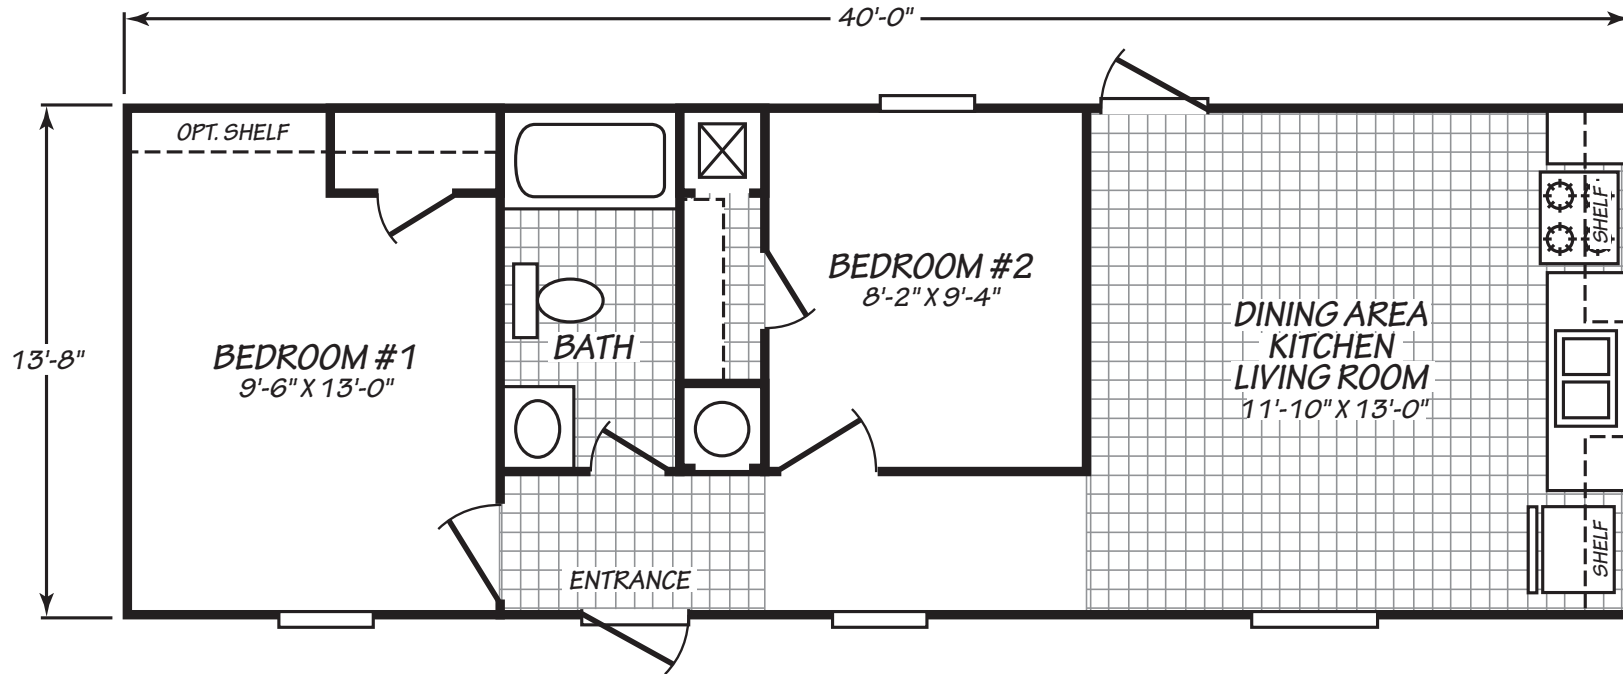

# Thrifty 2

Expo Lite Series

546 SQ. FT. (Approximate) 2 Bedroom, 1 Bath

Last Updated: 2-2-21

**FACTORY EXPO HOME CENTERS**  
90 Weaver Street  
Rocky Mount, VA 24151

**FactoryExpoMobileHomes.com | 1-800-574-8523**