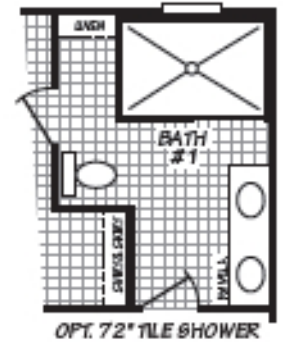

Sunrise

Blue Ridge Single Series

1,474 SQ. FT. (Approximate) 3 Bedroom, 2 Bath

Last Updated: 5-28-21

FACTORY EXPO HOME CENTERS
90 Weaver Street
Rocky Mount, VA 24151

FactoryExpoMobileHomes.com | 1-800-574-8523