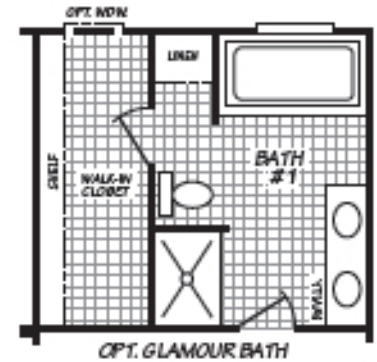

Sunrise

Blue Ridge Single Series

1,474 SQ. FT. (Approximate) 3 Bedroom, 2 Bath

Last Updated: 5-28-21

FACTORY EXPO HOME CENTERS
90 Weaver Street
Rocky Mount, VA 24151

FactoryExpoMobileHomes.com | 1-800-574-8523