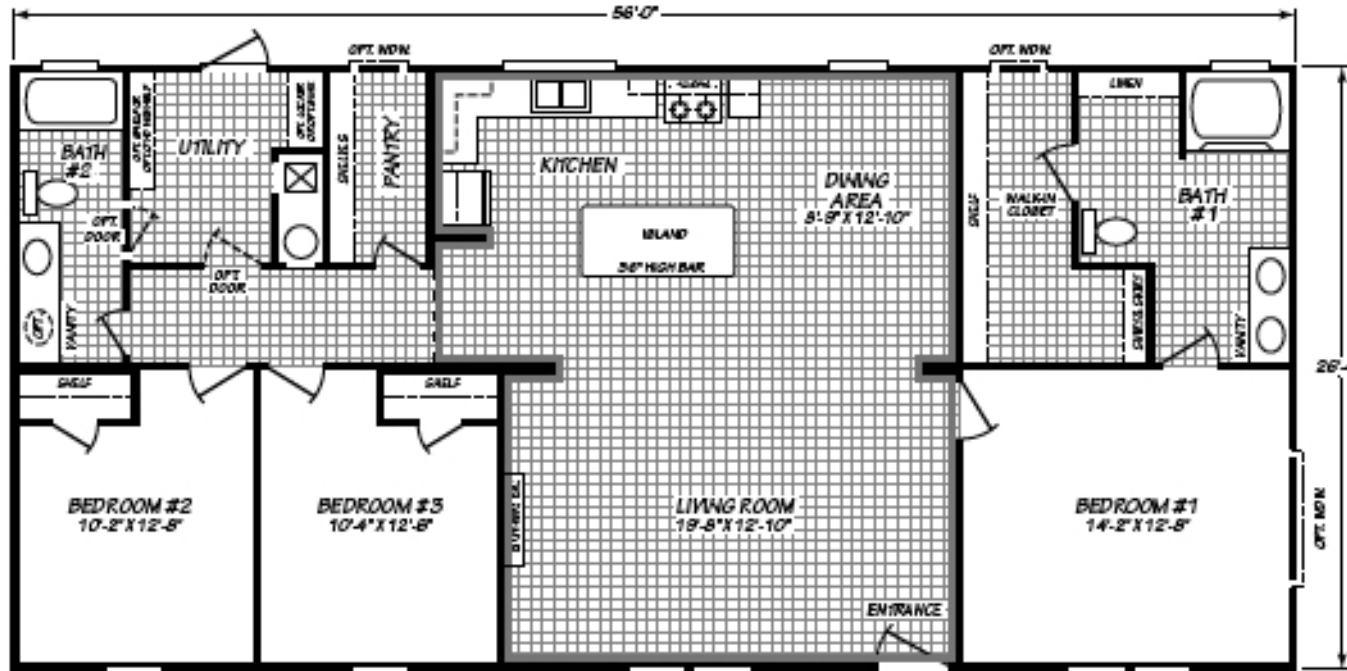

Sunrise

Blue Ridge Single Series

1,474 SQ. FT. (Approximate) 3 Bedroom, 2 Bath

Last Updated: 5-28-21

FACTORY EXPO HOME CENTERS
90 Weaver Street
Rocky Mount, VA 24151

FactoryExpoMobileHomes.com | 1-800-574-8523