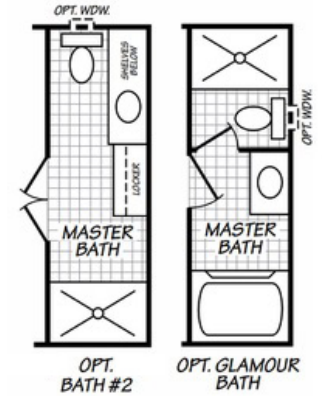

Shenandoah

Blue Ridge Single Series

1,023 SQ. FT. (Approximate) 3 Bedroom, 2 Bath

Last Updated: 6-3-21

FACTORY EXPO HOME CENTERS
 90 Weaver Street
 Rocky Mount, VA 24151

FactoryExpoMobileHomes.com | 1-800-574-8523