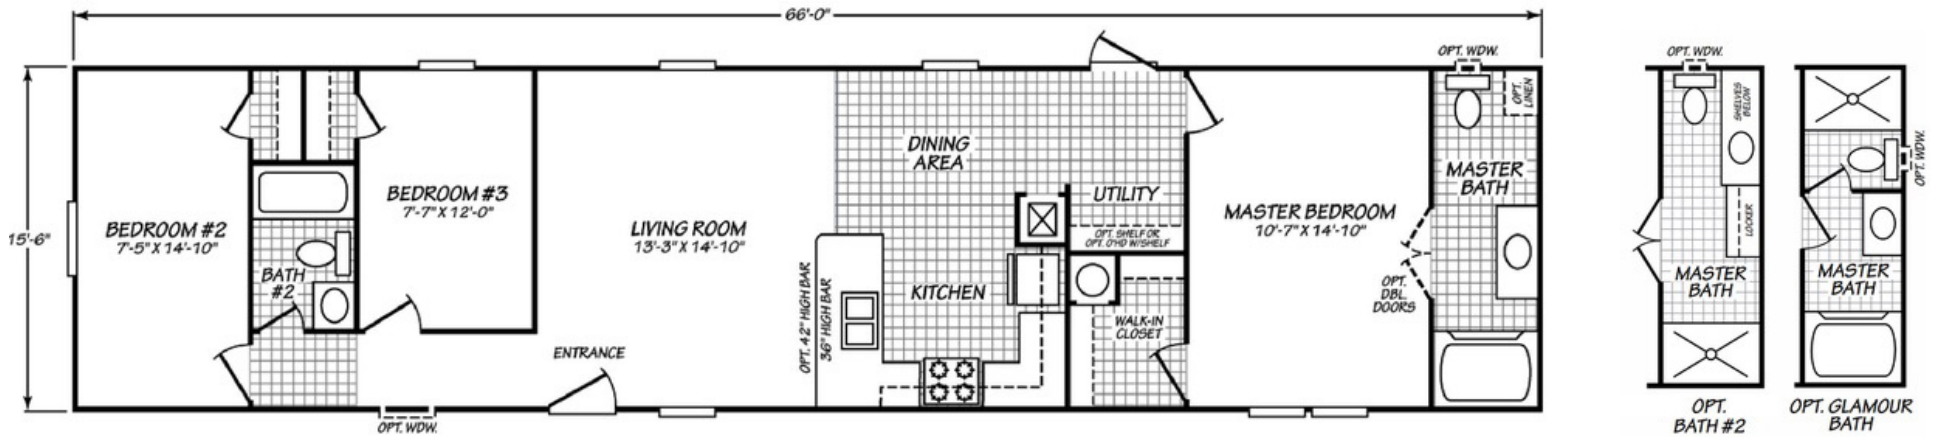

Shenandoah

Blue Ridge Single Series

1,023 SQ. FT. (Approximate) 3 Bedroom, 2 Bath

Last Updated: 6-3-21

FACTORY EXPO HOME CENTERS
 90 Weaver Street
 Rocky Mount, VA 24151

FactoryExpoMobileHomes.com | 1-800-574-8523