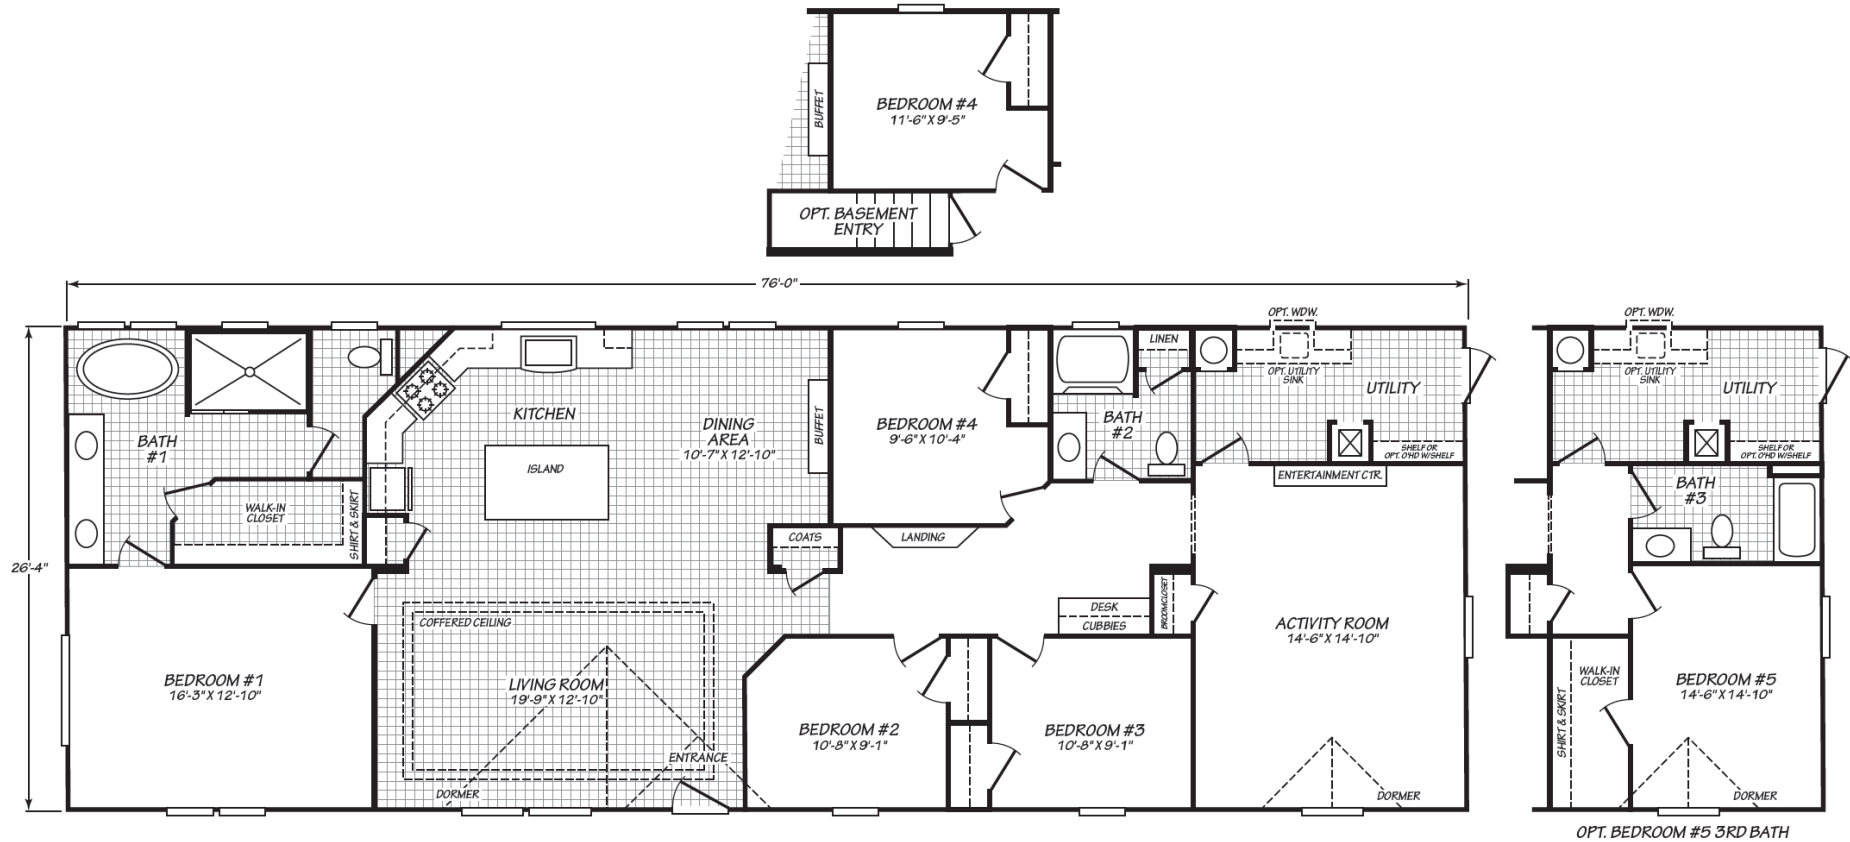

Riverview

Blue Ridge Multi-Wide Series

2,001 SQ. FT. (Approximate) 4 Bedroom, 2 Bath

Last Updated: 7-25-22

FACTORY EXPO HOME CENTERS
 90 Weaver Street
 Rocky Mount, VA 24151

FactoryExpoMobileHomes.com | 1-800-574-8523