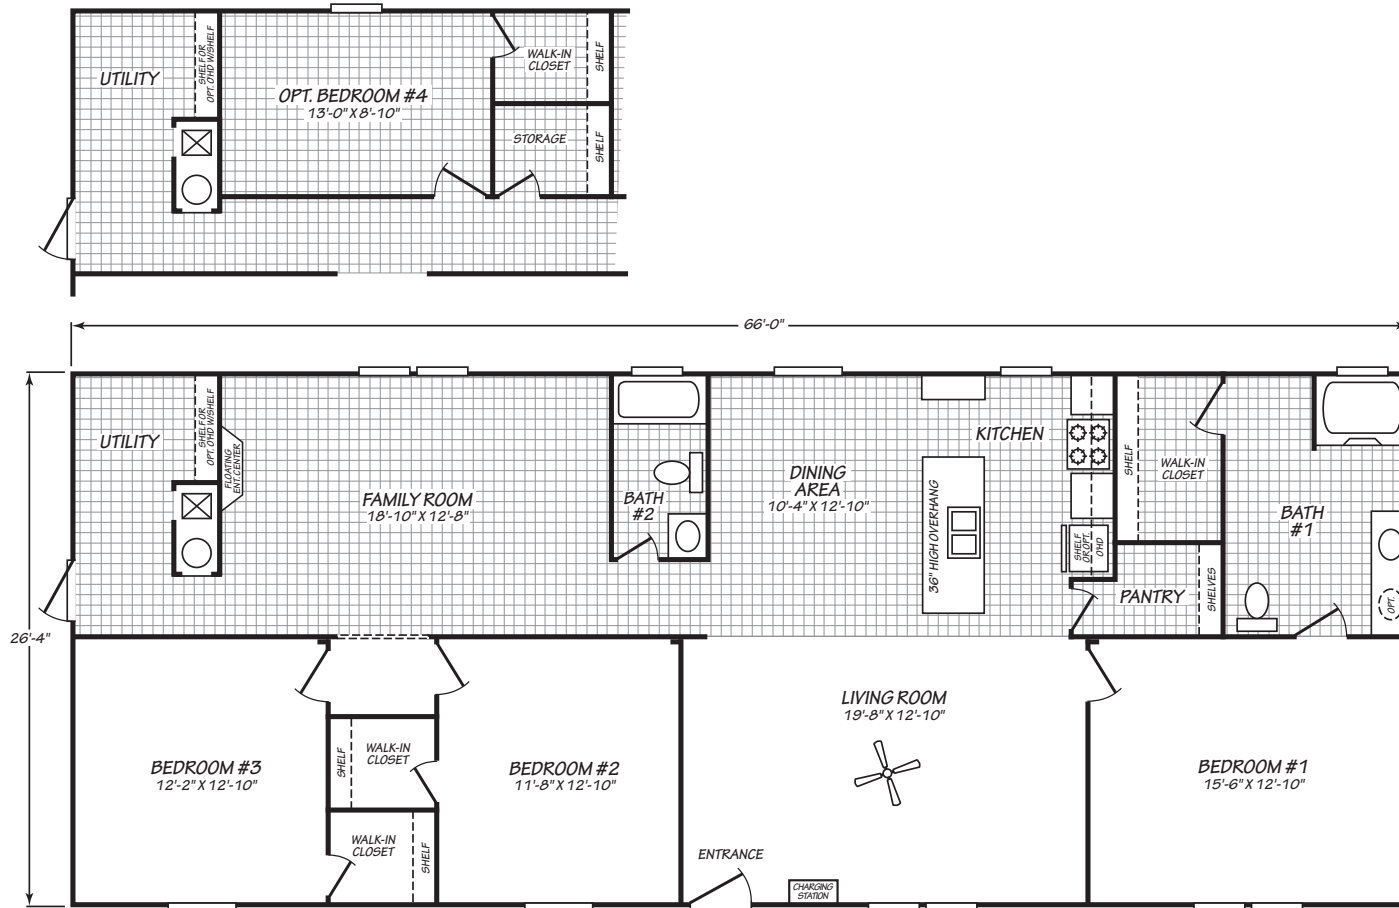

Pittsville

Blue Ridge Multi-Wide Series

1,737 SQ. FT. (Approximate) 3 Bedroom, 2 Bath

Last Updated: 3-23-21

FACTORY EXPO HOME CENTERS
 90 Weaver Street
 Rocky Mount, VA 24151

FactoryExpoMobileHomes.com | 1-800-574-8523