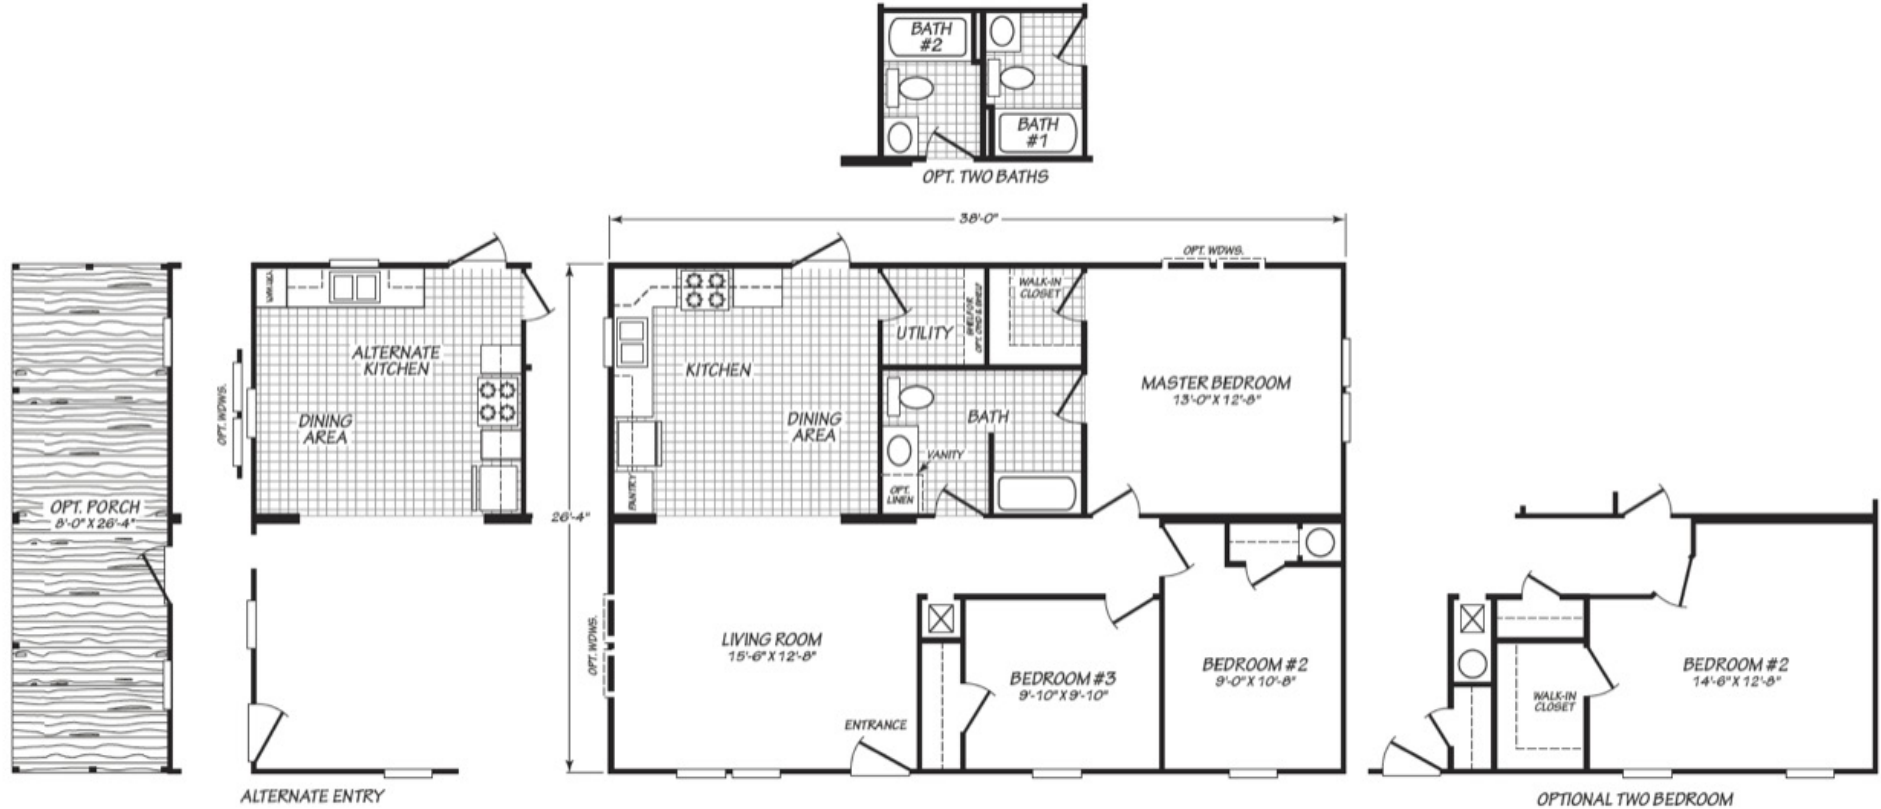

Loudon

Blue Ridge Multi-Wide Series

1,000 SQ. FT. (Approximate) 3 Bedroom, 1 Bath

Last Updated: 6-3-21

FACTORY EXPO HOME CENTERS
 90 Weaver Street
 Rocky Mount, VA 24151

FactoryExpoMobileHomes.com | 1-800-574-8523