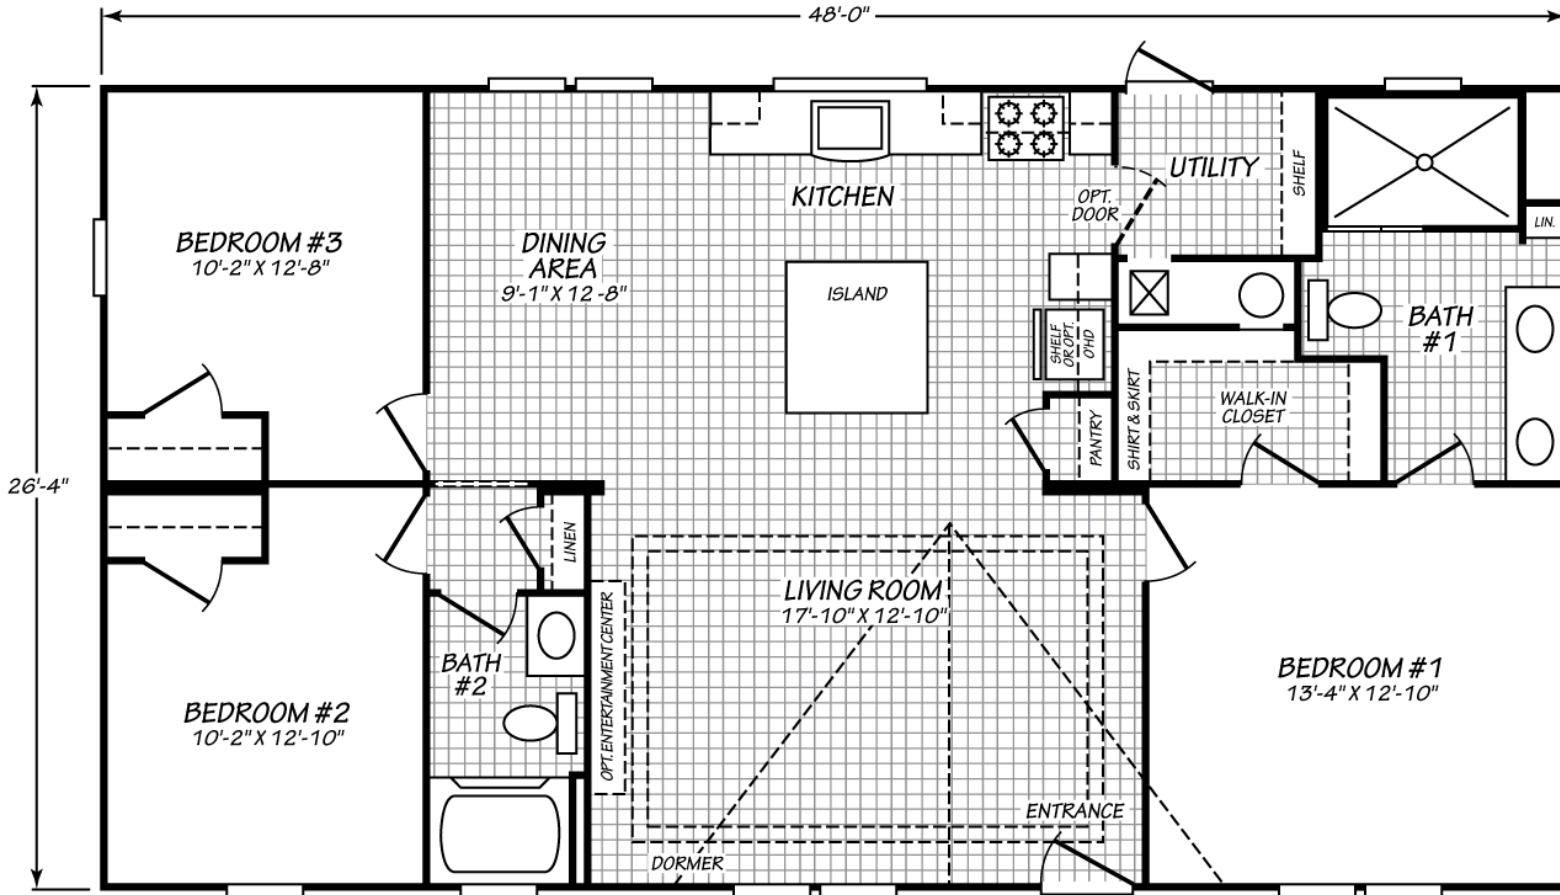

# Georgetown

Blue Ridge Multi-Wide Series

# Factory Expo

"Factory Direct Pricing" HOME CENTERS

3 Bedrooms, 2 Baths

Approx. 1,264 Sq. Ft.

Last Updated: 7-15-20

Factory Expo Home Centers  
90 Weaver Street  
Rocky Mount, Virginia 24151

For Detailed Directions See Map On Our Website